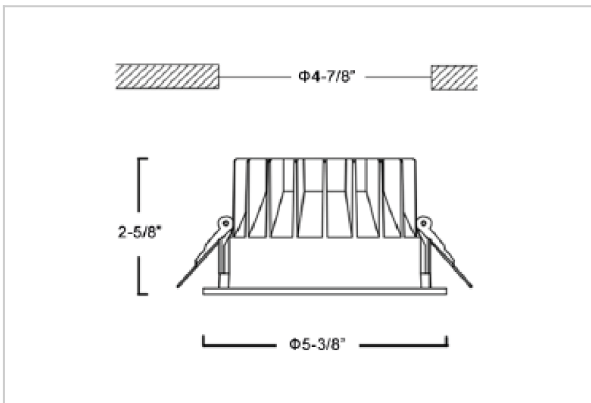

Glim Down Lights

ITEM SKU#: 662187494333

Product Code : IK-RGLIMDL-15W-35K-WH-90C-60D

Voltage	100 - 277 V AC, 50-60 Hz
Lumen Output	1350lm
Power	15W
Efficacy	90lm/w
CCT	3500K
CRI	>90
Beam Angle	60°
Light Distribution	Wide flood
LED Light Source	Osram SOLERIQ S 19
Start Time	Instant
Driver	Stand Alone (included)
Operating Position	Non - Swiveling Type
Dimming	On-Off / Triac / 0-10 V
Construction	Round
Mounting Type	Recessed
Heads	Single Head
Finish	White
Height	2-5/8"
Diameter	5-3/8"
Cut Out	4-7/8"
Optics	Darklight Technology Black, Silver
IP Rating	-
Application Area	Outdoor Corridor, Bathroom, Eave.

Beam Spread (Option)

Wide Flood	60°
ft	Ø
3.0	3.15
9.0	9.45
15.0	15.75

Glim, a round shaped LED downlight made of aluminum die cast with high quality powder coated luminaire housing and optimum heat sink. Specular reflector & power grid / global connectors available with isolated LED Driver using Ultra bright OSRAM COB.