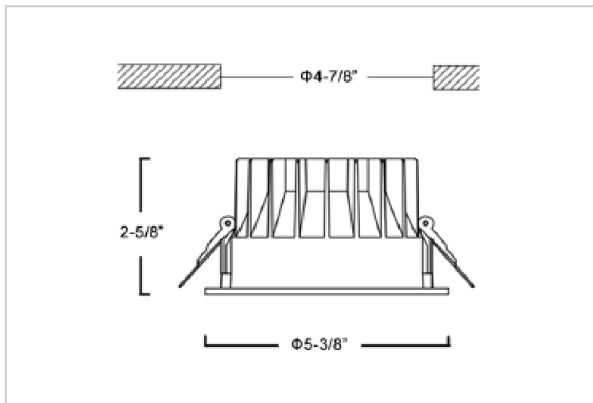

Glim Down Lights

ITEM SKU#: 662187494326

Product Code : IK-RGLIMDL-15W-30K-WH-90C-60D

Voltage	100 - 277 V AC, 50-60 Hz
Lumen Output	1350lm
Power	15W
Efficacy	90lm/w
CCT	3000K
CRI	>90
Beam Angle	60°
Light Distribution	Wide flood
LED Light Source	Osram SOLERIQ S 19
Start Time	Instant
Driver	Stand Alone (included)
Operating Position	Non - Swiveling Type
Dimming	On-Off / Triac / 0-10 V
Construction	Round
Mounting Type	Recessed
Heads	Single Head
Finish	White
Height	2-5/8"
Diameter	5-3/8"
Cut Out	4-7/8"
Optics	Darklight Technology Black, Silver
IP Rating	-
Application Area	Outdoor Corridor, Bathroom, Eave.

Beam Spread (Option)

Wide Flood	60°
ft	Ø
3.0	3.15
9.0	9.45
15.0	15.75

Glim, a round shaped LED downlight made of aluminum die cast with high quality powder coated luminaire housing and optimum heat sink. Specular reflector & power grid / global connectors available with isolated LED Driver using Ultra bright OSRAM COB.