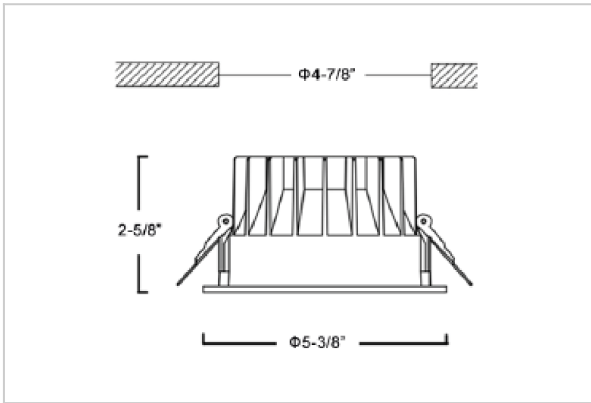

Glim Down Lights

ITEM SKU#: 662187494319

Product Code : IK-RGLIMDL-15W-27K-WH-90C-60D

Voltage	100 - 277 V AC, 50-60 Hz
Lumen Output	1350lm
Power	15W
Efficacy	90lm/w
CCT	2700K
CRI	>90
Beam Angle	60°
Light Distribution	Wide flood
LED Light Source	Osram SOLERIQ S 19
Start Time	Instant
Driver	Stand Alone (included)
Operating Position	Non - Swiveling Type
Dimming	On-Off / Triac / 0-10 V
Construction	Round
Mounting Type	Recessed
Heads	Single Head
Finish	White
Height	2-5/8"
Diameter	5-3/8"
Cut Out	4-7/8"
Optics	Darklight Technology Black, Silver
IP Rating	-
Application Area	Outdoor Corridor, Bathroom, Eave.

Beam Spread (Option)

Wide Flood	60°
ft	Ø
3.0	3.15
9.0	9.45
15.0	15.75

Glim, a round shaped LED downlight made of aluminum die cast with high quality powder coated luminaire housing and optimum heat sink. Specular reflector & power grid /global connectors available with isolated LED Driver using Ultra bright OSRAM COB.