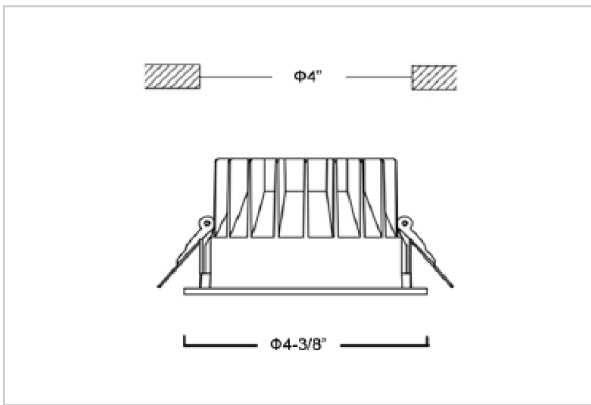

Glim Down Lights

ITEM SKU#: 662187494302

Product Code : IK-RGLIMDL-12W-40K-WH-90C-60D

Voltage	100 - 277 V AC, 50-60 Hz
Lumen Output	1080lm
Power	12W
Efficacy	90lm/w
CCT	4000K
CRI	>90
Beam Angle	60°
Light Distribution	Wide flood
LED Light Source	Osram SOLERIQ S 19
Start Time	Instant
Driver	Stand Alone (included)
Operating Position	Non - Swiveling Type
Dimming	On-Off / Triac / 0-10 V
Construction	Round
Mounting Type	Recessed
Heads	Single Head
Finish	White
Height	2-1/2"
Diameter	4-3/8"
Cut Out	4"
Optics	Darklight Technology Black, Silver
IP Rating	-
Application Area	Outdoor Corridor, Bathroom, Eave.

Beam Spread (Option)

Wide Flood	60°
ft	Ø
3.0	3.15
9.0	9.45
15.0	15.75

Glim, a round shaped LED downlight made of aluminum die cast with high quality powder coated luminaire housing and optimum heat sink. Specular reflector & power grid /global connectors available with isolated LED Driver using Ultra bright OSRAM COB.