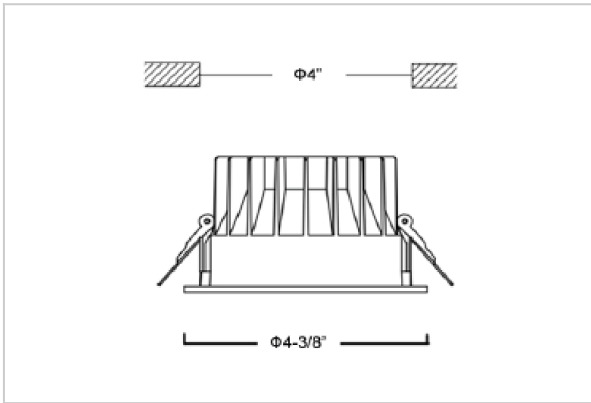

Glim Down Lights

ITEM SKU#: 662187494302

Product Code : IK-RGLIMDL-12W-40K-WH-90C-60D

Voltage	100 - 277 V AC, 50-60 Hz
Lumen Output	1080lm
Power	12W
Efficacy	90lm/w
CCT	4000K
CRI	>90
Beam Angle	60°
Light Distribution	Wide flood
LED Light Source	Osram SOLERIQ S 19
Start Time	Instant
Driver	Stand Alone (included)
Operating Position	Non - Swiveling Type
Dimming	On-Off / Triac / 0-10 V
Construction	Round
Mounting Type	Recessed
Heads	Single Head
Finish	White
Height	2-1/2"
Diameter	4-3/8"
Cut Out	4"
Optics	Darklight Technology Black, Silver
IP Rating	-
Application Area	Outdoor Corridor, Bathroom, Eave.

Beam Spread (Option)

Wide Flood	60°
ft	Ø
3.0	3.15
9.0	9.45
15.0	15.75

Glim, a round shaped LED downlight made of aluminum die cast with high quality powder coated luminaire housing and optimum heat sink. Specular reflector & power grid /global connectors available with isolated LED Driver using Ultra bright OSRAM COB.