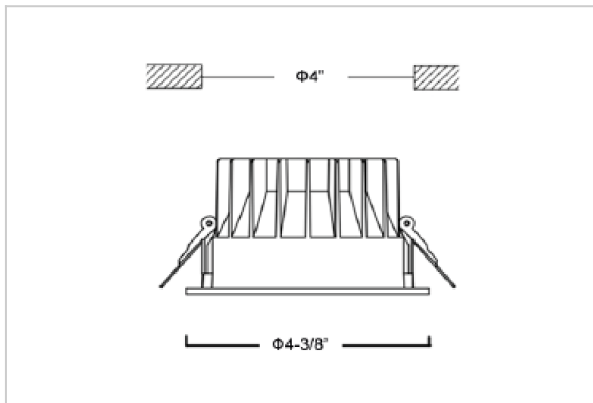

Glim Down Lights

ITEM SKU#: 662187494302

Product Code : IK-RGLIMDL-12W-40K-WH-90C-60D

Voltage	100 - 277 V AC, 50-60 Hz
Lumen Output	1080lm
Power	12W
Efficacy	90lm/w
CCT	4000K
CRI	>90
Beam Angle	60°
Light Distribution	Wide flood
LED Light Source	Osram SOLERIQ S 19
Start Time	Instant
Driver	Stand Alone (included)
Operating Position	Non - Swiveling Type
Dimming	On-Off / Triac / 0-10 V
Construction	Round
Mounting Type	Recessed
Heads	Single Head
Finish	White
Height	2-1/2"
Diameter	4-3/8"
Cut Out	4"
Optics	Darklight Technology Black, Silver
IP Rating	-
Application Area	Outdoor Corridor, Bathroom, Eave.

Beam Spread (Option)

Wide Flood	60°
ft	Ø
3.0	3.15
9.0	9.45
15.0	15.75

Glim, a round shaped LED downlight made of aluminum die cast with high quality powder coated luminaire housing and optimum heat sink. Specular reflector & power grid / global connectors available with isolated LED Driver using Ultra bright OSRAM COB.