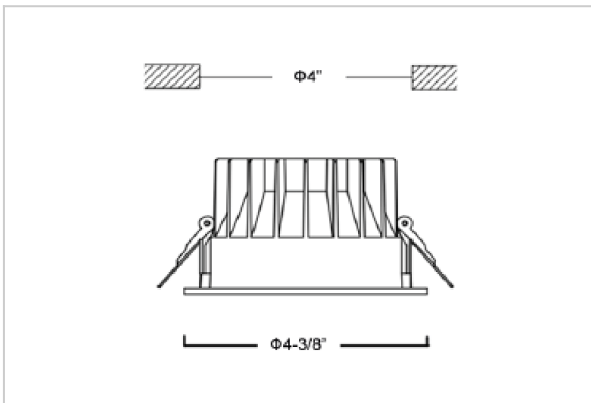

Glim Down Lights

ITEM SKU#: 662187494296

Product Code : IK-RGLIMDL-12W-35K-WH-90C-60D

Voltage	100 - 277 V AC, 50-60 Hz
Lumen Output	1080lm
Power	12W
Efficacy	90lm/w
CCT	3500K
CRI	>90
Beam Angle	60°
Light Distribution	Wide flood
LED Light Source	Osram SOLERIQ S 19
Start Time	Instant
Driver	Stand Alone (included)
Operating Position	Non - Swiveling Type
Dimming	On-Off / Triac / 0-10 V
Construction	Round
Mounting Type	Recessed
Heads	Single Head
Finish	White
Height	2-1/2"
Diameter	4-3/8"
Cut Out	4"
Optics	Darklight Technology Black, Silver
IP Rating	-
Application Area	Outdoor Corridor, Bathroom, Eave.

Beam Spread (Option)

ft	Ø
3.0	3.15
9.0	9.45
15.0	15.75

Glim, a round shaped LED downlight made of aluminum die cast with high quality powder coated luminaire housing and optimum heat sink. Specular reflector & power grid / global connectors available with isolated LED Driver using Ultra bright OSRAM COB.