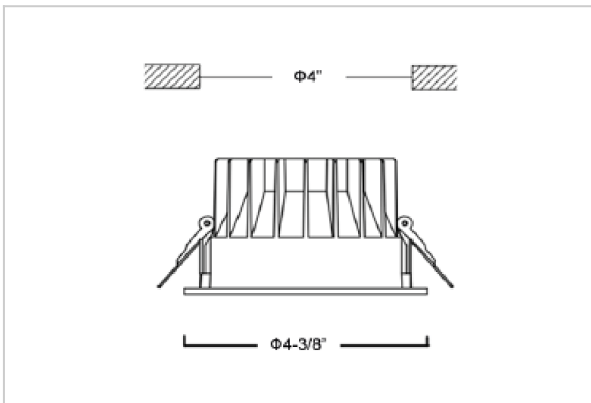

Glim Down Lights

ITEM SKU#: 662187494296

Product Code : IK-RGLIMDL-12W-35K-WH-90C-60D

Voltage	100 - 277 V AC, 50-60 Hz
Lumen Output	1080lm
Power	12W
Efficacy	90lm/w
CCT	3500K
CRI	>90
Beam Angle	60°
Light Distribution	Wide flood
LED Light Source	Osram SOLERIQ S 19
Start Time	Instant
Driver	Stand Alone (included)
Operating Position	Non - Swiveling Type
Dimming	On-Off / Triac / 0-10 V
Construction	Round
Mounting Type	Recessed
Heads	Single Head
Finish	White
Height	2-1/2"
Diameter	4-3/8"
Cut Out	4"
Optics	Darklight Technology Black, Silver
IP Rating	-
Application Area	Outdoor Corridor, Bathroom, Eave.

Beam Spread (Option)

Wide Flood	60°
ft	Ø
3.0	3.15
9.0	9.45
15.0	15.75

Glim, a round shaped LED downlight made of aluminum die cast with high quality powder coated luminaire housing and optimum heat sink. Specular reflector & power grid / global connectors available with isolated LED Driver using Ultra bright OSRAM COB.