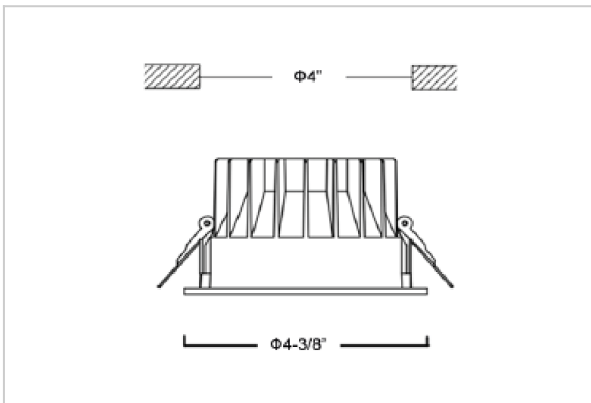

Glim Down Lights

ITEM SKU#: 662187494289

Product Code : IK-RGLIMDL-12W-30K-WH-90C-60D

Voltage	100 - 277 V AC, 50-60 Hz
Lumen Output	1080lm
Power	12W
Efficacy	90lm/w
CCT	3000K
CRI	>90
Beam Angle	60°
Light Distribution	Wide flood
LED Light Source	Osram SOLERIQ S 19
Start Time	Instant
Driver	Stand Alone (included)
Operating Position	Non - Swiveling Type
Dimming	On-Off / Triac / 0-10 V
Construction	Round
Mounting Type	Recessed
Heads	Single Head
Finish	White
Height	2-1/2"
Diameter	4-3/8"
Cut Out	4"
Optics	Darklight Technology Black, Silver
IP Rating	-
Application Area	Outdoor Corridor, Bathroom, Eave.

Beam Spread (Option)

ft	Ø
3.0	3.15
9.0	9.45
15.0	15.75

Glim, a round shaped LED downlight made of aluminum die cast with high quality powder coated luminaire housing and optimum heat sink. Specular reflector & power grid / global connectors available with isolated LED Driver using Ultra bright OSRAM COB.