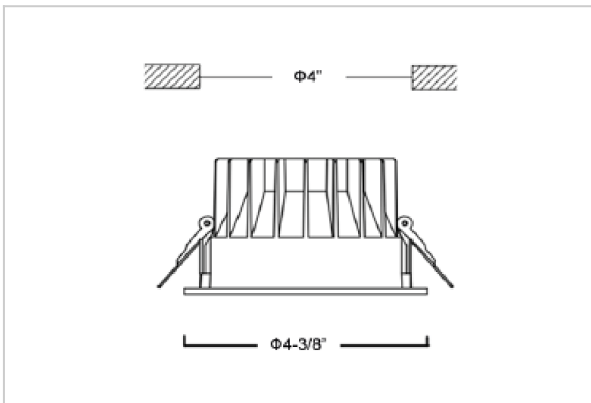

Glim Down Lights

ITEM SKU#: 662187494289

Product Code : IK-RGLIMDL-12W-30K-WH-90C-60D

Voltage	100 - 277 V AC, 50-60 Hz
Lumen Output	1080lm
Power	12W
Efficacy	90lm/w
CCT	3000K
CRI	>90
Beam Angle	60°
Light Distribution	Wide flood
LED Light Source	Osram SOLERIQ S 19
Start Time	Instant
Driver	Stand Alone (included)
Operating Position	Non - Swiveling Type
Dimming	On-Off / Triac / 0-10 V
Construction	Round
Mounting Type	Recessed
Heads	Single Head
Finish	White
Height	2-1/2"
Diameter	4-3/8"
Cut Out	4"
Optics	Darklight Technology Black, Silver
IP Rating	-
Application Area	Outdoor Corridor, Bathroom, Eave.

Beam Spread (Option)

Wide Flood	60°
ft	Ø
3.0	3.15
9.0	9.45
15.0	15.75

Glim, a round shaped LED downlight made of aluminum die cast with high quality powder coated luminaire housing and optimum heat sink. Specular reflector & power grid /global connectors available with isolated LED Driver using Ultra bright OSRAM COB.