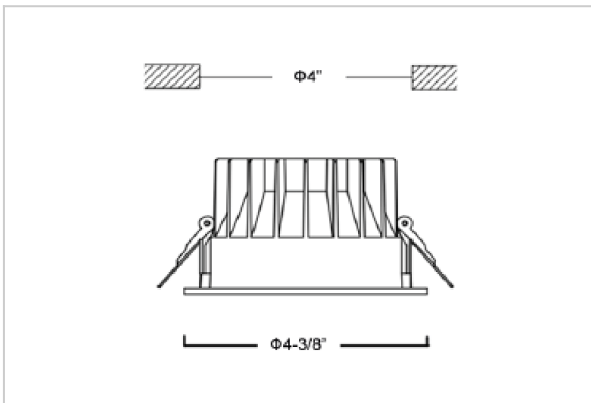

Glim Down Lights

ITEM SKU#: 662187494272

Product Code : IK-RGLIMDL-12W-27K-WH-90C-60D

Voltage	100 - 277 V AC, 50-60 Hz
Lumen Output	1080lm
Power	12W
Efficacy	90lm/w
CCT	2700K
CRI	>90
Beam Angle	60°
Light Distribution	Wide flood
LED Light Source	Osram SOLERIQ S 19
Start Time	Instant
Driver	Stand Alone (included)
Operating Position	Non - Swiveling Type
Dimming	On-Off / Triac / 0-10 V
Construction	Round
Mounting Type	Recessed
Heads	Single Head
Finish	White
Height	2-1/2"
Diameter	4-3/8"
Cut Out	4"
Optics	Darklight Technology Black, Silver
IP Rating	-
Application Area	Outdoor Corridor, Bathroom, Eave.

Beam Spread (Option)

Glim, a round shaped LED downlight made of aluminum die cast with high quality powder coated luminaire housing and optimum heat sink. Specular reflector & power grid / global connectors available with isolated LED Driver using Ultra bright OSRAM COB.