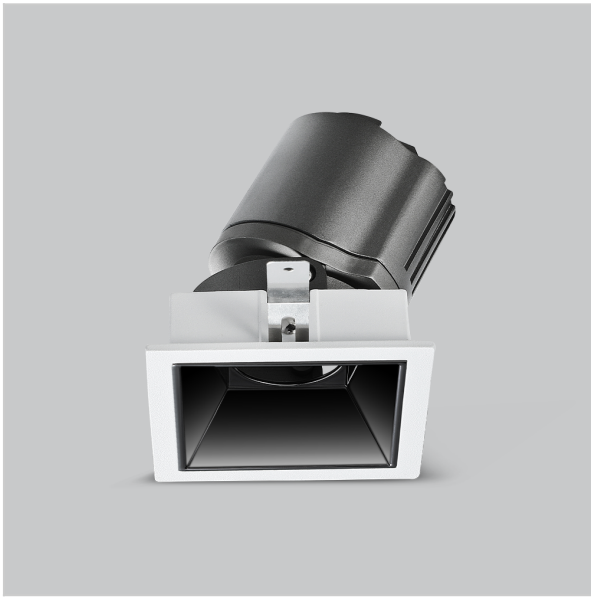

Gleam Down Lights

ITEM SKU#: 662187494265

Product Code : IK-RGLEAMD-L-15W-40K-WH-90C-60D

Voltage	100 - 277 V AC, 50-60 Hz
Lumen Output	1423.43lm
Power	15W
Efficacy	140lm/w
CCT	4000K
CRI	>90
Beam Angle	60°
Light Distribution	Wide flood
LED Light Source	Osram SOLERIQ S 19
Start Time	Instant
Driver	Stand Alone (included)
Operating Position	Swiveling Type
Dimming	On-Off / Triac / 0-10 V
Construction	Sqaure
Mounting Type	Recessed
Heads	Single Head
Body Material	Aluminium Die cast
Finish	White
Length	4-3/8"
Height	5-1/8"
Diameter	4"
Cut Out	4"x4"
Optics	Darklight Technology Black, Silver
Width (W)	4-3/8"
Application Area	Guest Room, Corridor, Restaurant, Meeting Room Club, Hall, Hotel Entrance

Beam Spread (Options)

Spot	15°	Medium	24°	Flood	38°	Wide Flood	60°
ft	Ø	ft	Ø	ft	Ø	ft	Ø
3.0	0.72	3.0	1.41	3.0	2.03	3.0	3.15
9.0	2.15	9.0	4.22	9.0	6.09	9.0	9.45
15.0	3.58	15.0	7.04	15.0	10.15	15.0	15.75

Gleam, a square shaped LED downlight is made of aluminum die cast with high quality powder coated luminaire housing and optimum heat sink that ensure high-durability. The specular darklight reflector in this store light allows outstanding visual comfort to the visitors so that they are able to explore the merchandise with ease.