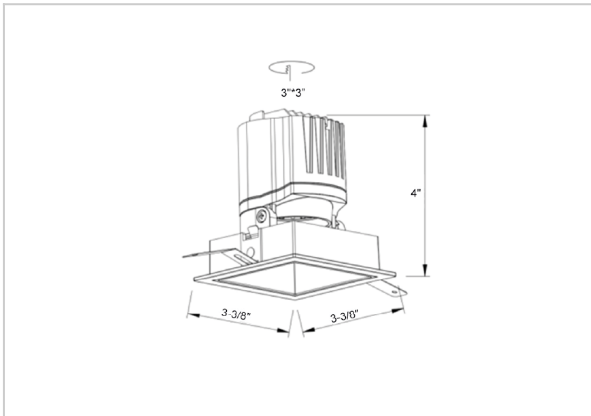

Gleam Down Lights

ITEM SKU#: 662187494258

Product Code : IK-RGLEAMD-L-15W-35K-WH-90C-60D

Voltage	100 - 277 V AC, 50-60 Hz
Lumen Output	1355.65lm
Power	15W
Efficacy	140lm/w
CCT	3500K
CRI	>90
Beam Angle	60°
Light Distribution	Wide flood
LED Light Source	Osram SOLERIQ S 19
Start Time	Instant
Driver	Stand Alone (included)
Operating Position	Swiveling Type
Dimming	On-Off / Triac / 0-10 V
Construction	Sqaure
Mounting Type	Recessed
Heads	Single Head
Body Material	Aluminium Die cast
Finish	White
Length	4-3/8"
Height	5-1/8"
Diameter	4"
Cut Out	4"x4"
Optics	Darklight Technology Black, Silver
Width (W)	4-3/8"
Application Area	Guest Room, Corridor, Restaurant, Meeting Room Club, Hall, Hotel Entrance

Beam Spread (Options)

Spot	15°	Medium	24°	Flood	38°	Wide Flood	60°
3.0 ft	0.72	3.0	1.41	3.0	2.03	3.0	3.15
9.0 ft	2.15	9.0	4.22	9.0	6.09	9.0	9.45
15.0 ft	3.58	15.0	7.04	15.0	10.15	15.0	15.75

Gleam, a square shaped LED downlight is made of aluminum die cast with high quality powder coated luminaire housing and optimum heat sink that ensure high-durability. The specular darklight reflector in this store light allows outstanding visual comfort to the visitors so that they are able to explore the merchandise with ease.