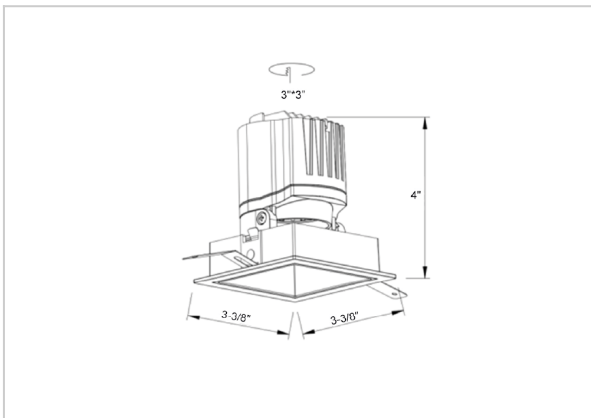

## Product Code : IK-RGLEAMD-L-15W-30K-WH-90C-60D

Voltage	100 - 277 V AC, 50-60 Hz
Lumen Output	1291.1lm
Power	15W
Efficacy	140lm/w
CCT	3000K
CRI	>90
Beam Angle	60°
Light Distribution	Wide flood
LED Light Source	Osram SOLERIQ S 19
Start Time	Instant
Driver	Stand Alone (included)
Operating Position	Swiveling Type
Dimming	On-Off / Triac / 0-10 V
Construction	Sqaure
Mounting Type	Recessed
Heads	Single Head
Body Material	Aluminium Die cast
Finish	White
Length	4-3/8"
Height	5-1/8"
Diameter	4"
Cut Out	4"x4"
Optics	Darklight Technology Black, Silver
Width (W)	4-3/8"
Application Area	Guest Room, Corridor, Restaurant, Meeting Room Club, Hall, Hotel Entrance

### Beam Spread (Options)

Spot	15°	Medium	24°	Flood	38°	Wide Flood	60°
ft	Ø	ft	Ø	ft	Ø	ft	Ø
3.0	0.72	3.0	1.41	3.0	2.03	3.0	3.15
9.0	2.15	9.0	4.22	9.0	6.09	9.0	9.45
15.0	3.58	15.0	7.04	15.0	10.15	15.0	15.75