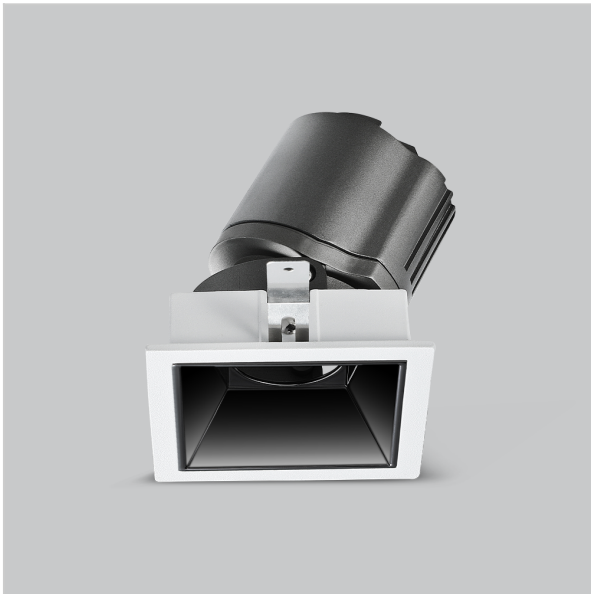

# Gleam Down Lights

ITEM SKU#: 662187494241

## Product Code : IK-RGLEAMD-L-15W-30K-WH-90C-60D

Voltage	100 - 277 V AC, 50-60 Hz
Lumen Output	1291.1lm
Power	15W
Efficacy	140lm/w
CCT	3000K
CRI	>90
Beam Angle	60°
Light Distribution	Wide flood
LED Light Source	Osram SOLERIQ S 19
Start Time	Instant
Driver	Stand Alone (included)
Operating Position	Swiveling Type
Dimming	On-Off / Triac / 0-10 V
Construction	Sqaure
Mounting Type	Recessed
Heads	Single Head
Body Material	Aluminium Die cast
Finish	White
Length	4-3/8"
Height	5-1/8"
Diameter	4"
Cut Out	4"x4"
Optics	Darklight Technology Black, Silver
Width (W)	4-3/8"
Application Area	Guest Room, Corridor, Restaurant, Meeting Room Club, Hall, Hotel Entrance

### Beam Spread (Options)

Spot	15°	Medium	24°	Flood	38°	Wide Flood	60°
3.0 ft	0.72	3.0	1.41	3.0	2.03	3.0	3.15
9.0 ft	2.15	9.0	4.22	9.0	6.09	9.0	9.45
15.0 ft	3.58	15.0	7.04	15.0	10.15	15.0	15.75

Gleam, a square shaped LED downlight is made of aluminum die cast with high quality powder coated luminaire housing and optimum heat sink that ensure high-durability. The specular darklight reflector in this store light allows outstanding visual comfort to the visitors so that they are able to explore the merchandise with ease.