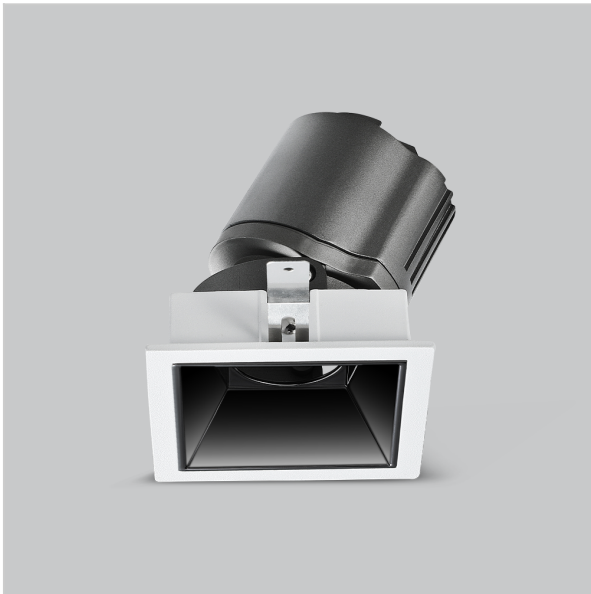

# Gleam Down Lights

ITEM SKU#: 662187494241

## Product Code : IK-RGLEAMD-L-15W-30K-WH-90C-60D

Voltage	100 - 277 V AC, 50-60 Hz
Lumen Output	1291.1lm
Power	15W
Efficacy	140lm/w
CCT	3000K
CRI	>90
Beam Angle	60°
Light Distribution	Wide flood
LED Light Source	Osram SOLERIQ S 19
Start Time	Instant
Driver	Stand Alone (included)
Operating Position	Swiveling Type
Dimming	On-Off / Triac / 0-10 V
Construction	Sqaure
Mounting Type	Recessed
Heads	Single Head
Body Material	Aluminium Die cast
Finish	White
Length	4-3/8"
Height	5-1/8"
Diameter	4"
Cut Out	4"x4"
Optics	Darklight Technology Black, Silver
Width (W)	4-3/8"
Application Area	Guest Room, Corridor, Restaurant, Meeting Room Club, Hall, Hotel Entrance

### Beam Spread (Options)

Spot	15°	Medium	24°	Flood	38°	Wide Flood	60°
ft	Ø	ft	Ø	ft	Ø	ft	Ø
3.0	0.72	3.0	1.41	3.0	2.03	3.0	3.15
9.0	2.15	9.0	4.22	9.0	6.09	9.0	9.45
15.0	3.58	15.0	7.04	15.0	10.15	15.0	15.75

Gleam, a square shaped LED downlight is made of aluminum die cast with high quality powder coated luminaire housing and optimum heat sink that ensure high-durability. The specular darklight reflector in this store light allows outstanding visual comfort to the visitors so that they are able to explore the merchandise with ease.