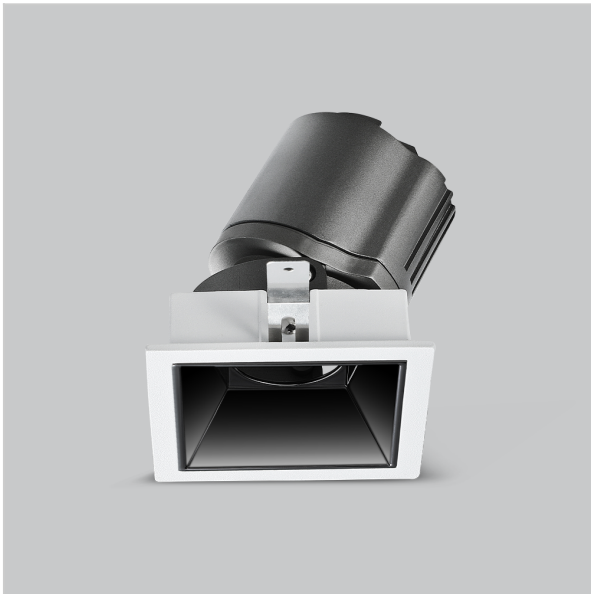

Gleam Down Lights

ITEM SKU#: 662187494234

Product Code : IK-RGLEAMD-L-15W-27K-WH-90C-60D

Voltage	100 - 277 V AC, 50-60 Hz
Lumen Output	1229.61lm
Power	15W
Efficacy	140lm/w
CCT	2700K
CRI	>90
Beam Angle	60°
Light Distribution	Wide flood
LED Light Source	Osram SOLERIQ S 19
Start Time	Instant
Driver	Stand Alone (included)
Operating Position	Swiveling Type
Dimming	On-Off / Triac / 0-10 V
Construction	Sqaure
Mounting Type	Recessed
Heads	Single Head
Body Material	Aluminium Die cast
Finish	White
Length	4-3/8"
Height	5-1/8"
Diameter	4"
Cut Out	4"x4"
Optics	Darklight Technology Black, Silver
Width (W)	4-3/8"
Application Area	Guest Room, Corridor, Restaurant, Meeting Room Club, Hall, Hotel Entrance

Beam Spread (Options)

Spot	15°	Medium	24°	Flood	38°	Wide Flood	60°
3.0	0.72	3.0	1.41	3.0	2.03	3.0	3.15
9.0	2.15	9.0	4.22	9.0	6.09	9.0	9.45
15.0	3.58	15.0	7.04	15.0	10.15	15.0	15.75

Gleam, a square shaped LED downlight is made of aluminum die cast with high quality powder coated luminaire housing and optimum heat sink that ensure high-durability. The specular darklight reflector in this store light allows outstanding visual comfort to the visitors so that they are able to explore the merchandise with ease.