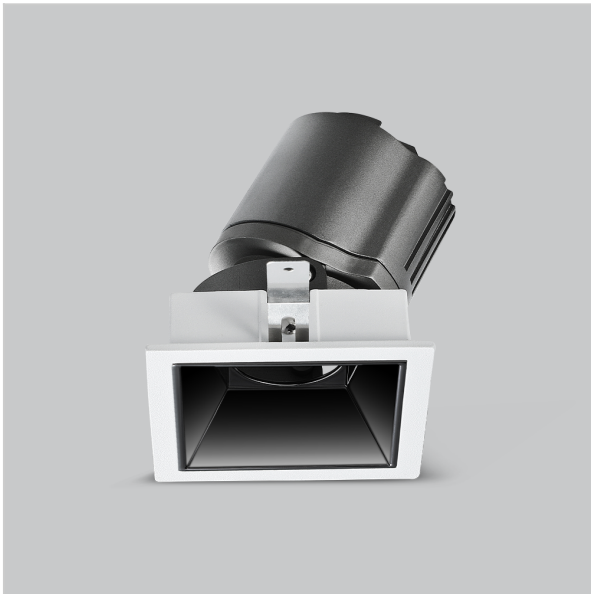

Gleam Down Lights

ITEM SKU#: 662187494234

Product Code : IK-RGLEAMD-L-15W-27K-WH-90C-60D

Voltage	100 - 277 V AC, 50-60 Hz
Lumen Output	1229.61lm
Power	15W
Efficacy	140lm/w
CCT	2700K
CRI	>90
Beam Angle	60°
Light Distribution	Wide flood
LED Light Source	Osram SOLERIQ S 19
Start Time	Instant
Driver	Stand Alone (included)
Operating Position	Swiveling Type
Dimming	On-Off / Triac / 0-10 V
Construction	Sqaure
Mounting Type	Recessed
Heads	Single Head
Body Material	Aluminium Die cast
Finish	White
Length	4-3/8"
Height	5-1/8"
Diameter	4"
Cut Out	4"x4"
Optics	Darklight Technology Black, Silver
Width (W)	4-3/8"
Application Area	Guest Room, Corridor, Restaurant, Meeting Room Club, Hall, Hotel Entrance

Beam Spread (Options)

Spot	15°	Medium	24°	Flood	38°	Wide Flood	60°
ft	Ø	ft	Ø	ft	Ø	ft	Ø
3.0	0.72	3.0	1.41	3.0	2.03	3.0	3.15
9.0	2.15	9.0	4.22	9.0	6.09	9.0	9.45
15.0	3.58	15.0	7.04	15.0	10.15	15.0	15.75

Gleam, a square shaped LED downlight is made of aluminum die cast with high quality powder coated luminaire housing and optimum heat sink that ensure high-durability. The specular darklight reflector in this store light allows outstanding visual comfort to the visitors so that they are able to explore the merchandise with ease.