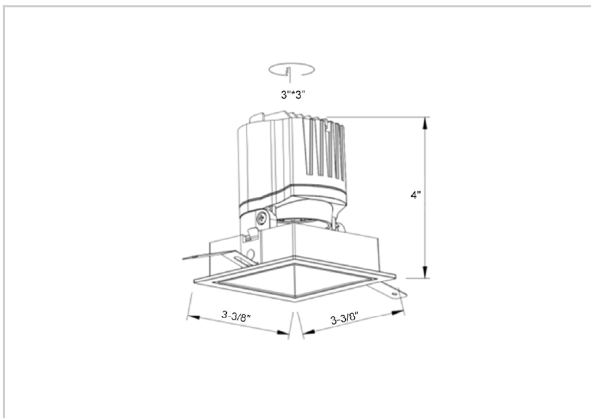

## Product Code : IK-RGLEAMD-L-15W-40K-WH-90C-38D

Voltage	100 - 277 V AC, 50-60 Hz
Lumen Output	1348.93lm
Power	15W
Efficacy	140lm/w
CCT	4000K
CRI	>90
Beam Angle	38°
Light Distribution	Flood
LED Light Source	Osram SOLERIQ S 19
Start Time	Instant
Driver	Stand Alone (included)
Operating Position	Swiveling Type
Dimming	On-Off / Triac / 0-10 V
Construction	Sqaure
Mounting Type	Recessed
Heads	Single Head
Body Material	Aluminium Die cast
Finish	White
Length	4-3/8"
Height	5-1/8"
Diameter	4"
Cut Out	4"x4"
Optics	Darklight Technology Black, Silver
Width (W)	4-3/8"
Application Area	Guest Room, Corridor, Restaurant, Meeting Room Club, Hall, Hotel Entrance

### Beam Spread (Options)

Spot	15°	Medium	24°	Flood	38°	Wide Flood	60°
ft	Ø	ft	Ø	ft	Ø	ft	Ø
3.0	0.72	3.0	1.41	3.0	2.03	3.0	3.15
9.0	2.15	9.0	4.22	9.0	6.09	9.0	9.45
15.0	3.58	15.0	7.04	15.0	10.15	15.0	15.75