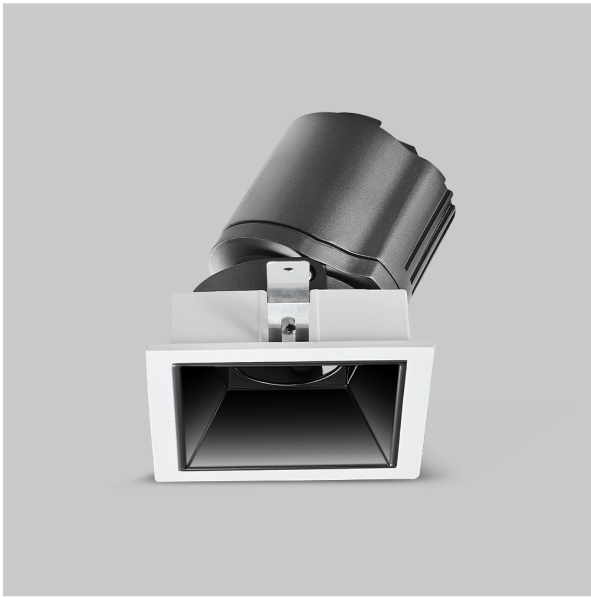

# Gleam Down Lights

ITEM SKU#: 662187494210

## Product Code : IK-RGLEAMD-L-15W-40K-WH-90C-38D

Voltage	100 - 277 V AC, 50-60 Hz
Lumen Output	1348.93lm
Power	15W
Efficacy	140lm/w
CCT	4000K
CRI	>90
Beam Angle	38°
Light Distribution	Flood
LED Light Source	Osram SOLERIQ S 19
Start Time	Instant
Driver	Stand Alone (included)
Operating Position	Swiveling Type
Dimming	On-Off / Triac / 0-10 V
Construction	Sqaure
Mounting Type	Recessed
Heads	Single Head
Body Material	Aluminium Die cast
Finish	White
Length	4-3/8"
Height	5-1/8"
Diameter	4"
Cut Out	4"x4"
Optics	Darklight Technology Black, Silver
Width (W)	4-3/8"
Application Area	Guest Room, Corridor, Restaurant, Meeting Room Club, Hall, Hotel Entrance

### Beam Spread (Options)

Spot	15°	Medium	24°	Flood	38°	Wide Flood	60°
ft	Ø	ft	Ø	ft	Ø	ft	Ø
3.0	0.72	3.0	1.41	3.0	2.03	3.0	3.15
9.0	2.15	9.0	4.22	9.0	6.09	9.0	9.45
15.0	3.58	15.0	7.04	15.0	10.15	15.0	15.75

Gleam, a square shaped LED downlight is made of aluminum die cast with high quality powder coated luminaire housing and optimum heat sink that ensure high-durability. The specular darklight reflector in this store light allows outstanding visual comfort to the visitors so that they are able to explore the merchandise with ease.