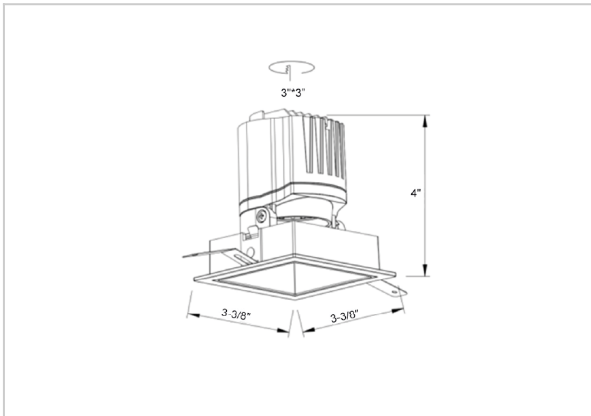

## Product Code : IK-RGLEAMD-L-15W-35K-WH-90C-38D

|                    |                                                                           |
|--------------------|---------------------------------------------------------------------------|
| Voltage            | 100 - 277 V AC, 50-60 Hz                                                  |
| Lumen Output       | 1284.69lm                                                                 |
| Power              | 15W                                                                       |
| Efficacy           | 140lm/w                                                                   |
| CCT                | 3500K                                                                     |
| CRI                | >90                                                                       |
| Beam Angle         | 38°                                                                       |
| Light Distribution | Flood                                                                     |
| LED Light Source   | Osram SOLERIQ S 19                                                        |
| Start Time         | Instant                                                                   |
| Driver             | Stand Alone (included)                                                    |
| Operating Position | Swiveling Type                                                            |
| Dimming            | On-Off / Triac / 0-10 V                                                   |
| Construction       | Sqaure                                                                    |
| Mounting Type      | Recessed                                                                  |
| Heads              | Single Head                                                               |
| Body Material      | Aluminium Die cast                                                        |
| Finish             | White                                                                     |
| Length             | 4-3/8"                                                                    |
| Height             | 5-1/8"                                                                    |
| Diameter           | 4"                                                                        |
| Cut Out            | 4"x4"                                                                     |
| Optics             | Darklight Technology Black, Silver                                        |
| Width (W)          | 4-3/8"                                                                    |
| Application Area   | Guest Room, Corridor, Restaurant, Meeting Room Club, Hall, Hotel Entrance |