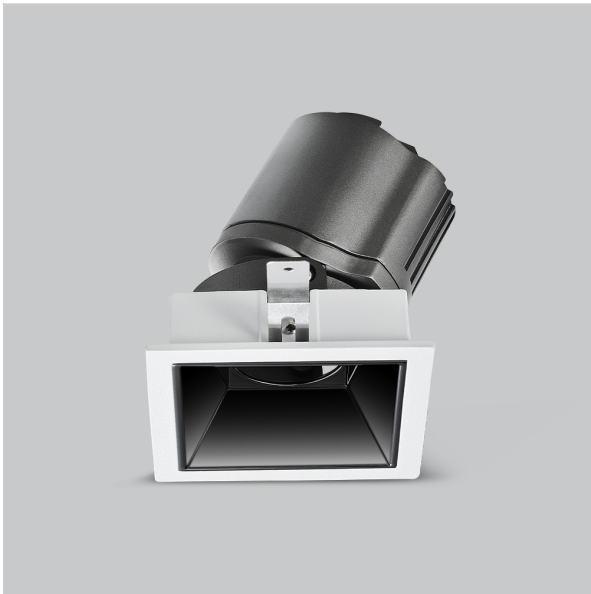

Gleam Down Lights

ITEM SKU#: 662187494203

Product Code : IK-RGLEAMD-L-15W-35K-WH-90C-38D

Voltage	100 - 277 V AC, 50-60 Hz
Lumen Output	1284.69lm
Power	15W
Efficacy	140lm/w
CCT	3500K
CRI	>90
Beam Angle	38°
Light Distribution	Flood
LED Light Source	Osram SOLERIQ S 19
Start Time	Instant
Driver	Stand Alone (included)
Operating Position	Swiveling Type
Dimming	On-Off / Triac / 0-10 V
Construction	Sqaure
Mounting Type	Recessed
Heads	Single Head
Body Material	Aluminium Die cast
Finish	White
Length	4-3/8"
Height	5-1/8"
Diameter	4"
Cut Out	4"x4"
Optics	Darklight Technology Black, Silver
Width (W)	4-3/8"
Application Area	Guest Room, Corridor, Restaurant, Meeting Room Club, Hall, Hotel Entrance

Beam Spread (Options)

Spot	15°	Medium	24°	Flood	38°	Wide Flood	60°
ft	Ø	ft	Ø	ft	Ø	ft	Ø
3.0	0.72	3.0	1.41	3.0	2.03	3.0	3.15
9.0	2.15	9.0	4.22	9.0	6.09	9.0	9.45
15.0	3.58	15.0	7.04	15.0	10.15	15.0	15.75

Gleam, a square shaped LED downlight is made of aluminum die cast with high quality powder coated luminaire housing and optimum heat sink that ensure high-durability. The specular darklight reflector in this store light allows outstanding visual comfort to the visitors so that they are able to explore the merchandise with ease.