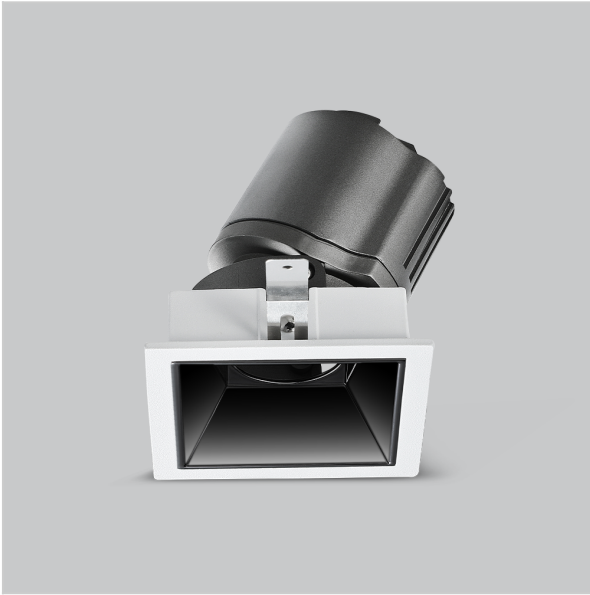

Gleam Down Lights

ITEM SKU#: 662187494203

Product Code : IK-RGLEAMD-L-15W-35K-WH-90C-38D

Voltage	100 - 277 V AC, 50-60 Hz
Lumen Output	1284.69lm
Power	15W
Efficacy	140lm/w
CCT	3500K
CRI	>90
Beam Angle	38°
Light Distribution	Flood
LED Light Source	Osram SOLERIQ S 19
Start Time	Instant
Driver	Stand Alone (included)
Operating Position	Swiveling Type
Dimming	On-Off / Triac / 0-10 V
Construction	Sqaure
Mounting Type	Recessed
Heads	Single Head
Body Material	Aluminium Die cast
Finish	White
Length	4-3/8"
Height	5-1/8"
Diameter	4"
Cut Out	4"x4"
Optics	Darklight Technology Black, Silver
Width (W)	4-3/8"
Application Area	Guest Room, Corridor, Restaurant, Meeting Room Club, Hall, Hotel Entrance

Beam Spread (Options)

Spot	15°	Medium	24°	Flood	38°	Wide Flood	60°
ft	Ø	ft	Ø	ft	Ø	ft	Ø
3.0	0.72	3.0	1.41	3.0	2.03	3.0	3.15
9.0	2.15	9.0	4.22	9.0	6.09	9.0	9.45
15.0	3.58	15.0	7.04	15.0	10.15	15.0	15.75

Gleam, a square shaped LED downlight is made of aluminum die cast with high quality powder coated luminaire housing and optimum heat sink that ensure high-durability. The specular darklight reflector in this store light allows outstanding visual comfort to the visitors so that they are able to explore the merchandise with ease.