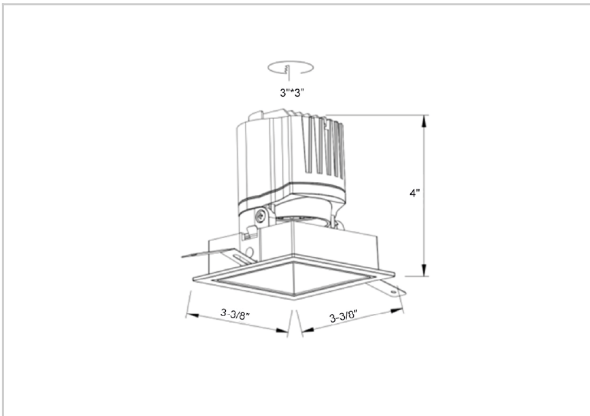

Gleam Down Lights

ITEM SKU#: 662187494203

Product Code : IK-RGLEAMD-L-15W-35K-WH-90C-38D

Voltage	100 - 277 V AC, 50-60 Hz
Lumen Output	1284.69lm
Power	15W
Efficacy	140lm/w
CCT	3500K
CRI	>90
Beam Angle	38°
Light Distribution	Flood
LED Light Source	Osram SOLERIQ S 19
Start Time	Instant
Driver	Stand Alone (included)
Operating Position	Swiveling Type
Dimming	On-Off / Triac / 0-10 V
Construction	Sqaure
Mounting Type	Recessed
Heads	Single Head
Body Material	Aluminium Die cast
Finish	White
Length	4-3/8"
Height	5-1/8"
Diameter	4"
Cut Out	4"x4"
Optics	Darklight Technology Black, Silver
Width (W)	4-3/8"
Application Area	Guest Room, Corridor, Restaurant, Meeting Room Club, Hall, Hotel Entrance

Beam Spread (Options)

Spot	15°	Medium	24°	Flood	38°	Wide Flood	60°
ft	Ø	ft	Ø	ft	Ø	ft	Ø
3.0	0.72	3.0	1.41	3.0	2.03	3.0	3.15
9.0	2.15	9.0	4.22	9.0	6.09	9.0	9.45
15.0	3.58	15.0	7.04	15.0	10.15	15.0	15.75

Gleam, a square shaped LED downlight is made of aluminum die cast with high quality powder coated luminaire housing and optimum heat sink that ensure high-durability. The specular darklight reflector in this store light allows outstanding visual comfort to the visitors so that they are able to explore the merchandise with ease.