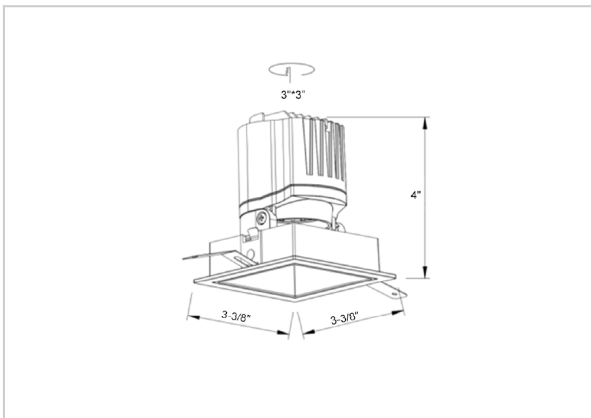

Gleam Down Lights

ITEM SKU#: 662187494203

Product Code : IK-RGLEAMD-L-15W-35K-WH-90C-38D

Voltage	100 - 277 V AC, 50-60 Hz
Lumen Output	1284.69lm
Power	15W
Efficacy	140lm/w
CCT	3500K
CRI	>90
Beam Angle	38°
Light Distribution	Flood
LED Light Source	Osram SOLERIQ S 19
Start Time	Instant
Driver	Stand Alone (included)
Operating Position	Swiveling Type
Dimming	On-Off / Triac / 0-10 V
Construction	Sqaure
Mounting Type	Recessed
Heads	Single Head
Body Material	Aluminium Die cast
Finish	White
Length	4-3/8"
Height	5-1/8"
Diameter	4"
Cut Out	4"x4"
Optics	Darklight Technology Black, Silver
Width (W)	4-3/8"
Application Area	Guest Room, Corridor, Restaurant, Meeting Room Club, Hall, Hotel Entrance

Beam Spread (Options)

Spot	15°	Medium	24°	Flood	38°	Wide Flood	60°
ft	Ø	ft	Ø	ft	Ø	ft	Ø
3.0	0.72	3.0	1.41	3.0	2.03	3.0	3.15
9.0	2.15	9.0	4.22	9.0	6.09	9.0	9.45
15.0	3.58	15.0	7.04	15.0	10.15	15.0	15.75

Gleam, a square shaped LED downlight is made of aluminum die cast with high quality powder coated luminaire housing and optimum heat sink that ensure high-durability. The specular darklight reflector in this store light allows outstanding visual comfort to the visitors so that they are able to explore the merchandise with ease.