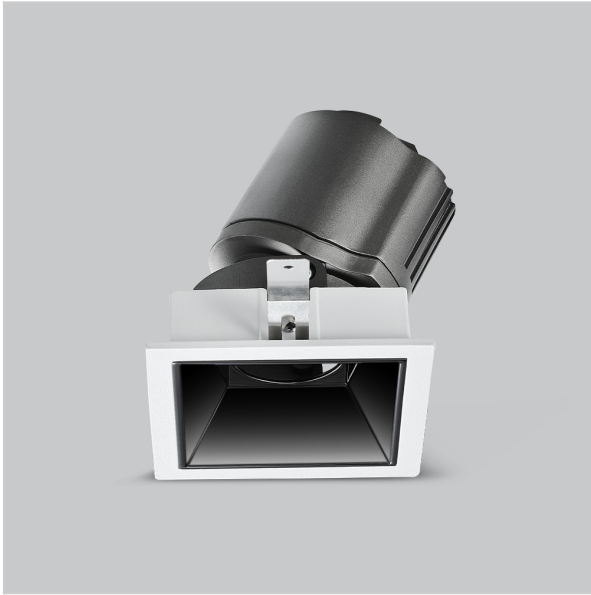

Gleam Down Lights

ITEM SKU#: 662187494203

Product Code : IK-RGLEAMD-L-15W-35K-WH-90C-38D

Voltage	100 - 277 V AC, 50-60 Hz
Lumen Output	1284.69lm
Power	15W
Efficacy	140lm/w
CCT	3500K
CRI	>90
Beam Angle	38°
Light Distribution	Flood
LED Light Source	Osram SOLERIQ S 19
Start Time	Instant
Driver	Stand Alone (included)
Operating Position	Swiveling Type
Dimming	On-Off / Triac / 0-10 V
Construction	Sqaure
Mounting Type	Recessed
Heads	Single Head
Body Material	Aluminium Die cast
Finish	White
Length	4-3/8"
Height	5-1/8"
Diameter	4"
Cut Out	4"x4"
Optics	Darklight Technology Black, Silver
Width (W)	4-3/8"
Application Area	Guest Room, Corridor, Restaurant, Meeting Room Club, Hall, Hotel Entrance

Beam Spread (Options)

Spot	15°	Medium	24°	Flood	38°	Wide Flood	60°
ft	Ø	ft	Ø	ft	Ø	ft	Ø
3.0	0.72	3.0	1.41	3.0	2.03	3.0	3.15
9.0	2.15	9.0	4.22	9.0	6.09	9.0	9.45
15.0	3.58	15.0	7.04	15.0	10.15	15.0	15.75

Gleam, a square shaped LED downlight is made of aluminum die cast with high quality powder coated luminaire housing and optimum heat sink that ensure high-durability. The specular darklight reflector in this store light allows outstanding visual comfort to the visitors so that they are able to explore the merchandise with ease.

Technical Data

[IES File Link](#) ↓

[Installation Instructions Link](#) ↓