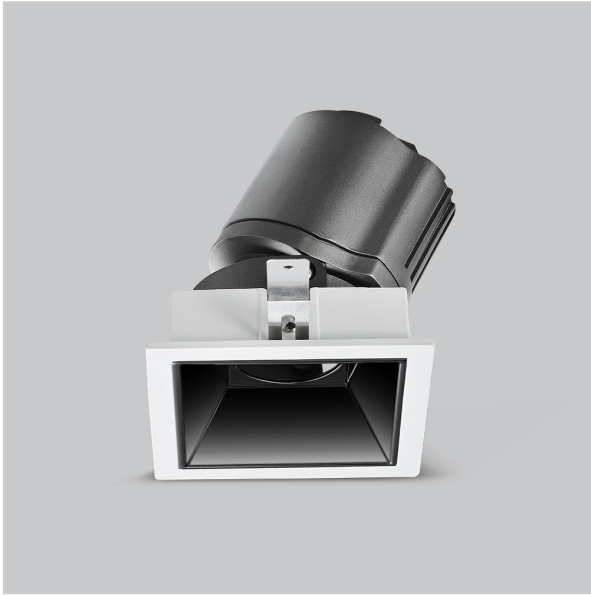

Gleam Down Lights

ITEM SKU#: 662187494197

Product Code : IK-RGLEAMD-L-15W-30K-WH-90C-38D

Voltage	100 - 277 V AC, 50-60 Hz
Lumen Output	1223.52lm
Power	15W
Efficacy	140lm/w
CCT	3000K
CRI	>90
Beam Angle	38°
Light Distribution	Flood
LED Light Source	Osram SOLERIQ S 19
Start Time	Instant
Driver	Stand Alone (included)
Operating Position	Swiveling Type
Dimming	On-Off / Triac / 0-10 V
Construction	Sqaure
Mounting Type	Recessed
Heads	Single Head
Body Material	Aluminium Die cast
Finish	White
Length	4-3/8"
Height	5-1/8"
Diameter	4"
Cut Out	4"x4"
Optics	Darklight Technology Black, Silver
Width (W)	4-3/8"
Application Area	Guest Room, Corridor, Restaurant, Meeting Room Club, Hall, Hotel Entrance

Beam Spread (Options)

Spot	15°	Medium	24°	Flood	38°	Wide Flood	60°
ft	Ø	ft	Ø	ft	Ø	ft	Ø
3.0	0.72	3.0	1.41	3.0	2.03	3.0	3.15
9.0	2.15	9.0	4.22	9.0	6.09	9.0	9.45
15.0	3.58	15.0	7.04	15.0	10.15	15.0	15.75

Gleam, a square shaped LED downlight is made of aluminum die cast with high quality powder coated luminaire housing and optimum heat sink that ensure high-durability. The specular darklight reflector in this store light allows outstanding visual comfort to the visitors so that they are able to explore the merchandise with ease.