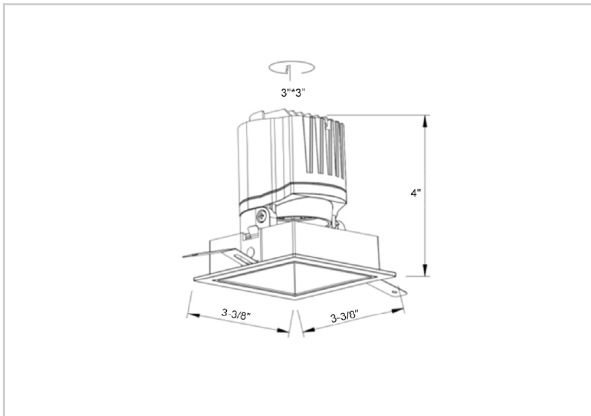

Gleam Down Lights

ITEM SKU#: 662187494197

Product Code : IK-RGLEAMD-L-15W-30K-WH-90C-38D

Voltage	100 - 277 V AC, 50-60 Hz
Lumen Output	1223.52lm
Power	15W
Efficacy	140lm/w
CCT	3000K
CRI	>90
Beam Angle	38°
Light Distribution	Flood
LED Light Source	Osram SOLERIQ S 19
Start Time	Instant
Driver	Stand Alone (included)
Operating Position	Swiveling Type
Dimming	On-Off / Triac / 0-10 V
Construction	Sqaure
Mounting Type	Recessed
Heads	Single Head
Body Material	Aluminium Die cast
Finish	White
Length	4-3/8"
Height	5-1/8"
Diameter	4"
Cut Out	4"x4"
Optics	Darklight Technology Black, Silver
Width (W)	4-3/8"
Application Area	Guest Room, Corridor, Restaurant, Meeting Room Club, Hall, Hotel Entrance

Beam Spread (Options)

Spot	15°	Medium	24°	Flood	38°	Wide Flood	60°
ft	Ø	ft	Ø	ft	Ø	ft	Ø
3.0	0.72	3.0	1.41	3.0	2.03	3.0	3.15
9.0	2.15	9.0	4.22	9.0	6.09	9.0	9.45
15.0	3.58	15.0	7.04	15.0	10.15	15.0	15.75

Gleam, a square shaped LED downlight is made of aluminum die cast with high quality powder coated luminaire housing and optimum heat sink that ensure high-durability. The specular darklight reflector in this store light allows outstanding visual comfort to the visitors so that they are able to explore the merchandise with ease.