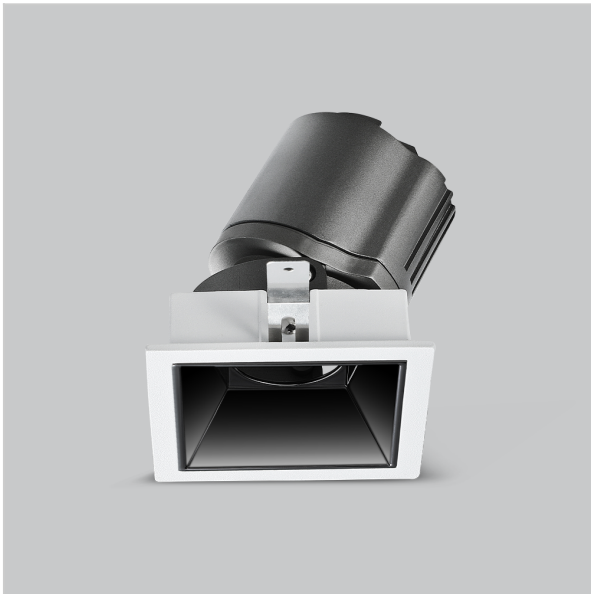

# Gleam Down Lights

ITEM SKU#: 662187494166

## Product Code : IK-RGLEAMD-L-15W-40K-WH-90C-24D

Voltage	100 - 277 V AC, 50-60 Hz
Lumen Output	1479lm
Power	15W
Efficacy	140lm/w
CCT	4000K
CRI	>90
Beam Angle	24°
Light Distribution	Medium
LED Light Source	Osram SOLERIQ S 19
Start Time	Instant
Driver	Stand Alone (included)
Operating Position	Swiveling Type
Dimming	On-Off / Triac / 0-10 V
Construction	Sqaure
Mounting Type	Recessed
Heads	Single Head
Body Material	Aluminium Die cast
Finish	White
Length	4-3/8"
Height	5-1/8"
Diameter	4"
Cut Out	4"x4"
Optics	Darklight Technology Black, Silver
Width (W)	4-3/8"
Application Area	Guest Room, Corridor, Restaurant, Meeting Room Club, Hall, Hotel Entrance

### Beam Spread (Options)

Spot	15°	Medium	24°	Flood	38°	Wide Flood	60°
3.0 ft	0.72	3.0	1.41	3.0	2.03	3.0	3.15
9.0 ft	2.15	9.0	4.22	9.0	6.09	9.0	9.45
15.0 ft	3.58	15.0	7.04	15.0	10.15	15.0	15.75

Gleam, a square shaped LED downlight is made of aluminum die cast with high quality powder coated luminaire housing and optimum heat sink that ensure high-durability. The specular darklight reflector in this store light allows outstanding visual comfort to the visitors so that they are able to explore the merchandise with ease.