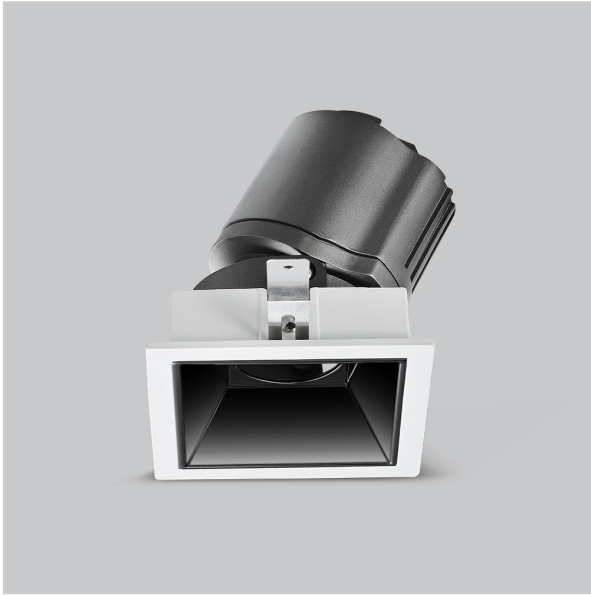

# Gleam Down Lights

ITEM SKU#: 662187494159

## Product Code : IK-RGLEAMD-L-15W-35K-WH-90C-24D

Voltage	100 - 277 V AC, 50-60 Hz
Lumen Output	1408.57lm
Power	15W
Efficacy	140lm/w
CCT	3500K
CRI	>90
Beam Angle	24°
Light Distribution	Medium
LED Light Source	Osram SOLERIQ S 19
Start Time	Instant
Driver	Stand Alone (included)
Operating Position	Swiveling Type
Dimming	On-Off / Triac / 0-10 V
Construction	Sqaure
Mounting Type	Recessed
Heads	Single Head
Body Material	Aluminium Die cast
Finish	White
Length	4-3/8"
Height	5-1/8"
Diameter	4"
Cut Out	4"x4"
Optics	Darklight Technology Black, Silver
Width (W)	4-3/8"
Application Area	Guest Room, Corridor, Restaurant, Meeting Room Club, Hall, Hotel Entrance

### Beam Spread (Options)

Spot	15°	Medium	24°	Flood	38°	Wide Flood	60°
ft	Ø	ft	Ø	ft	Ø	ft	Ø
3.0	0.72	3.0	1.41	3.0	2.03	3.0	3.15
9.0	2.15	9.0	4.22	9.0	6.09	9.0	9.45
15.0	3.58	15.0	7.04	15.0	10.15	15.0	15.75

Gleam, a square shaped LED downlight is made of aluminum die cast with high quality powder coated luminaire housing and optimum heat sink that ensure high-durability. The specular darklight reflector in this store light allows outstanding visual comfort to the visitors so that they are able to explore the merchandise with ease.