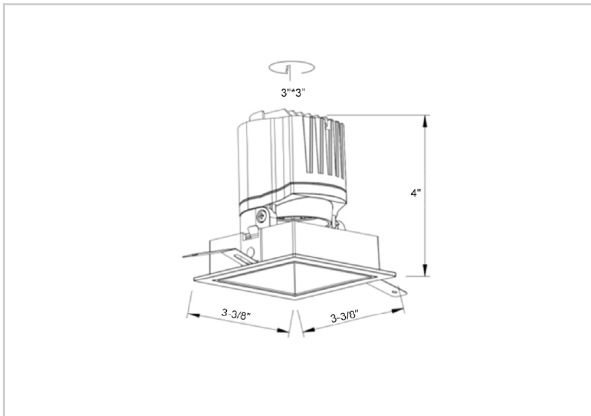

## Product Code : IK-RGLEAMD-L-15W-35K-WH-90C-24D

Voltage	100 - 277 V AC, 50-60 Hz
Lumen Output	1408.57lm
Power	15W
Efficacy	140lm/w
CCT	3500K
CRI	>90
Beam Angle	24°
Light Distribution	Medium
LED Light Source	Osram SOLERIQ S 19
Start Time	Instant
Driver	Stand Alone (included)
Operating Position	Swiveling Type
Dimming	On-Off / Triac / 0-10 V
Construction	Sqaure
Mounting Type	Recessed
Heads	Single Head
Body Material	Aluminium Die cast
Finish	White
Length	4-3/8"
Height	5-1/8"
Diameter	4"
Cut Out	4"x4"
Optics	Darklight Technology Black, Silver
Width (W)	4-3/8"
Application Area	Guest Room, Corridor, Restaurant, Meeting Room Club, Hall, Hotel Entrance

### Beam Spread (Options)

Spot	15°	Medium	24°	Flood	38°	Wide Flood	60°
ft	Ø	ft	Ø	ft	Ø	ft	Ø
3.0	0.72	3.0	1.41	3.0	2.03	3.0	3.15
9.0	2.15	9.0	4.22	9.0	6.09	9.0	9.45
15.0	3.58	15.0	7.04	15.0	10.15	15.0	15.75