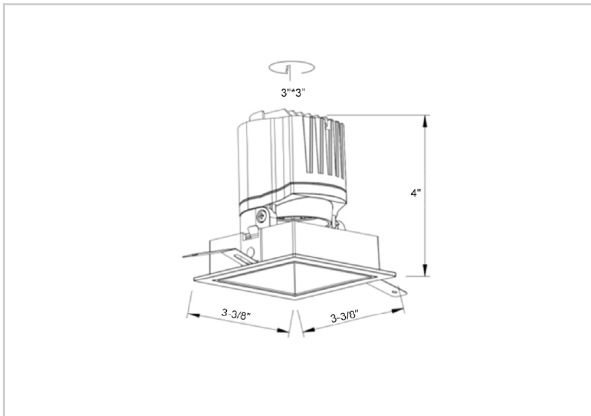

## Product Code : IK-RGLEAMD-L-15W-30K-WH-90C-24D

|                    |   |
|--------------------|---|
| Voltage            | 100 - 277 V AC, 50-60 Hz  |
| Lumen Output       | 1341.5lm  |
| Power              | 15W   |
| Efficacy           | 140lm/w   |
| CCT                | 3000K   |
| CRI                | >90   |
| Beam Angle         | 24°   |
| Light Distribution | Medium  |
| LED Light Source   | Osram SOLERIQ S 19  |
| Start Time         | Instant   |
| Driver             | Stand Alone (included)  |
| Operating Position | Swiveling Type  |
| Dimming            | On-Off / Triac / 0-10 V   |
| Construction       | Sqaure  |
| Mounting Type      | Recessed  |
| Heads              | Single Head   |
| Body Material      | Aluminium Die cast  |
| Finish             | White   |
| Length             | 4-3/8"  |
| Height             | 5-1/8"  |
| Diameter           | 4"  |
| Cut Out            | 4"x4"   |
| Optics             | Darklight Technology Black, Silver  |
| Width (W)          | 4-3/8"  |
| Application Area   | Guest Room, Corridor, Restaurant, Meeting Room Club, Hall, Hotel Entrance |

### Beam Spread (Options)

| Spot | 15°  | Medium | 24°  | Flood | 38°   | Wide Flood | 60°   |
|------|------|--------|------|-------|-------|------------|-------|
| ft   | Ø    | ft     | Ø    | ft    | Ø     | ft         | Ø     |
| 3.0  | 0.72 | 3.0    | 1.41 | 3.0   | 2.03  | 3.0        | 3.15  |
| 9.0  | 2.15 | 9.0    | 4.22 | 9.0   | 6.09  | 9.0        | 9.45  |
| 15.0 | 3.58 | 15.0   | 7.04 | 15.0  | 10.15 | 15.0       | 15.75 |