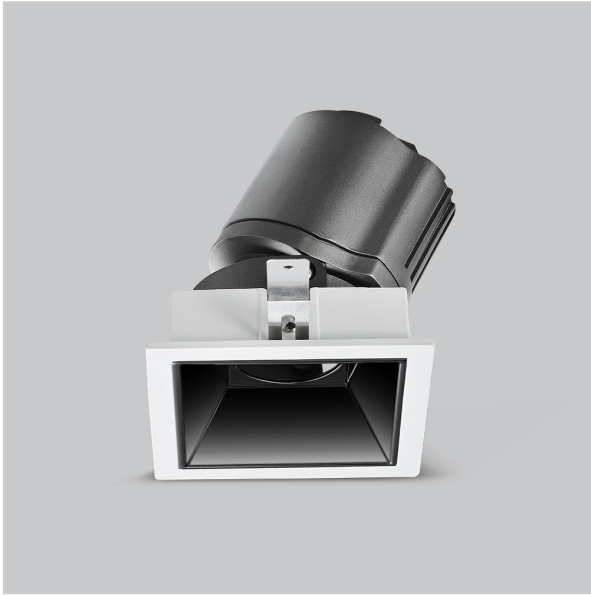

# Gleam Down Lights

ITEM SKU#: 662187494142

## Product Code : IK-RGLEAMD-L-15W-30K-WH-90C-24D

|                    |   |
|--------------------|---|
| Voltage            | 100 - 277 V AC, 50-60 Hz  |
| Lumen Output       | 1341.5lm  |
| Power              | 15W   |
| Efficacy           | 140lm/w   |
| CCT                | 3000K   |
| CRI                | >90   |
| Beam Angle         | 24°   |
| Light Distribution | Medium  |
| LED Light Source   | Osram SOLERIQ S 19  |
| Start Time         | Instant   |
| Driver             | Stand Alone (included)  |
| Operating Position | Swiveling Type  |
| Dimming            | On-Off / Triac / 0-10 V   |
| Construction       | Sqaure  |
| Mounting Type      | Recessed  |
| Heads              | Single Head   |
| Body Material      | Aluminium Die cast  |
| Finish             | White   |
| Length             | 4-3/8"  |
| Height             | 5-1/8"  |
| Diameter           | 4"  |
| Cut Out            | 4"x4"   |
| Optics             | Darklight Technology Black, Silver  |
| Width (W)          | 4-3/8"  |
| Application Area   | Guest Room, Corridor, Restaurant, Meeting Room Club, Hall, Hotel Entrance |

Gleam, a square shaped LED downlight is made of aluminum die cast with high quality powder coated luminaire housing and optimum heat sink that ensure high-durability. The specular darklight reflector in this store light allows outstanding visual comfort to the visitors so that they are able to explore the merchandise with ease.