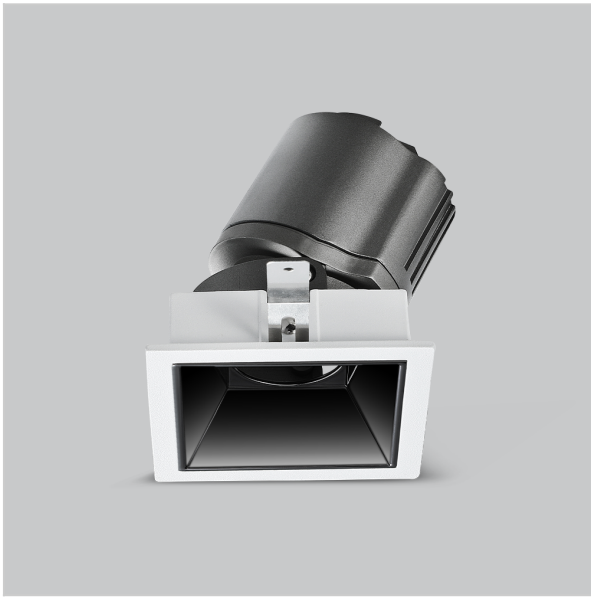

Gleam Down Lights

ITEM SKU#: 662187494135

Product Code : IK-RGLEAMD-L-15W-27K-WH-90C-24D

Voltage	100 - 277 V AC, 50-60 Hz
Lumen Output	1277.61lm
Power	15W
Efficacy	140lm/w
CCT	2700K
CRI	>90
Beam Angle	24°
Light Distribution	Medium
LED Light Source	Osram SOLERIQ S 19
Start Time	Instant
Driver	Stand Alone (included)
Operating Position	Swiveling Type
Dimming	On-Off / Triac / 0-10 V
Construction	Sqaure
Mounting Type	Recessed
Heads	Single Head
Body Material	Aluminium Die cast
Finish	White
Length	4-3/8"
Height	5-1/8"
Diameter	4"
Cut Out	4"x4"
Optics	Darklight Technology Black, Silver
Width (W)	4-3/8"
Application Area	Guest Room, Corridor, Restaurant, Meeting Room Club, Hall, Hotel Entrance

Beam Spread (Options)

Spot	15°	Medium	24°	Flood	38°	Wide Flood	60°
ft	Ø	ft	Ø	ft	Ø	ft	Ø
3.0	0.72	3.0	1.41	3.0	2.03	3.0	3.15
9.0	2.15	9.0	4.22	9.0	6.09	9.0	9.45
15.0	3.58	15.0	7.04	15.0	10.15	15.0	15.75

Gleam, a square shaped LED downlight is made of aluminum die cast with high quality powder coated luminaire housing and optimum heat sink that ensure high-durability. The specular darklight reflector in this store light allows outstanding visual comfort to the visitors so that they are able to explore the merchandise with ease.