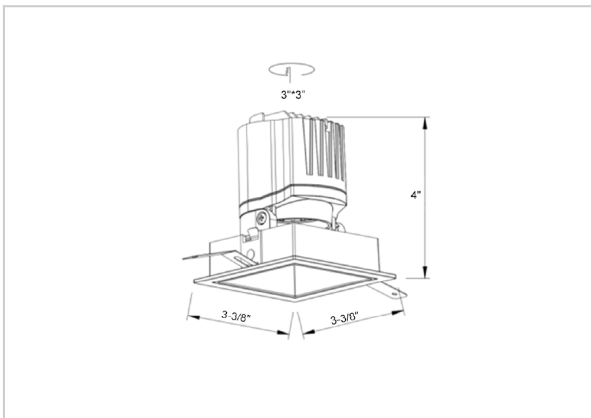

Gleam Down Lights

ITEM SKU#: 662187494135

Product Code : IK-RGLEAMD-L-15W-27K-WH-90C-24D

Voltage	100 - 277 V AC, 50-60 Hz
Lumen Output	1277.61lm
Power	15W
Efficacy	140lm/w
CCT	2700K
CRI	>90
Beam Angle	24°
Light Distribution	Medium
LED Light Source	Osram SOLERIQ S 19
Start Time	Instant
Driver	Stand Alone (included)
Operating Position	Swiveling Type
Dimming	On-Off / Triac / 0-10 V
Construction	Sqaure
Mounting Type	Recessed
Heads	Single Head
Body Material	Aluminium Die cast
Finish	White
Length	4-3/8"
Height	5-1/8"
Diameter	4"
Cut Out	4"x4"
Optics	Darklight Technology Black, Silver
Width (W)	4-3/8"
Application Area	Guest Room, Corridor, Restaurant, Meeting Room Club, Hall, Hotel Entrance

Beam Spread (Options)

Spot	15°	Medium	24°	Flood	38°	Wide Flood	60°
ft	Ø	ft	Ø	ft	Ø	ft	Ø
3.0	0.72	3.0	1.41	3.0	2.03	3.0	3.15
9.0	2.15	9.0	4.22	9.0	6.09	9.0	9.45
15.0	3.58	15.0	7.04	15.0	10.15	15.0	15.75

Gleam, a square shaped LED downlight is made of aluminum die cast with high quality powder coated luminaire housing and optimum heat sink that ensure high-durability. The specular darklight reflector in this store light allows outstanding visual comfort to the visitors so that they are able to explore the merchandise with ease.