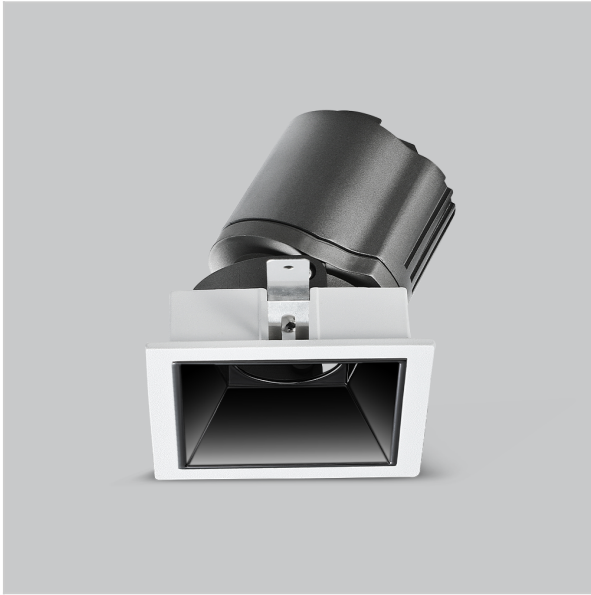

Gleam Down Lights

ITEM SKU#: 662187494128

Product Code : IK-RGLEAMD-L-15W-40K-WH-90C-15D

Voltage	100 - 277 V AC, 50-60 Hz
Lumen Output	1447.03lm
Power	15W
Efficacy	140lm/w
CCT	4000K
CRI	>90
Beam Angle	15°
Light Distribution	Spot
LED Light Source	Osram SOLERIQ S 19
Start Time	Instant
Driver	Stand Alone (included)
Operating Position	Swiveling Type
Dimming	On-Off / Triac / 0-10 V
Construction	Sqaure
Mounting Type	Recessed
Heads	Single Head
Body Material	Aluminium Die cast
Finish	White
Length	4-3/8"
Height	5-1/8"
Diameter	4"
Cut Out	4"x4"
Optics	Darklight Technology Black, Silver
Width (W)	4-3/8"
Application Area	Guest Room, Corridor, Restaurant, Meeting Room Club, Hall, Hotel Entrance

Beam Spread (Options)

Spot 15°		Medium 24°		Flood 38°		Wide Flood 60°	
ft	Ø	ft	Ø	ft	Ø	ft	Ø
3.0	0.72	3.0	1.41	3.0	2.03	3.0	3.15
9.0	2.15	9.0	4.22	9.0	6.09	9.0	9.45
15.0	3.58	15.0	7.04	15.0	10.15	15.0	15.75

Gleam, a square shaped LED downlight is made of aluminum die cast with high quality powder coated luminaire housing and optimum heat sink that ensure high-durability. The specular darklight reflector in this store light allows outstanding visual comfort to the visitors so that they are able to explore the merchandise with ease.