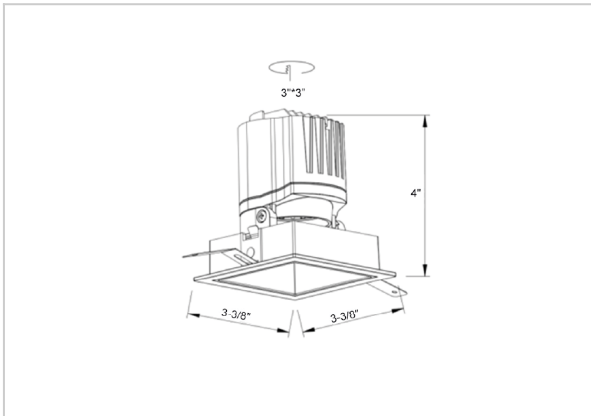

Gleam Down Lights

ITEM SKU#: 662187494128

Product Code : IK-RGLEAMD-L-15W-40K-WH-90C-15D

Voltage	100 - 277 V AC, 50-60 Hz
Lumen Output	1447.03lm
Power	15W
Efficacy	140lm/w
CCT	4000K
CRI	>90
Beam Angle	15°
Light Distribution	Spot
LED Light Source	Osram SOLERIQ S 19
Start Time	Instant
Driver	Stand Alone (included)
Operating Position	Swiveling Type
Dimming	On-Off / Triac / 0-10 V
Construction	Sqaure
Mounting Type	Recessed
Heads	Single Head
Body Material	Aluminium Die cast
Finish	White
Length	4-3/8"
Height	5-1/8"
Diameter	4"
Cut Out	4"x4"
Optics	Darklight Technology Black, Silver
Width (W)	4-3/8"
Application Area	Guest Room, Corridor, Restaurant, Meeting Room Club, Hall, Hotel Entrance

Beam Spread (Options)

Spot 15°		Medium 24°		Flood 38°		Wide Flood 60°	
ft	Ø	ft	Ø	ft	Ø	ft	Ø
3.0	0.72	3.0	1.41	3.0	2.03	3.0	3.15
9.0	2.15	9.0	4.22	9.0	6.09	9.0	9.45
15.0	3.58	15.0	7.04	15.0	10.15	15.0	15.75