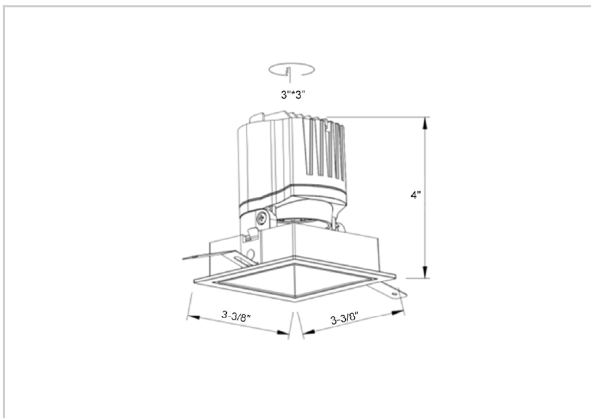

## Product Code : IK-RGLEAMD-L-15W-40K-WH-90C-15D

Voltage	100 - 277 V AC, 50-60 Hz
Lumen Output	1447.03lm
Power	15W
Efficacy	140lm/w
CCT	4000K
CRI	>90
Beam Angle	15°
Light Distribution	Spot
LED Light Source	Osram SOLERIQ S 19
Start Time	Instant
Driver	Stand Alone (included)
Operating Position	Swiveling Type
Dimming	On-Off / Triac / 0-10 V
Construction	Sqaure
Mounting Type	Recessed
Heads	Single Head
Body Material	Aluminium Die cast
Finish	White
Length	4-3/8"
Height	5-1/8"
Diameter	4"
Cut Out	4"x4"
Optics	Darklight Technology Black, Silver
Width (W)	4-3/8"
Application Area	Guest Room, Corridor, Restaurant, Meeting Room Club, Hall, Hotel Entrance

### Beam Spread (Options)

Spot 15°		Medium 24°		Flood 38°		Wide Flood 60°	
ft	Ø	ft	Ø	ft	Ø	ft	Ø
3.0	0.72	3.0	1.41	3.0	2.03	3.0	3.15
9.0	2.15	9.0	4.22	9.0	6.09	9.0	9.45
15.0	3.58	15.0	7.04	15.0	10.15	15.0	15.75