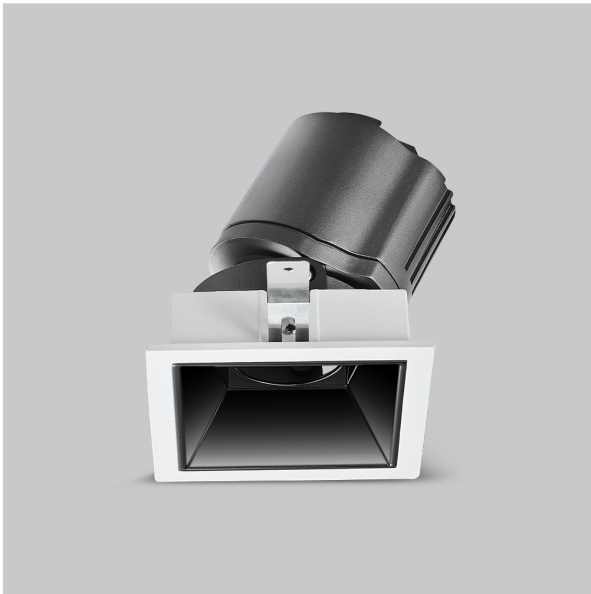

# Gleam Down Lights

ITEM SKU#: 662187494128

## Product Code : IK-RGLEAMD-L-15W-40K-WH-90C-15D

Voltage	100 - 277 V AC, 50-60 Hz
Lumen Output	1447.03lm
Power	15W
Efficacy	140lm/w
CCT	4000K
CRI	>90
Beam Angle	15°
Light Distribution	Spot
LED Light Source	Osram SOLERIQ S 19
Start Time	Instant
Driver	Stand Alone (included)
Operating Position	Swiveling Type
Dimming	On-Off / Triac / 0-10 V
Construction	Sqaure
Mounting Type	Recessed
Heads	Single Head
Body Material	Aluminium Die cast
Finish	White
Length	4-3/8"
Height	5-1/8"
Diameter	4"
Cut Out	4"x4"
Optics	Darklight Technology Black, Silver
Width (W)	4-3/8"
Application Area	Guest Room, Corridor, Restaurant, Meeting Room Club, Hall, Hotel Entrance

### Beam Spread (Options)

Spot 15°		Medium 24°		Flood 38°		Wide Flood 60°	
ft	Ø	ft	Ø	ft	Ø	ft	Ø
3.0	0.72	3.0	1.41	3.0	2.03	3.0	3.15
9.0	2.15	9.0	4.22	9.0	6.09	9.0	9.45
15.0	3.58	15.0	7.04	15.0	10.15	15.0	15.75

Gleam, a square shaped LED downlight is made of aluminum die cast with high quality powder coated luminaire housing and optimum heat sink that ensure high-durability. The specular darklight reflector in this store light allows outstanding visual comfort to the visitors so that they are able to explore the merchandise with ease.