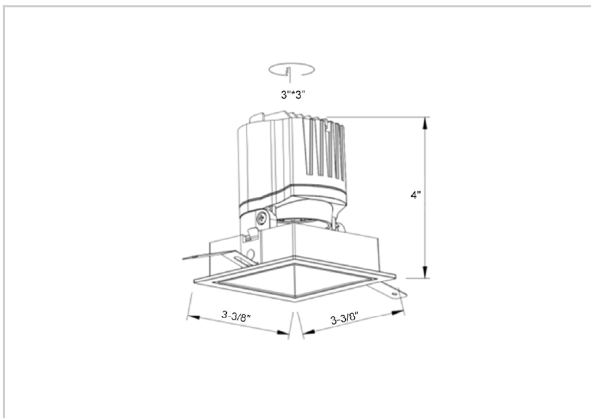

Gleam Down Lights

ITEM SKU#: 662187494111

Product Code : IK-RGLEAMD-L-15W-35K-WH-90C-15D

Voltage	100 - 277 V AC, 50-60 Hz
Lumen Output	1378.12lm
Power	15W
Efficacy	140lm/w
CCT	3500K
CRI	>90
Beam Angle	15°
Light Distribution	Spot
LED Light Source	Osram SOLERIQ S 19
Start Time	Instant
Driver	Stand Alone (included)
Operating Position	Swiveling Type
Dimming	On-Off / Triac / 0-10 V
Construction	Sqaure
Mounting Type	Recessed
Heads	Single Head
Body Material	Aluminium Die cast
Finish	White
Length	4-3/8"
Height	5-1/8"
Diameter	4"
Cut Out	4"x4"
Optics	Darklight Technology Black, Silver
Width (W)	4-3/8"
Application Area	Guest Room, Corridor, Restaurant, Meeting Room Club, Hall, Hotel Entrance

Beam Spread (Options)

Spot 15°		Medium 24°		Flood 38°		Wide Flood 60°	
ft	Ø	ft	Ø	ft	Ø	ft	Ø
3.0	0.72	3.0	1.41	3.0	2.03	3.0	3.15
9.0	2.15	9.0	4.22	9.0	6.09	9.0	9.45
15.0	3.58	15.0	7.04	15.0	10.15	15.0	15.75