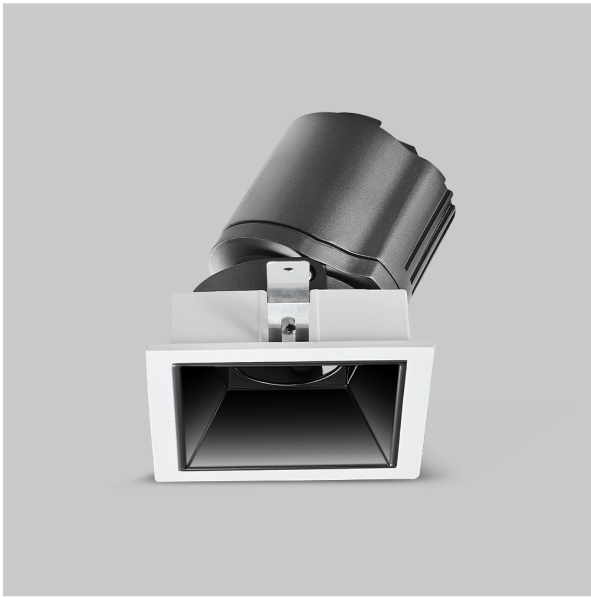

Gleam Down Lights

ITEM SKU#: 662187494111

Product Code : IK-RGLEAMD-L-15W-35K-WH-90C-15D

Voltage	100 - 277 V AC, 50-60 Hz
Lumen Output	1378.12lm
Power	15W
Efficacy	140lm/w
CCT	3500K
CRI	>90
Beam Angle	15°
Light Distribution	Spot
LED Light Source	Osram SOLERIQ S 19
Start Time	Instant
Driver	Stand Alone (included)
Operating Position	Swiveling Type
Dimming	On-Off / Triac / 0-10 V
Construction	Sqaure
Mounting Type	Recessed
Heads	Single Head
Body Material	Aluminium Die cast
Finish	White
Length	4-3/8"
Height	5-1/8"
Diameter	4"
Cut Out	4"x4"
Optics	Darklight Technology Black, Silver
Width (W)	4-3/8"
Application Area	Guest Room, Corridor, Restaurant, Meeting Room Club, Hall, Hotel Entrance

Beam Spread (Options)

Spot 15°		Medium 24°		Flood 38°		Wide Flood 60°	
ft	Ø	ft	Ø	ft	Ø	ft	Ø
3.0	0.72	3.0	1.41	3.0	2.03	3.0	3.15
9.0	2.15	9.0	4.22	9.0	6.09	9.0	9.45
15.0	3.58	15.0	7.04	15.0	10.15	15.0	15.75

Gleam, a square shaped LED downlight is made of aluminum die cast with high quality powder coated luminaire housing and optimum heat sink that ensure high-durability. The specular darklight reflector in this store light allows outstanding visual comfort to the visitors so that they are able to explore the merchandise with ease.