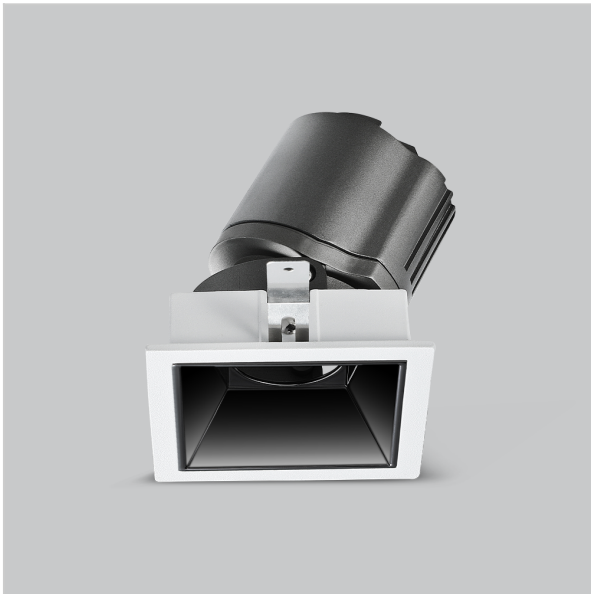

Gleam Down Lights

ITEM SKU#: 662187494104

Product Code : IK-RGLEAMD-L-15W-30K-WH-90C-15D

Voltage	100 - 277 V AC, 50-60 Hz
Lumen Output	1312.5lm
Power	15W
Efficacy	140lm/w
CCT	3000K
CRI	>90
Beam Angle	15°
Light Distribution	Spot
LED Light Source	Osram SOLERIQ S 19
Start Time	Instant
Driver	Stand Alone (included)
Operating Position	Swiveling Type
Dimming	On-Off / Triac / 0-10 V
Construction	Sqaure
Mounting Type	Recessed
Heads	Single Head
Body Material	Aluminium Die cast
Finish	White
Length	4-3/8"
Height	5-1/8"
Diameter	4"
Cut Out	4"x4"
Optics	Darklight Technology Black, Silver
Width (W)	4-3/8"
Application Area	Guest Room, Corridor, Restaurant, Meeting Room Club, Hall, Hotel Entrance

Beam Spread (Options)

Spot 15°		Medium 24°		Flood 38°		Wide Flood 60°	
ft	Ø	ft	Ø	ft	Ø	ft	Ø
3.0	0.72	3.0	1.41	3.0	2.03	3.0	3.15
9.0	2.15	9.0	4.22	9.0	6.09	9.0	9.45
15.0	3.58	15.0	7.04	15.0	10.15	15.0	15.75

Gleam, a square shaped LED downlight is made of aluminum die cast with high quality powder coated luminaire housing and optimum heat sink that ensure high-durability. The specular darklight reflector in this store light allows outstanding visual comfort to the visitors so that they are able to explore the merchandise with ease.