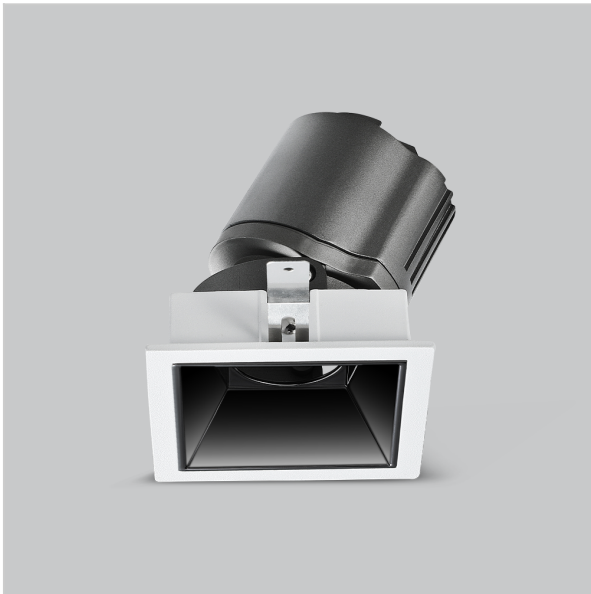

Gleam Down Lights

ITEM SKU#: 662187494098

Product Code : IK-RGLEAMD-L-15W-27K-WH-90C-15D

Voltage	100 - 277 V AC, 50-60 Hz
Lumen Output	1250lm
Power	15W
Efficacy	140lm/w
CCT	2700K
CRI	>90
Beam Angle	15°
Light Distribution	Spot
LED Light Source	Osram SOLERIQ S 19
Start Time	Instant
Driver	Stand Alone (included)
Operating Position	Swiveling Type
Dimming	On-Off / Triac / 0-10 V
Construction	Sqaure
Mounting Type	Recessed
Heads	Single Head
Body Material	Aluminium Die cast
Finish	White
Length	4-3/8"
Height	5-1/8"
Diameter	4"
Cut Out	4"x4"
Optics	Darklight Technology Black, Silver
Width (W)	4-3/8"
Application Area	Guest Room, Corridor, Restaurant, Meeting Room Club, Hall, Hotel Entrance

Beam Spread (Options)

Spot 15°		Medium 24°		Flood 38°		Wide Flood 60°	
ft	Ø	ft	Ø	ft	Ø	ft	Ø
3.0	0.72	3.0	1.41	3.0	2.03	3.0	3.15
9.0	2.15	9.0	4.22	9.0	6.09	9.0	9.45
15.0	3.58	15.0	7.04	15.0	10.15	15.0	15.75

Gleam, a square shaped LED downlight is made of aluminum die cast with high quality powder coated luminaire housing and optimum heat sink that ensure high-durability. The specular darklight reflector in this store light allows outstanding visual comfort to the visitors so that they are able to explore the merchandise with ease.