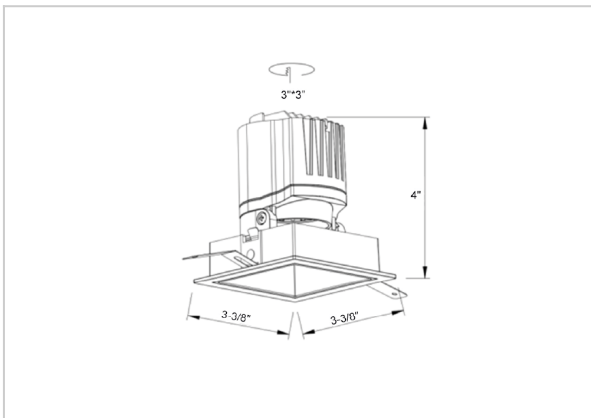

Gleam Down Lights

ITEM SKU#: 662187494098

Product Code : IK-RGLEAMD-L-15W-27K-WH-90C-15D

Voltage	100 - 277 V AC, 50-60 Hz
Lumen Output	1250lm
Power	15W
Efficacy	140lm/w
CCT	2700K
CRI	>90
Beam Angle	15°
Light Distribution	Spot
LED Light Source	Osram SOLERIQ S 19
Start Time	Instant
Driver	Stand Alone (included)
Operating Position	Swiveling Type
Dimming	On-Off / Triac / 0-10 V
Construction	Sqaure
Mounting Type	Recessed
Heads	Single Head
Body Material	Aluminium Die cast
Finish	White
Length	4-3/8"
Height	5-1/8"
Diameter	4"
Cut Out	4"x4"
Optics	Darklight Technology Black, Silver
Width (W)	4-3/8"
Application Area	Guest Room, Corridor, Restaurant, Meeting Room Club, Hall, Hotel Entrance

Beam Spread (Options)

Spot 15°		Medium 24°		Flood 38°		Wide Flood 60°	
ft	Ø	ft	Ø	ft	Ø	ft	Ø
3.0	0.72	3.0	1.41	3.0	2.03	3.0	3.15
9.0	2.15	9.0	4.22	9.0	6.09	9.0	9.45
15.0	3.58	15.0	7.04	15.0	10.15	15.0	15.75