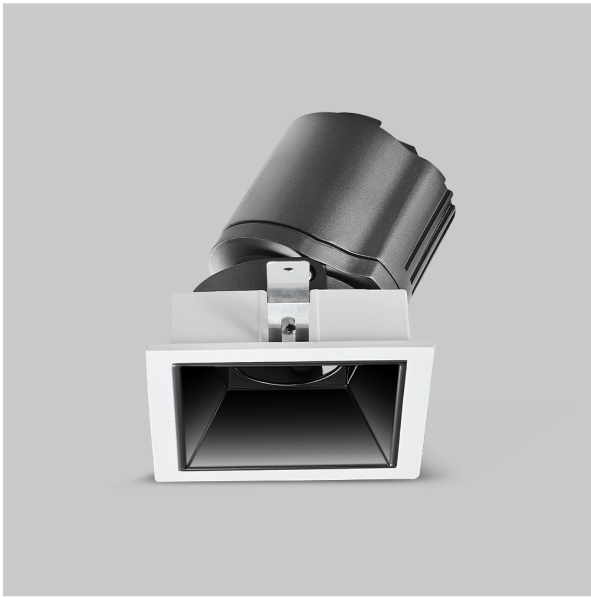

Gleam Down Lights

ITEM SKU#: 662187494074

Product Code : IK-RGLEAMDLM-8W-35K-WH-90C-60D

Voltage	100 - 277 V AC, 50-60 Hz
Lumen Output	729.96lm
Power	8W
Efficacy	140lm/w
CCT	3500K
CRI	>90
Beam Angle	60°
Light Distribution	Wide flood
LED Light Source	Osram SOLERIQ S 19
Start Time	Instant
Driver	Stand Alone (included)
Operating Position	Swiveling Type
Dimming	On-Off / Triac / 0-10 V
Construction	Sqaure
Mounting Type	Recessed
Heads	Single Head
Body Material	Aluminium Die cast
Finish	White
Length	3-3/8"
Height	4"
Diameter	2-7/8"
Cut Out	3"x3"
Optics	Darklight Technology Black, Silver
Width (W)	3-3/8"
Application Area	Guest Room, Corridor, Restaurant, Meeting Room Club, Hall, Hotel Entrance

Beam Spread (Options)

Spot	15°	Medium	24°	Flood	38°	Wide Flood	60°
ft	Ø	ft	Ø	ft	Ø	ft	Ø
3.0	0.72	3.0	1.41	3.0	2.03	3.0	3.15
9.0	2.15	9.0	4.22	9.0	6.09	9.0	9.45
15.0	3.58	15.0	7.04	15.0	10.15	15.0	15.75

Gleam, a square shaped LED downlight is made of aluminum die cast with high quality powder coated luminaire housing and optimum heat sink that ensure high-durability. The specular darklight reflector in this store light allows outstanding visual comfort to the visitors so that they are able to explore the merchandise with ease.