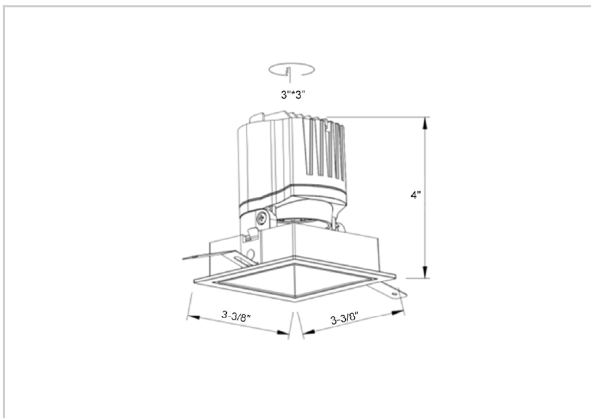

Gleam Down Lights

ITEM SKU#: 662187494074

Product Code : IK-RGLEAMDLM-8W-35K-WH-90C-60D

Voltage	100 - 277 V AC, 50-60 Hz
Lumen Output	729.96lm
Power	8W
Efficacy	140lm/w
CCT	3500K
CRI	>90
Beam Angle	60°
Light Distribution	Wide flood
LED Light Source	Osram SOLERIQ S 19
Start Time	Instant
Driver	Stand Alone (included)
Operating Position	Swiveling Type
Dimming	On-Off / Triac / 0-10 V
Construction	Sqaure
Mounting Type	Recessed
Heads	Single Head
Body Material	Aluminium Die cast
Finish	White
Length	3-3/8"
Height	4"
Diameter	2-7/8"
Cut Out	3"x3"
Optics	Darklight Technology Black, Silver
Width (W)	3-3/8"
Application Area	Guest Room, Corridor, Restaurant, Meeting Room Club, Hall, Hotel Entrance

Beam Spread (Options)

Spot	15°	Medium	24°	Flood	38°	Wide Flood	60°
ft	Ø	ft	Ø	ft	Ø	ft	Ø
3.0	0.72	3.0	1.41	3.0	2.03	3.0	3.15
9.0	2.15	9.0	4.22	9.0	6.09	9.0	9.45
15.0	3.58	15.0	7.04	15.0	10.15	15.0	15.75

Gleam, a square shaped LED downlight is made of aluminum die cast with high quality powder coated luminaire housing and optimum heat sink that ensure high-durability. The specular darklight reflector in this store light allows outstanding visual comfort to the visitors so that they are able to explore the merchandise with ease.