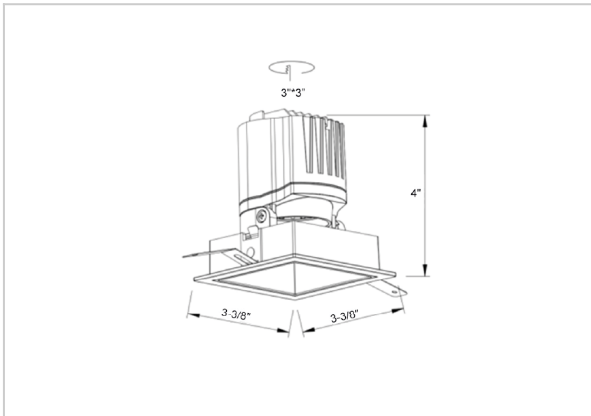

Gleam Down Lights

ITEM SKU#: 662187494036

Product Code : IK-RGLEAMDLM-8W-40K-WH-90C-38D

Voltage	100 - 277 V AC, 50-60 Hz
Lumen Output	753.55lm
Power	8W
Efficacy	140lm/w
CCT	4000K
CRI	>90
Beam Angle	38°
Light Distribution	Flood
LED Light Source	Osram SOLERIQ S 19
Start Time	Instant
Driver	Stand Alone (included)
Operating Position	Swiveling Type
Dimming	On-Off / Triac / 0-10 V
Construction	Sqaure
Mounting Type	Recessed
Heads	Single Head
Body Material	Aluminium Die cast
Finish	White
Length	3-3/8"
Height	4"
Diameter	2-7/8"
Cut Out	3"x3"
Optics	Darklight Technology Black, Silver
Width (W)	3-3/8"
Application Area	Guest Room, Corridor, Restaurant, Meeting Room Club, Hall, Hotel Entrance

Beam Spread (Options)

Spot	15°	Medium	24°	Flood	38°	Wide Flood	60°
ft	Ø	ft	Ø	ft	Ø	ft	Ø
3.0	0.72	3.0	1.41	3.0	2.03	3.0	3.15
9.0	2.15	9.0	4.22	9.0	6.09	9.0	9.45
15.0	3.58	15.0	7.04	15.0	10.15	15.0	15.75

Gleam, a square shaped LED downlight is made of aluminum die cast with high quality powder coated luminaire housing and optimum heat sink that ensure high-durability. The specular darklight reflector in this store light allows outstanding visual comfort to the visitors so that they are able to explore the merchandis with ease.