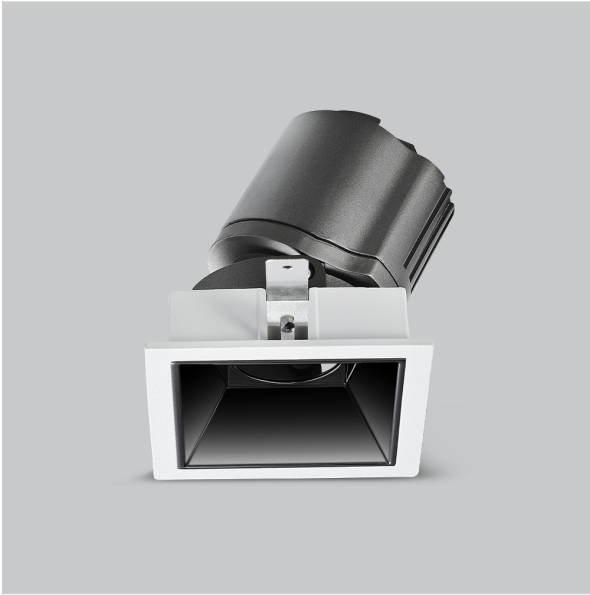

Gleam Down Lights

ITEM SKU#: 662187494029

Product Code : IK-RGLEAMDLM-8W-35K-WH-90C-38D

Voltage	100 - 277 V AC, 50-60 Hz
Lumen Output	717.67lm
Power	8W
Efficacy	140lm/w
CCT	3500K
CRI	>90
Beam Angle	38°
Light Distribution	Flood
LED Light Source	Osram SOLERIQ S 19
Start Time	Instant
Driver	Stand Alone (included)
Operating Position	Swiveling Type
Dimming	On-Off / Triac / 0-10 V
Construction	Sqaure
Mounting Type	Recessed
Heads	Single Head
Body Material	Aluminium Die cast
Finish	White
Length	3-3/8"
Height	4"
Diameter	2-7/8"
Cut Out	3"x3"
Optics	Darklight Technology Black, Silver
Width (W)	3-3/8"
Application Area	Guest Room, Corridor, Restaurant, Meeting Room Club, Hall, Hotel Entrance

Beam Spread (Options)

Spot	15°	Medium	24°	Flood	38°	Wide Flood	60°
ft	Ø	ft	Ø	ft	Ø	ft	Ø
3.0	0.72	3.0	1.41	3.0	2.03	3.0	3.15
9.0	2.15	9.0	4.22	9.0	6.09	9.0	9.45
15.0	3.58	15.0	7.04	15.0	10.15	15.0	15.75

Gleam, a square shaped LED downlight is made of aluminum die cast with high quality powder coated luminaire housing and optimum heat sink that ensure high-durability. The specular darklight reflector in this store light allows outstanding visual comfort to the visitors so that they are able to explore the merchandise with ease.