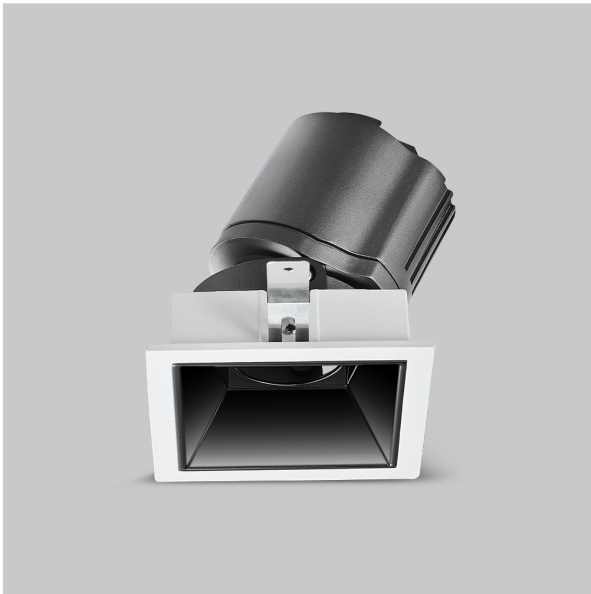

# Gleam Down Lights

ITEM SKU#: 662187494012

## Product Code : IK-RGLEAMD-L-8W-30K-WH-90C-38D

Voltage	100 - 277 V AC, 50-60 Hz
Lumen Output	683.5lm
Power	8W
Efficacy	140lm/w
CCT	3000K
CRI	>90
Beam Angle	38°
Light Distribution	Flood
LED Light Source	Osram SOLERIQ S 19
Start Time	Instant
Driver	Stand Alone (included)
Operating Position	Swiveling Type
Dimming	On-Off / Triac / 0-10 V
Construction	Sqaure
Mounting Type	Recessed
Heads	Single Head
Body Material	Aluminium Die cast
Finish	White
Length	3-3/8"
Height	4"
Diameter	2-7/8"
Cut Out	3"x3"
Optics	Darklight Technology Black, Silver
Width (W)	3-3/8"
Application Area	Guest Room, Corridor, Restaurant, Meeting Room Club, Hall, Hotel Entrance

### Beam Spread (Options)

Spot	15°	Medium	24°	Flood	38°	Wide Flood	60°
ft	Ø	ft	Ø	ft	Ø	ft	Ø
3.0	0.72	3.0	1.41	3.0	2.03	3.0	3.15
9.0	2.15	9.0	4.22	9.0	6.09	9.0	9.45
15.0	3.58	15.0	7.04	15.0	10.15	15.0	15.75

Gleam, a square shaped LED downlight is made of aluminum die cast with high quality powder coated luminaire housing and optimum heat sink that ensure high-durability. The specular darklight reflector in this store light allows outstanding visual comfort to the visitors so that they are able to explore the merchandise with ease.