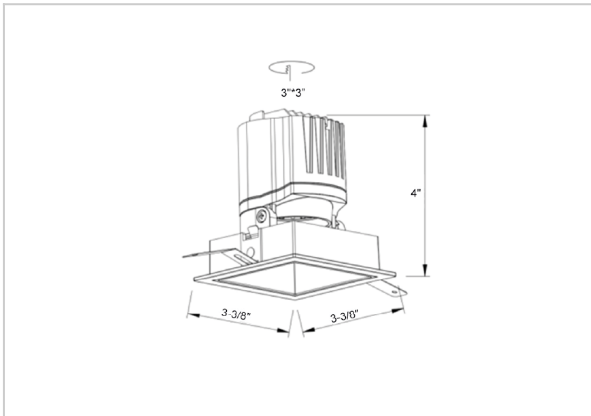

## Product Code : IK-RGLEAMD-L-8W-30K-WH-90C-38D

Voltage	100 - 277 V AC, 50-60 Hz
Lumen Output	683.5lm
Power	8W
Efficacy	140lm/w
CCT	3000K
CRI	>90
Beam Angle	38°
Light Distribution	Flood
LED Light Source	Osram SOLERIQ S 19
Start Time	Instant
Driver	Stand Alone (included)
Operating Position	Swiveling Type
Dimming	On-Off / Triac / 0-10 V
Construction	Sqaure
Mounting Type	Recessed
Heads	Single Head
Body Material	Aluminium Die cast
Finish	White
Length	3-3/8"
Height	4"
Diameter	2-7/8"
Cut Out	3"x3"
Optics	Darklight Technology Black, Silver
Width (W)	3-3/8"
Application Area	Guest Room, Corridor, Restaurant, Meeting Room Club, Hall, Hotel Entrance

### Beam Spread (Options)

Spot	15°	Medium	24°	Flood	38°	Wide Flood	60°
ft	Ø	ft	Ø	ft	Ø	ft	Ø
3.0	0.72	3.0	1.41	3.0	2.03	3.0	3.15
9.0	2.15	9.0	4.22	9.0	6.09	9.0	9.45
15.0	3.58	15.0	7.04	15.0	10.15	15.0	15.75