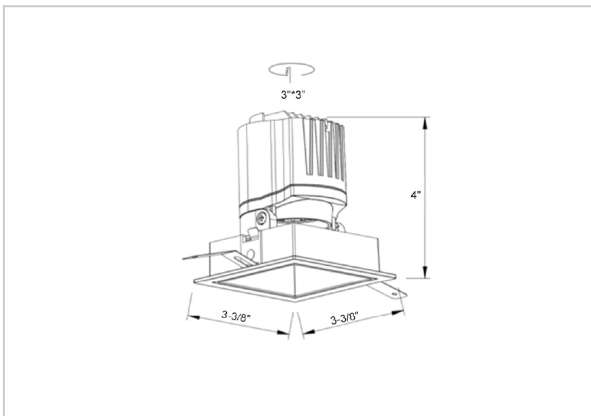

## Product Code : IK-RGLEAMD-L-8W-30K-WH-90C-38D

Voltage	100 - 277 V AC, 50-60 Hz
Lumen Output	683.5lm
Power	8W
Efficacy	140lm/w
CCT	3000K
CRI	>90
Beam Angle	38°
Light Distribution	Flood
LED Light Source	Osram SOLERIQ S 19
Start Time	Instant
Driver	Stand Alone (included)
Operating Position	Swiveling Type
Dimming	On-Off / Triac / 0-10 V
Construction	Sqaure
Mounting Type	Recessed
Heads	Single Head
Body Material	Aluminium Die cast
Finish	White
Length	3-3/8"
Height	4"
Diameter	2-7/8"
Cut Out	3"x3"
Optics	Darklight Technology Black, Silver
Width (W)	3-3/8"
Application Area	Guest Room, Corridor, Restaurant, Meeting Room Club, Hall, Hotel Entrance

### Beam Spread (Options)

Spot	15°	Medium	24°	Flood	38°	Wide Flood	60°
ft	Ø	ft	Ø	ft	Ø	ft	Ø
3.0	0.72	3.0	1.41	3.0	2.03	3.0	3.15
9.0	2.15	9.0	4.22	9.0	6.09	9.0	9.45
15.0	3.58	15.0	7.04	15.0	10.15	15.0	15.75