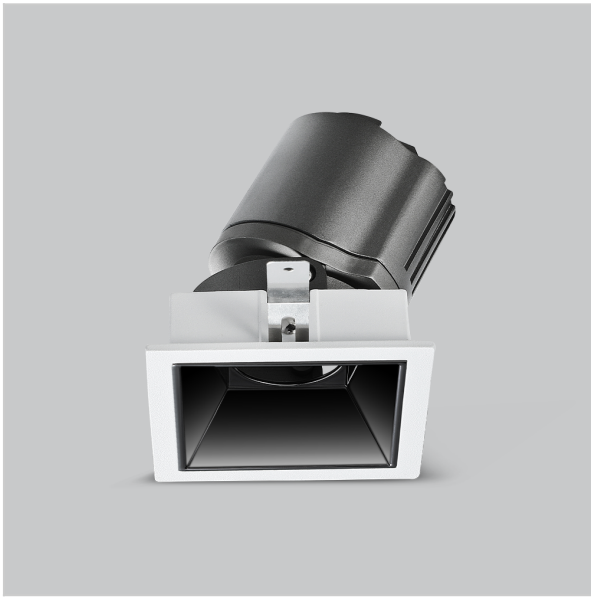

Gleam Down Lights

ITEM SKU#: 662187494005

Product Code : IK-RGLEAMD-L-8W-27K-WH-90C-38D

Voltage	100 - 277 V AC, 50-60 Hz
Lumen Output	650.95lm
Power	8W
Efficacy	140lm/w
CCT	2700K
CRI	>90
Beam Angle	38°
Light Distribution	Flood
LED Light Source	Osram SOLERIQ S 19
Start Time	Instant
Driver	Stand Alone (included)
Operating Position	Swiveling Type
Dimming	On-Off / Triac / 0-10 V
Construction	Sqaure
Mounting Type	Recessed
Heads	Single Head
Body Material	Aluminium Die cast
Finish	White
Length	3-3/8"
Height	4"
Diameter	2-7/8"
Cut Out	3"x3"
Optics	Darklight Technology Black, Silver
Width (W)	3-3/8"
Application Area	Guest Room, Corridor, Restaurant, Meeting Room Club, Hall, Hotel Entrance

Beam Spread (Options)

Spot	15°	Medium	24°	Flood	38°	Wide Flood	60°
ft	Ø	ft	Ø	ft	Ø	ft	Ø
3.0	0.72	3.0	1.41	3.0	2.03	3.0	3.15
9.0	2.15	9.0	4.22	9.0	6.09	9.0	9.45
15.0	3.58	15.0	7.04	15.0	10.15	15.0	15.75

Gleam, a square shaped LED downlight is made of aluminum die cast with high quality powder coated luminaire housing and optimum heat sink that ensure high-durability. The specular darklight reflector in this store light allows outstanding visual comfort to the visitors so that they are able to explore the merchandis with ease.