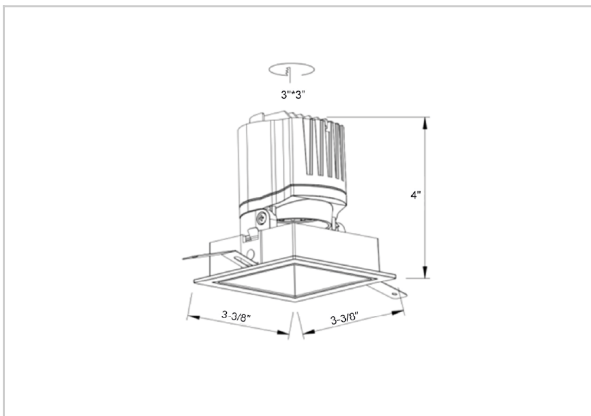

Gleam Down Lights

ITEM SKU#: 662187493992

Product Code : IK-RGLEAMDLM-8W-40K-WH-90C-24D

Voltage	100 - 277 V AC, 50-60 Hz
Lumen Output	746.94lm
Power	8W
Efficacy	140lm/w
CCT	4000K
CRI	>90
Beam Angle	24°
Light Distribution	Medium
LED Light Source	Osram SOLERIQ S 19
Start Time	Instant
Driver	Stand Alone (included)
Operating Position	Swiveling Type
Dimming	On-Off / Triac / 0-10 V
Construction	Sqaure
Mounting Type	Recessed
Heads	Single Head
Body Material	Aluminium Die cast
Finish	White
Length	3-3/8"
Height	4"
Diameter	2-7/8"
Cut Out	3"x3"
Optics	Darklight Technology Black, Silver
Width (W)	3-3/8"
Application Area	Guest Room, Corridor, Restaurant, Meeting Room Club, Hall, Hotel Entrance

Beam Spread (Options)

Spot	15°	Medium	24°	Flood	38°	Wide Flood	60°
ft	Ø	ft	Ø	ft	Ø	ft	Ø
3.0	0.72	3.0	1.41	3.0	2.03	3.0	3.15
9.0	2.15	9.0	4.22	9.0	6.09	9.0	9.45
15.0	3.58	15.0	7.04	15.0	10.15	15.0	15.75

Gleam, a square shaped LED downlight is made of aluminum die cast with high quality powder coated luminaire housing and optimum heat sink that ensure high-durability. The specular darklight reflector in this store light allows outstanding visual comfort to the visitors so that they are able to explore the merchandise with ease.