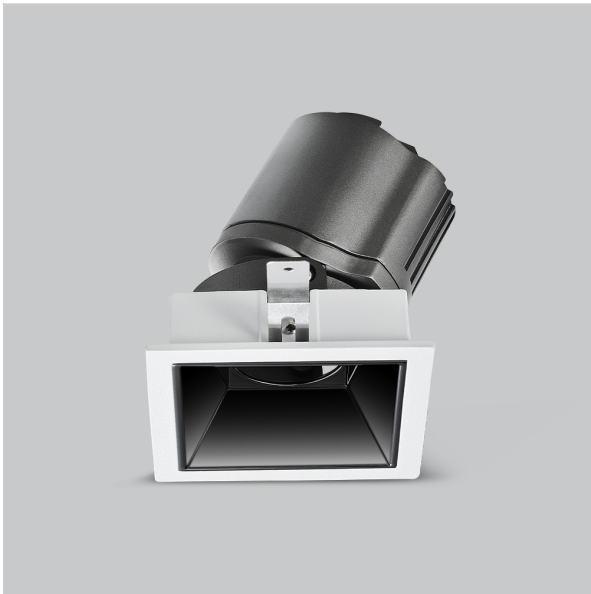

Gleam Down Lights

ITEM SKU#: 662187493992

Product Code : IK-RGLEAMDLM-8W-40K-WH-90C-24D

Voltage	100 - 277 V AC, 50-60 Hz
Lumen Output	746.94lm
Power	8W
Efficacy	140lm/w
CCT	4000K
CRI	>90
Beam Angle	24°
Light Distribution	Medium
LED Light Source	Osram SOLERIQ S 19
Start Time	Instant
Driver	Stand Alone (included)
Operating Position	Swiveling Type
Dimming	On-Off / Triac / 0-10 V
Construction	Sqaure
Mounting Type	Recessed
Heads	Single Head
Body Material	Aluminium Die cast
Finish	White
Length	3-3/8"
Height	4"
Diameter	2-7/8"
Cut Out	3"x3"
Optics	Darklight Technology Black, Silver
Width (W)	3-3/8"
Application Area	Guest Room, Corridor, Restaurant, Meeting Room Club, Hall, Hotel Entrance

Beam Spread (Options)

Spot	15°	Medium	24°	Flood	38°	Wide Flood	60°
ft	Ø	ft	Ø	ft	Ø	ft	Ø
3.0	0.72	3.0	1.41	3.0	2.03	3.0	3.15
9.0	2.15	9.0	4.22	9.0	6.09	9.0	9.45
15.0	3.58	15.0	7.04	15.0	10.15	15.0	15.75

Gleam, a square shaped LED downlight is made of aluminum die cast with high quality powder coated luminaire housing and optimum heat sink that ensure high-durability. The specular darklight reflector in this store light allows outstanding visual comfort to the visitors so that they are able to explore the merchandise with ease.