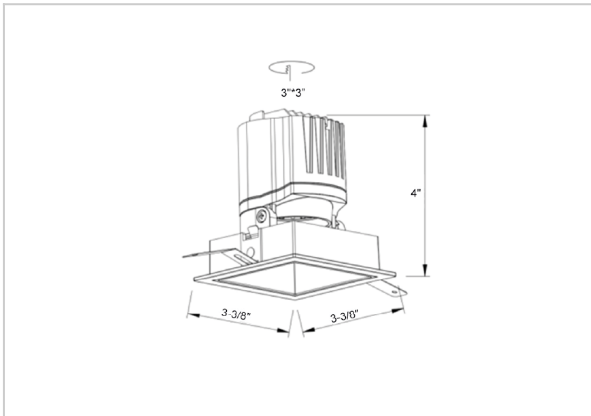

Gleam Down Lights

ITEM SKU#: 662187493978

Product Code : IK-RGLEAMDLM-8W-35K-WH-90C-24D

Voltage	100 - 277 V AC, 50-60 Hz
Lumen Output	711.37lm
Power	8W
Efficacy	140lm/w
CCT	3500K
CRI	>90
Beam Angle	24°
Light Distribution	Medium
LED Light Source	Osram SOLERIQ S 19
Start Time	Instant
Driver	Stand Alone (included)
Operating Position	Swiveling Type
Dimming	On-Off / Triac / 0-10 V
Construction	Sqaure
Mounting Type	Recessed
Heads	Single Head
Body Material	Aluminium Die cast
Finish	White
Length	3-3/8"
Height	4"
Diameter	2-7/8"
Cut Out	3"x3"
Optics	Darklight Technology Black, Silver
Width (W)	3-3/8"
Application Area	Guest Room, Corridor, Restaurant, Meeting Room Club, Hall, Hotel Entrance

Beam Spread (Options)

Spot	15°	Medium	24°	Flood	38°	Wide Flood	60°
ft	Ø	ft	Ø	ft	Ø	ft	Ø
3.0	0.72	3.0	1.41	3.0	2.03	3.0	3.15
9.0	2.15	9.0	4.22	9.0	6.09	9.0	9.45
15.0	3.58	15.0	7.04	15.0	10.15	15.0	15.75

Gleam, a square shaped LED downlight is made of aluminum die cast with high quality powder coated luminaire housing and optimum heat sink that ensure high-durability. The specular darklight reflector in this store light allows outstanding visual comfort to the visitors so that they are able to explore the erchandise with ease.