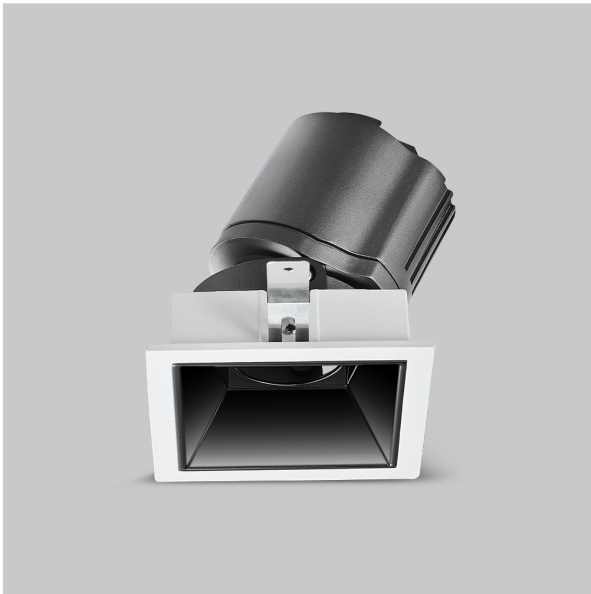

Gleam Down Lights

ITEM SKU#: 662187493978

Product Code : IK-RGLEAMDLM-8W-35K-WH-90C-24D

| | |
|--------------------|---|
| Voltage | 100 - 277 V AC, 50-60 Hz |
| Lumen Output | 711.37lm |
| Power | 8W |
| Efficacy | 140lm/w |
| CCT | 3500K |
| CRI | >90 |
| Beam Angle | 24° |
| Light Distribution | Medium |
| LED Light Source | Osram SOLERIQ S 19 |
| Start Time | Instant |
| Driver | Stand Alone (included) |
| Operating Position | Swiveling Type |
| Dimming | On-Off / Triac / 0-10 V |
| Construction | Sqaure |
| Mounting Type | Recessed |
| Heads | Single Head |
| Body Material | Aluminium Die cast |
| Finish | White |
| Length | 3-3/8" |
| Height | 4" |
| Diameter | 2-7/8" |
| Cut Out | 3"x3" |
| Optics | Darklight Technology Black, Silver |
| Width (W) | 3-3/8" |
| Application Area | Guest Room, Corridor, Restaurant, Meeting Room Club, Hall, Hotel Entrance |

Beam Spread (Options)

| Spot | 15° | Medium | 24° | Flood | 38° | Wide Flood | 60° |
|------|------|--------|------|-------|-------|------------|-------|
| ft | Ø | ft | Ø | ft | Ø | ft | Ø |
| 3.0 | 0.72 | 3.0 | 1.41 | 3.0 | 2.03 | 3.0 | 3.15 |
| 9.0 | 2.15 | 9.0 | 4.22 | 9.0 | 6.09 | 9.0 | 9.45 |
| 15.0 | 3.58 | 15.0 | 7.04 | 15.0 | 10.15 | 15.0 | 15.75 |

Gleam, a square shaped LED downlight is made of aluminum die cast with high quality powder coated luminaire housing and optimum heat sink that ensure high-durability. The specular darklight reflector in this store light allows outstanding visual comfort to the visitors so that they are able to explore the erchandise with ease.