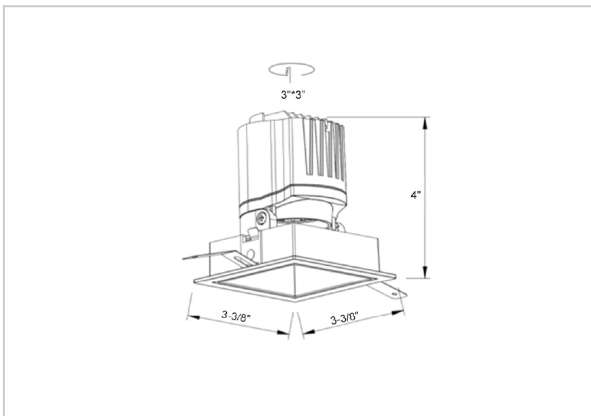

Gleam Down Lights

ITEM SKU#: 662187493978

Product Code : IK-RGLEAMDLM-8W-35K-WH-90C-24D

| | |
|--------------------|---|
| Voltage | 100 - 277 V AC, 50-60 Hz |
| Lumen Output | 711.37lm |
| Power | 8W |
| Efficacy | 140lm/w |
| CCT | 3500K |
| CRI | >90 |
| Beam Angle | 24° |
| Light Distribution | Medium |
| LED Light Source | Osram SOLERIQ S 19 |
| Start Time | Instant |
| Driver | Stand Alone (included) |
| Operating Position | Swiveling Type |
| Dimming | On-Off / Triac / 0-10 V |
| Construction | Sqaure |
| Mounting Type | Recessed |
| Heads | Single Head |
| Body Material | Aluminium Die cast |
| Finish | White |
| Length | 3-3/8" |
| Height | 4" |
| Diameter | 2-7/8" |
| Cut Out | 3"x3" |
| Optics | Darklight Technology Black, Silver |
| Width (W) | 3-3/8" |
| Application Area | Guest Room, Corridor, Restaurant, Meeting Room Club, Hall, Hotel Entrance |

Beam Spread (Options)

| Spot | 15° | Medium | 24° | Flood | 38° | Wide Flood | 60° |
|------|------|--------|------|-------|-------|------------|-------|
| ft | Ø | ft | Ø | ft | Ø | ft | Ø |
| 3.0 | 0.72 | 3.0 | 1.41 | 3.0 | 2.03 | 3.0 | 3.15 |
| 9.0 | 2.15 | 9.0 | 4.22 | 9.0 | 6.09 | 9.0 | 9.45 |
| 15.0 | 3.58 | 15.0 | 7.04 | 15.0 | 10.15 | 15.0 | 15.75 |