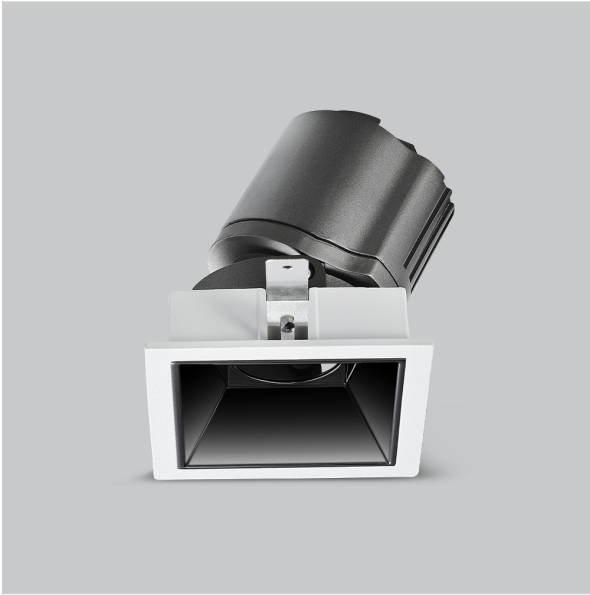

# Gleam Down Lights

ITEM SKU#: 662187493961

## Product Code : IK-RGLEAMDLM-8W-30K-WH-90C-24D

Voltage	100 - 277 V AC, 50-60 Hz
Lumen Output	677.5lm
Power	8W
Efficacy	140lm/w
CCT	3000K
CRI	>90
Beam Angle	24°
Light Distribution	Medium
LED Light Source	Osram SOLERIQ S 19
Start Time	Instant
Driver	Stand Alone (included)
Operating Position	Swiveling Type
Dimming	On-Off / Triac / 0-10 V
Construction	Sqaure
Mounting Type	Recessed
Heads	Single Head
Body Material	Aluminium Die cast
Finish	White
Length	3-3/8"
Height	4"
Diameter	2-7/8"
Cut Out	3"x3"
Optics	Darklight Technology Black, Silver
Width (W)	3-3/8"
Application Area	Guest Room, Corridor, Restaurant, Meeting Room Club, Hall, Hotel Entrance

### Beam Spread (Options)

Spot	15°	Medium	24°	Flood	38°	Wide Flood	60°
ft	Ø	ft	Ø	ft	Ø	ft	Ø
3.0	0.72	3.0	1.41	3.0	2.03	3.0	3.15
9.0	2.15	9.0	4.22	9.0	6.09	9.0	9.45
15.0	3.58	15.0	7.04	15.0	10.15	15.0	15.75

Gleam, a square shaped LED downlight is made of aluminum die cast with high quality powder coated luminaire housing and optimum heat sink that ensure high-durability. The specular darklight reflector in this store light allows outstanding visual comfort to the visitors so that they are able to explore the merchandise with ease.