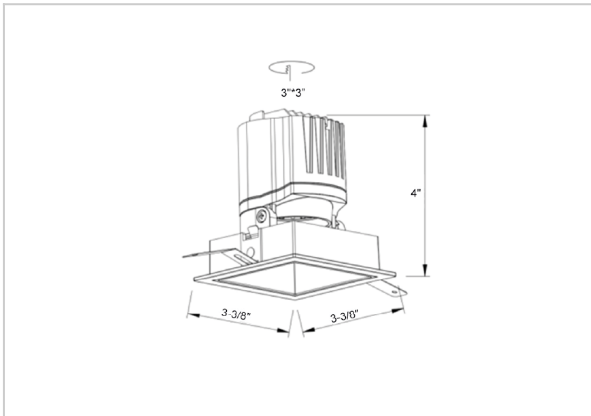

Gleam Down Lights

ITEM SKU#: 662187493954

Product Code : IK-RGLEAMDLM-8W-27K-WH-90C-24D

Voltage	100 - 277 V AC, 50-60 Hz
Lumen Output	645.23lm
Power	8W
Efficacy	140lm/w
CCT	2700K
CRI	>90
Beam Angle	24°
Light Distribution	Medium
LED Light Source	Osram SOLERIQ S 19
Start Time	Instant
Driver	Stand Alone (included)
Operating Position	Swiveling Type
Dimming	On-Off / Triac / 0-10 V
Construction	Sqaure
Mounting Type	Recessed
Heads	Single Head
Body Material	Aluminium Die cast
Finish	White
Length	3-3/8"
Height	4"
Diameter	2-7/8"
Cut Out	3"x3"
Optics	Darklight Technology Black, Silver
Width (W)	3-3/8"
Application Area	Guest Room, Corridor, Restaurant, Meeting Room Club, Hall, Hotel Entrance

Beam Spread (Options)

Spot	15°	Medium	24°	Flood	38°	Wide Flood	60°
ft	Ø	ft	Ø	ft	Ø	ft	Ø
3.0	0.72	3.0	1.41	3.0	2.03	3.0	3.15
9.0	2.15	9.0	4.22	9.0	6.09	9.0	9.45
15.0	3.58	15.0	7.04	15.0	10.15	15.0	15.75

Gleam, a square shaped LED downlight is made of aluminum die cast with high quality powder coated luminaire housing and optimum heat sink that ensure high-durability. The specular darklight reflector in this store light allows outstanding visual comfort to the visitors so that they are able to explore the erchandise with ease.