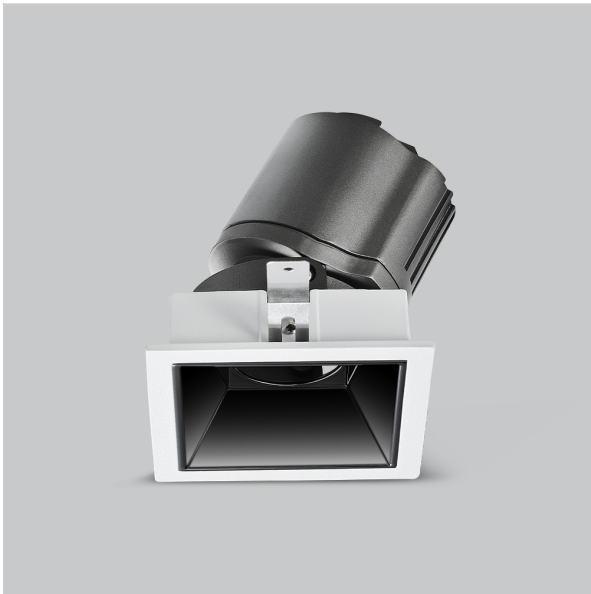

# Gleam Down Lights

ITEM SKU#: 662187493954

## Product Code : IK-RGLEAMDLM-8W-27K-WH-90C-24D

Voltage	100 - 277 V AC, 50-60 Hz
Lumen Output	645.23lm
Power	8W
Efficacy	140lm/w
CCT	2700K
CRI	>90
Beam Angle	24°
Light Distribution	Medium
LED Light Source	Osram SOLERIQ S 19
Start Time	Instant
Driver	Stand Alone (included)
Operating Position	Swiveling Type
Dimming	On-Off / Triac / 0-10 V
Construction	Sqaure
Mounting Type	Recessed
Heads	Single Head
Body Material	Aluminium Die cast
Finish	White
Length	3-3/8"
Height	4"
Diameter	2-7/8"
Cut Out	3"x3"
Optics	Darklight Technology Black, Silver
Width (W)	3-3/8"
Application Area	Guest Room, Corridor, Restaurant, Meeting Room Club, Hall, Hotel Entrance

### Beam Spread (Options)

Spot	15°	Medium	24°	Flood	38°	Wide Flood	60°
ft	Ø	ft	Ø	ft	Ø	ft	Ø
3.0	0.72	3.0	1.41	3.0	2.03	3.0	3.15
9.0	2.15	9.0	4.22	9.0	6.09	9.0	9.45
15.0	3.58	15.0	7.04	15.0	10.15	15.0	15.75

Gleam, a square shaped LED downlight is made of aluminum die cast with high quality powder coated luminaire housing and optimum heat sink that ensure high-durability. The specular darklight reflector in this store light allows outstanding visual comfort to the visitors so that they are able to explore the merchandise with ease.