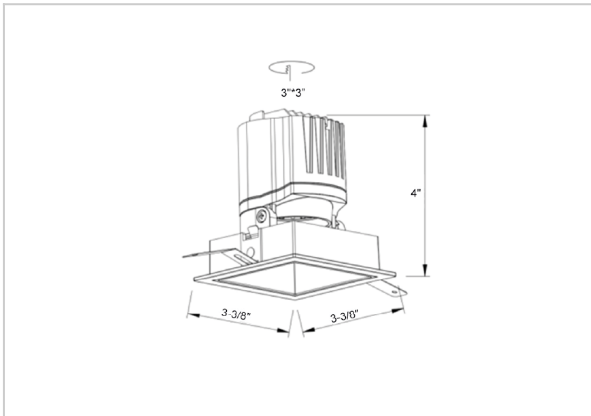

Gleam Down Lights

ITEM SKU#: 662187493954

Product Code : IK-RGLEAMDLM-8W-27K-WH-90C-24D

Voltage	100 - 277 V AC, 50-60 Hz
Lumen Output	645.23lm
Power	8W
Efficacy	140lm/w
CCT	2700K
CRI	>90
Beam Angle	24°
Light Distribution	Medium
LED Light Source	Osram SOLERIQ S 19
Start Time	Instant
Driver	Stand Alone (included)
Operating Position	Swiveling Type
Dimming	On-Off / Triac / 0-10 V
Construction	Sqaure
Mounting Type	Recessed
Heads	Single Head
Body Material	Aluminium Die cast
Finish	White
Length	3-3/8"
Height	4"
Diameter	2-7/8"
Cut Out	3"x3"
Optics	Darklight Technology Black, Silver
Width (W)	3-3/8"
Application Area	Guest Room, Corridor, Restaurant, Meeting Room Club, Hall, Hotel Entrance

Beam Spread (Options)

Spot	15°	Medium	24°	Flood	38°	Wide Flood	60°
ft	Ø	ft	Ø	ft	Ø	ft	Ø
3.0	0.72	3.0	1.41	3.0	2.03	3.0	3.15
9.0	2.15	9.0	4.22	9.0	6.09	9.0	9.45
15.0	3.58	15.0	7.04	15.0	10.15	15.0	15.75

Gleam, a square shaped LED downlight is made of aluminum die cast with high quality powder coated luminaire housing and optimum heat sink that ensure high-durability. The specular darklight reflector in this store light allows outstanding visual comfort to the visitors so that they are able to explore the erchandise with ease.

Technical Data

[IES File Link](#) ↓

[Installation Instructions Link](#) ↓