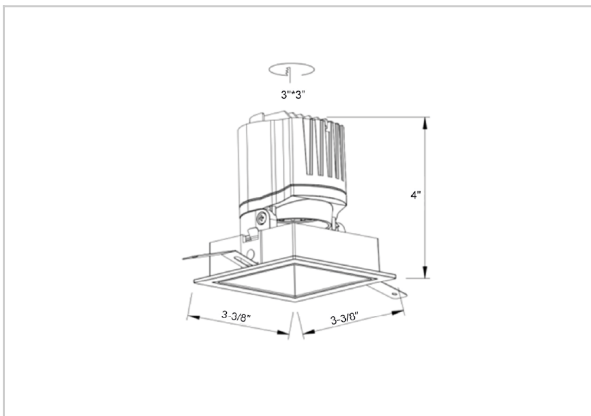

## Product Code : IK-RGLEAMDLM-8W-27K-WH-90C-24D

Voltage	100 - 277 V AC, 50-60 Hz
Lumen Output	645.23lm
Power	8W
Efficacy	140lm/w
CCT	2700K
CRI	>90
Beam Angle	24°
Light Distribution	Medium
LED Light Source	Osram SOLERIQ S 19
Start Time	Instant
Driver	Stand Alone (included)
Operating Position	Swiveling Type
Dimming	On-Off / Triac / 0-10 V
Construction	Sqaure
Mounting Type	Recessed
Heads	Single Head
Body Material	Aluminium Die cast
Finish	White
Length	3-3/8"
Height	4"
Diameter	2-7/8"
Cut Out	3"x3"
Optics	Darklight Technology Black, Silver
Width (W)	3-3/8"
Application Area	Guest Room, Corridor, Restaurant, Meeting Room Club, Hall, Hotel Entrance

### Beam Spread (Options)

Spot	15°	Medium	24°	Flood	38°	Wide Flood	60°
ft	Ø	ft	Ø	ft	Ø	ft	Ø
3.0	0.72	3.0	1.41	3.0	2.03	3.0	3.15
9.0	2.15	9.0	4.22	9.0	6.09	9.0	9.45
15.0	3.58	15.0	7.04	15.0	10.15	15.0	15.75