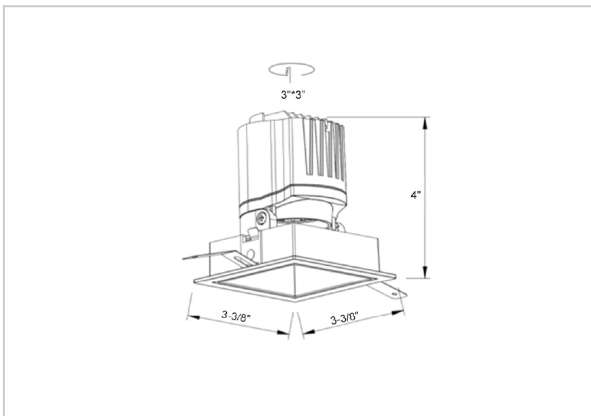

## Product Code : IK-RGLEAMDLM-8W-40K-WH-90C-15D

Voltage	100 - 277 V AC, 50-60 Hz
Lumen Output	802.73lm
Power	8W
Efficacy	140lm/w
CCT	4000K
CRI	>90
Beam Angle	15°
Light Distribution	Spot
LED Light Source	Osram SOLERIQ S 19
Start Time	Instant
Driver	Stand Alone (included)
Operating Position	Swiveling Type
Dimming	On-Off / Triac / 0-10 V
Construction	Sqaure
Mounting Type	Recessed
Heads	Single Head
Body Material	Aluminium Die cast
Finish	White
Length	3-3/8"
Height	4"
Diameter	2-7/8"
Cut Out	3"x3"
Optics	Darklight Technology Black, Silver
Width (W)	3-3/8"
Application Area	Guest Room, Corridor, Restaurant, Meeting Room Club, Hall, Hotel Entrance

### Beam Spread (Options)

Spot 15°		Medium 24°		Flood 38°		Wide Flood 60°	
ft	Ø	ft	Ø	ft	Ø	ft	Ø
3.0	0.72	3.0	1.41	3.0	2.03	3.0	3.15
9.0	2.15	9.0	4.22	9.0	6.09	9.0	9.45
15.0	3.58	15.0	7.04	15.0	10.15	15.0	15.75