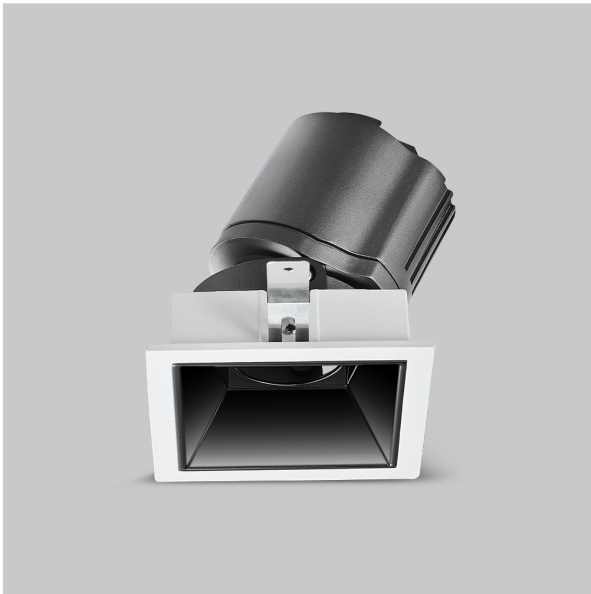

# Gleam Down Lights

ITEM SKU#: 662187493947

## Product Code : IK-RGLEAMDLM-8W-40K-WH-90C-15D

Voltage	100 - 277 V AC, 50-60 Hz
Lumen Output	802.73lm
Power	8W
Efficacy	140lm/w
CCT	4000K
CRI	>90
Beam Angle	15°
Light Distribution	Spot
LED Light Source	Osram SOLERIQ S 19
Start Time	Instant
Driver	Stand Alone (included)
Operating Position	Swiveling Type
Dimming	On-Off / Triac / 0-10 V
Construction	Sqaure
Mounting Type	Recessed
Heads	Single Head
Body Material	Aluminium Die cast
Finish	White
Length	3-3/8"
Height	4"
Diameter	2-7/8"
Cut Out	3"x3"
Optics	Darklight Technology Black, Silver
Width (W)	3-3/8"
Application Area	Guest Room, Corridor, Restaurant, Meeting Room Club, Hall, Hotel Entrance

### Beam Spread (Options)

Spot 15°		Medium 24°		Flood 38°		Wide Flood 60°	
ft	Ø	ft	Ø	ft	Ø	ft	Ø
3.0	0.72	3.0	1.41	3.0	2.03	3.0	3.15
9.0	2.15	9.0	4.22	9.0	6.09	9.0	9.45
15.0	3.58	15.0	7.04	15.0	10.15	15.0	15.75

Gleam, a square shaped LED downlight is made of aluminum die cast with high quality powder coated luminaire housing and optimum heat sink that ensure high-durability. The specular darklight reflector in this store light allows outstanding visual comfort to the visitors so that they are able to explore the erchandise with ease.