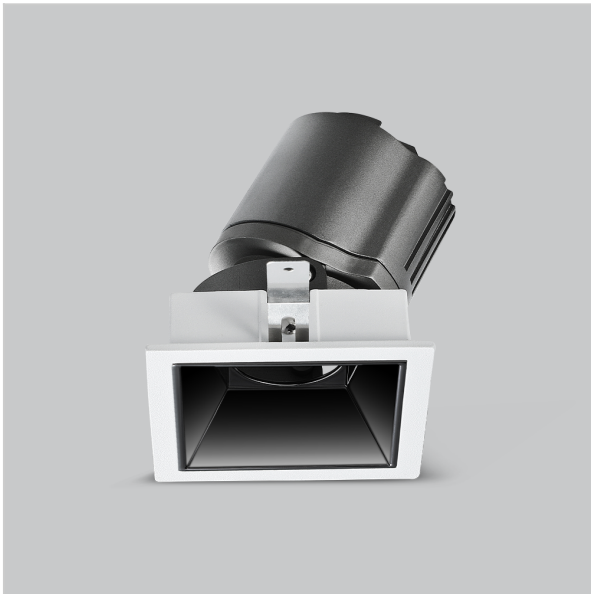

Gleam Down Lights

ITEM SKU#: 662187493930

Product Code : IK-RGLEAMDLM-8W-35K-WH-90C-15D

Voltage	100 - 277 V AC, 50-60 Hz
Lumen Output	764.5lm
Power	8W
Efficacy	140lm/w
CCT	3500K
CRI	>90
Beam Angle	15°
Light Distribution	Spot
LED Light Source	Osram SOLERIQ S 19
Start Time	Instant
Driver	Stand Alone (included)
Operating Position	Swiveling Type
Dimming	On-Off / Triac / 0-10 V
Construction	Sqaure
Mounting Type	Recessed
Heads	Single Head
Body Material	Aluminium Die cast
Finish	White
Length	3-3/8"
Height	4"
Diameter	2-7/8"
Cut Out	3"x3"
Optics	Darklight Technology Black, Silver
Width (W)	3-3/8"
Application Area	Guest Room, Corridor, Restaurant, Meeting Room Club, Hall, Hotel Entrance

Beam Spread (Options)

Spot 15°		Medium 24°		Flood 38°		Wide Flood 60°	
ft	Ø	ft	Ø	ft	Ø	ft	Ø
3.0	0.72	3.0	1.41	3.0	2.03	3.0	3.15
9.0	2.15	9.0	4.22	9.0	6.09	9.0	9.45
15.0	3.58	15.0	7.04	15.0	10.15	15.0	15.75

Gleam, a square shaped LED downlight is made of aluminum die cast with high quality powder coated luminaire housing and optimum heat sink that ensure high-durability. The specular darklight reflector in this store light allows outstanding visual comfort to the visitors so that they are able to explore the merchandise with ease.