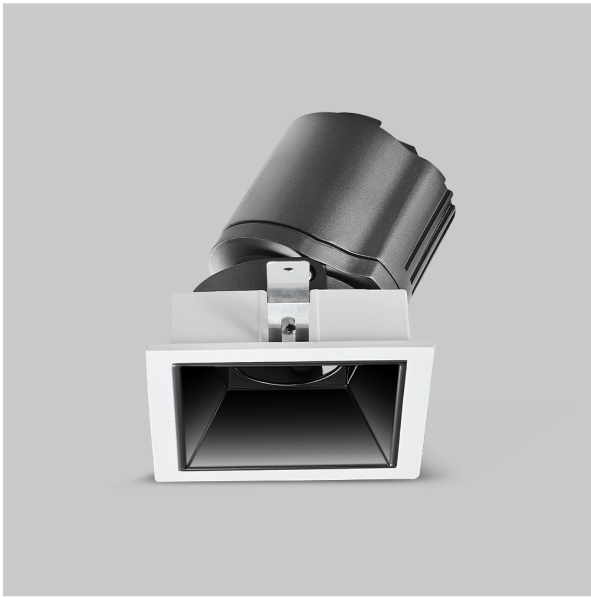

# Gleam Down Lights

ITEM SKU#: 662187493909

## Product Code : IK-RGLEAMD-L-8W-30K-WH-90C-15D

Voltage	100 - 277 V AC, 50-60 Hz
Lumen Output	728.1lm
Power	8W
Efficacy	140lm/w
CCT	3000K
CRI	>90
Beam Angle	15°
Light Distribution	Spot
LED Light Source	Osram SOLERIQ S 19
Start Time	Instant
Driver	Stand Alone (included)
Operating Position	Swiveling Type
Dimming	On-Off / Triac / 0-10 V
Construction	Sqaure
Mounting Type	Recessed
Heads	Single Head
Body Material	Aluminium Die cast
Finish	White
Length	3-3/8"
Height	4"
Diameter	2-7/8"
Cut Out	3"x3"
Optics	Darklight Technology Black, Silver
Width (W)	3-3/8"
Application Area	Guest Room, Corridor, Restaurant, Meeting Room Club, Hall, Hotel Entrance

### Beam Spread (Options)

Spot 15°		Medium 24°		Flood 38°		Wide Flood 60°	
ft	Ø	ft	Ø	ft	Ø	ft	Ø
3.0	0.72	3.0	1.41	3.0	2.03	3.0	3.15
9.0	2.15	9.0	4.22	9.0	6.09	9.0	9.45
15.0	3.58	15.0	7.04	15.0	10.15	15.0	15.75

Gleam, a square shaped LED downlight is made of aluminum die cast with high quality powder coated luminaire housing and optimum heat sink that ensure high-durability. The specular darklight reflector in this store light allows outstanding visual comfort to the visitors so that they are able to explore the merchandis with ease.