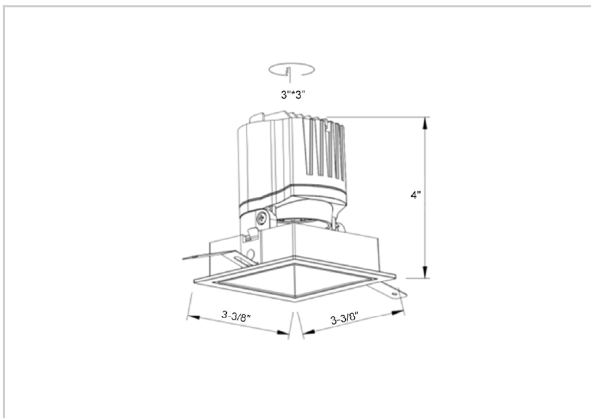

## Product Code : IK-RGLEAMD-L-8W-30K-WH-90C-15D

Voltage	100 - 277 V AC, 50-60 Hz
Lumen Output	728.1lm
Power	8W
Efficacy	140lm/w
CCT	3000K
CRI	>90
Beam Angle	15°
Light Distribution	Spot
LED Light Source	Osram SOLERIQ S 19
Start Time	Instant
Driver	Stand Alone (included)
Operating Position	Swiveling Type
Dimming	On-Off / Triac / 0-10 V
Construction	Sqaure
Mounting Type	Recessed
Heads	Single Head
Body Material	Aluminium Die cast
Finish	White
Length	3-3/8"
Height	4"
Diameter	2-7/8"
Cut Out	3"x3"
Optics	Darklight Technology Black, Silver
Width (W)	3-3/8"
Application Area	Guest Room, Corridor, Restaurant, Meeting Room Club, Hall, Hotel Entrance

### Beam Spread (Options)

Spot 15°		Medium 24°		Flood 38°		Wide Flood 60°	
ft	Ø	ft	Ø	ft	Ø	ft	Ø
3.0	0.72	3.0	1.41	3.0	2.03	3.0	3.15
9.0	2.15	9.0	4.22	9.0	6.09	9.0	9.45
15.0	3.58	15.0	7.04	15.0	10.15	15.0	15.75