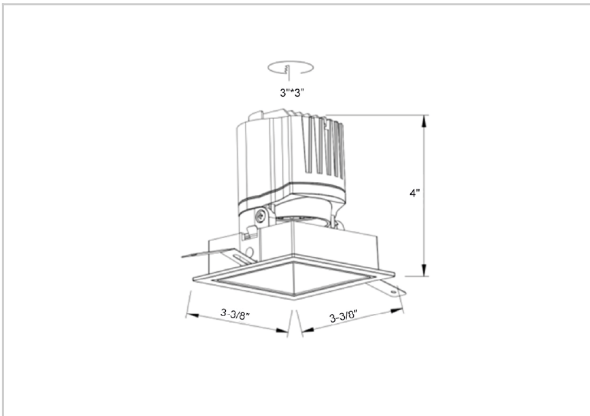

Gleam Down Lights

ITEM SKU#: 662187493886

Product Code : IK-RGLEAMD-L-15W-40K-BL-90C-60D

Voltage	100 - 277 V AC, 50-60 Hz
Lumen Output	1423.43lm
Power	15W
Efficacy	140lm/w
CCT	4000K
CRI	>90
Beam Angle	60°
Light Distribution	Wide flood
LED Light Source	Osram SOLERIQ S 19
Start Time	Instant
Driver	Stand Alone (included)
Operating Position	Swiveling Type
Dimming	On-Off / Triac / 0-10 V
Construction	Sqaure
Mounting Type	Recessed
Heads	Single Head
Body Material	Aluminium Die cast
Finish	Black
Length	4-3/8"
Height	5-1/8"
Diameter	4"
Cut Out	4"x4"
Optics	Darklight Technology Black, Silver
Width (W)	4-3/8"
Application Area	Guest Room, Corridor, Restaurant, Meeting Room Club, Hall, Hotel Entrance

Beam Spread (Options)

Spot	15°	Medium	24°	Flood	38°	Wide Flood	60°
ft	Ø	ft	Ø	ft	Ø	ft	Ø
3.0	0.72	3.0	1.41	3.0	2.03	3.0	3.15
9.0	2.15	9.0	4.22	9.0	6.09	9.0	9.45
15.0	3.58	15.0	7.04	15.0	10.15	15.0	15.75

Gleam, a square shaped LED downlight is made of aluminum die cast with high quality powder coated luminaire housing and optimum heat sink that ensure high-durability. The specular darklight reflector in this store light allows outstanding visual comfort to the visitors so that they are able to explore the merchandise with ease.