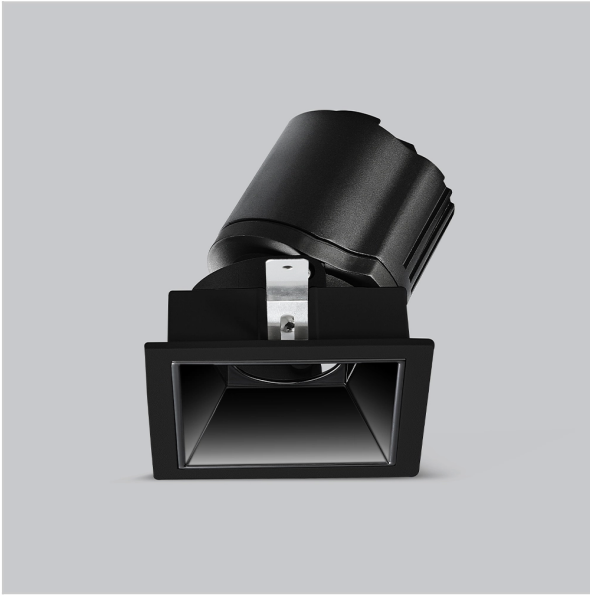

Gleam Down Lights

ITEM SKU#: 662187493886

Product Code : IK-RGLEAMD-L-15W-40K-BL-90C-60D

Voltage	100 - 277 V AC, 50-60 Hz
Lumen Output	1423.43lm
Power	15W
Efficacy	140lm/w
CCT	4000K
CRI	>90
Beam Angle	60°
Light Distribution	Wide flood
LED Light Source	Osram SOLERIQ S 19
Start Time	Instant
Driver	Stand Alone (included)
Operating Position	Swiveling Type
Dimming	On-Off / Triac / 0-10 V
Construction	Sqaure
Mounting Type	Recessed
Heads	Single Head
Body Material	Aluminium Die cast
Finish	Black
Length	4-3/8"
Height	5-1/8"
Diameter	4"
Cut Out	4"x4"
Optics	Darklight Technology Black, Silver
Width (W)	4-3/8"
Application Area	Guest Room, Corridor, Restaurant, Meeting Room Club, Hall, Hotel Entrance

Beam Spread (Options)

Spot	15°	Medium	24°	Flood	38°	Wide Flood	60°
ft	Ø	ft	Ø	ft	Ø	ft	Ø
3.0	0.72	3.0	1.41	3.0	2.03	3.0	3.15
9.0	2.15	9.0	4.22	9.0	6.09	9.0	9.45
15.0	3.58	15.0	7.04	15.0	10.15	15.0	15.75

Gleam, a square shaped LED downlight is made of aluminum die cast with high quality powder coated luminaire housing and optimum heat sink that ensure high-durability. The specular darklight reflector in this store light allows outstanding visual comfort to the visitors so that they are able to explore the merchandise with ease.