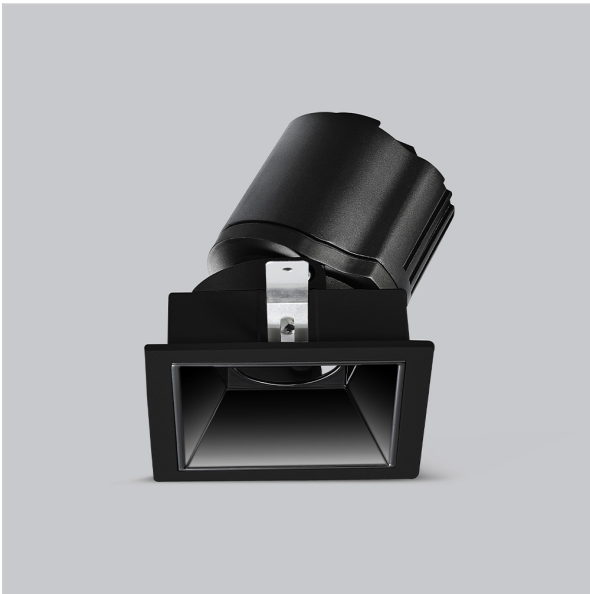

# Gleam Down Lights

ITEM SKU#: 662187493879

## Product Code : IK-RGLEAMD-L-15W-35K-BL-90C-60D

|                    |   |
|--------------------|---|
| Voltage            | 100 - 277 V AC, 50-60 Hz  |
| Lumen Output       | 1355.65lm   |
| Power              | 15W   |
| Efficacy           | 140lm/w   |
| CCT                | 3500K   |
| CRI                | >90   |
| Beam Angle         | 60°   |
| Light Distribution | Wide flood  |
| LED Light Source   | Osram SOLERIQ S 19  |
| Start Time         | Instant   |
| Driver             | Stand Alone (included)  |
| Operating Position | Swiveling Type  |
| Dimming            | On-Off / Triac / 0-10 V   |
| Construction       | Sqaure  |
| Mounting Type      | Recessed  |
| Heads              | Single Head   |
| Body Material      | Aluminium Die cast  |
| Finish             | Black   |
| Length             | 4-3/8"  |
| Height             | 5-1/8"  |
| Diameter           | 4"  |
| Cut Out            | 4"x4"   |
| Optics             | Darklight Technology Black, Silver  |
| Width (W)          | 4-3/8"  |
| Application Area   | Guest Room, Corridor, Restaurant, Meeting Room Club, Hall, Hotel Entrance |

### Beam Spread (Options)

| Spot | 15°  | Medium | 24°  | Flood | 38°   | Wide Flood | 60°   |
|------|------|--------|------|-------|-------|------------|-------|
| ft   | Ø    | ft     | Ø    | ft    | Ø     | ft         | Ø     |
| 3.0  | 0.72 | 3.0    | 1.41 | 3.0   | 2.03  | 3.0        | 3.15  |
| 9.0  | 2.15 | 9.0    | 4.22 | 9.0   | 6.09  | 9.0        | 9.45  |
| 15.0 | 3.58 | 15.0   | 7.04 | 15.0  | 10.15 | 15.0       | 15.75 |

Gleam, a square shaped LED downlight is made of aluminum die cast with high quality powder coated luminaire housing and optimum heat sink that ensure high-durability. The specular darklight reflector in this store light allows outstanding visual comfort to the visitors so that they are able to explore the merchandise with ease.