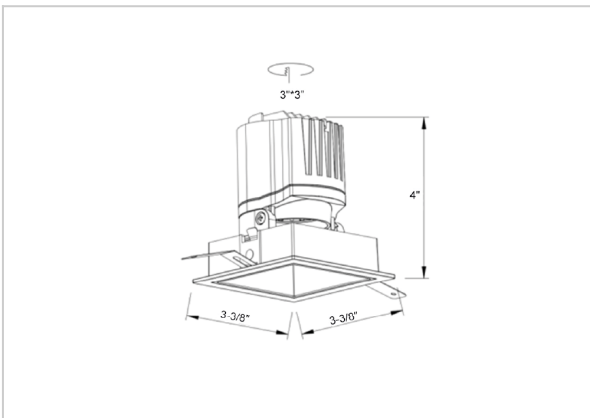

## Product Code : IK-RGLEAMD-L-15W-35K-BL-90C-60D

|                    |   |
|--------------------|---|
| Voltage            | 100 - 277 V AC, 50-60 Hz  |
| Lumen Output       | 1355.65lm   |
| Power              | 15W   |
| Efficacy           | 140lm/w   |
| CCT                | 3500K   |
| CRI                | >90   |
| Beam Angle         | 60°   |
| Light Distribution | Wide flood  |
| LED Light Source   | Osram SOLERIQ S 19  |
| Start Time         | Instant   |
| Driver             | Stand Alone (included)  |
| Operating Position | Swiveling Type  |
| Dimming            | On-Off / Triac / 0-10 V   |
| Construction       | Sqaure  |
| Mounting Type      | Recessed  |
| Heads              | Single Head   |
| Body Material      | Aluminium Die cast  |
| Finish             | Black   |
| Length             | 4-3/8"  |
| Height             | 5-1/8"  |
| Diameter           | 4"  |
| Cut Out            | 4"x4"   |
| Optics             | Darklight Technology Black, Silver  |
| Width (W)          | 4-3/8"  |
| Application Area   | Guest Room, Corridor, Restaurant, Meeting Room Club, Hall, Hotel Entrance |

### Beam Spread (Options)

| Spot | 15°  | Medium | 24°  | Flood | 38°   | Wide Flood | 60°   |
|------|------|--------|------|-------|-------|------------|-------|
| ft   | Ø    | ft     | Ø    | ft    | Ø     | ft         | Ø     |
| 3.0  | 0.72 | 3.0    | 1.41 | 3.0   | 2.03  | 3.0        | 3.15  |
| 9.0  | 2.15 | 9.0    | 4.22 | 9.0   | 6.09  | 9.0        | 9.45  |
| 15.0 | 3.58 | 15.0   | 7.04 | 15.0  | 10.15 | 15.0       | 15.75 |