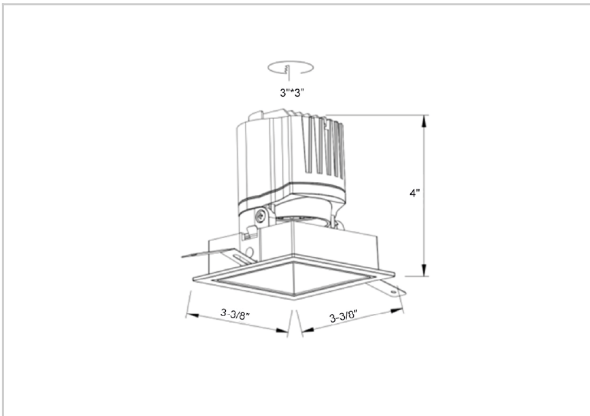

Gleam Down Lights

ITEM SKU#: 662187493862

Product Code : IK-RGLEAMD-L-15W-30K-BL-90C-60D

Voltage	100 - 277 V AC, 50-60 Hz
Lumen Output	1291.1lm
Power	15W
Efficacy	140lm/w
CCT	3000K
CRI	>90
Beam Angle	60°
Light Distribution	Wide flood
LED Light Source	Osram SOLERIQ S 19
Start Time	Instant
Driver	Stand Alone (included)
Operating Position	Swiveling Type
Dimming	On-Off / Triac / 0-10 V
Construction	Sqaure
Mounting Type	Recessed
Heads	Single Head
Body Material	Aluminium Die cast
Finish	Black
Length	4-3/8"
Height	5-1/8"
Diameter	4"
Cut Out	4"x4"
Optics	Darklight Technology Black, Silver
Width (W)	4-3/8"
Application Area	Guest Room, Corridor, Restaurant, Meeting Room Club, Hall, Hotel Entrance

Beam Spread (Options)

Spot	15°	Medium	24°	Flood	38°	Wide Flood	60°
ft	Ø	ft	Ø	ft	Ø	ft	Ø
3.0	0.72	3.0	1.41	3.0	2.03	3.0	3.15
9.0	2.15	9.0	4.22	9.0	6.09	9.0	9.45
15.0	3.58	15.0	7.04	15.0	10.15	15.0	15.75

Gleam, a square shaped LED downlight is made of aluminum die cast with high quality powder coated luminaire housing and optimum heat sink that ensure high-durability. The specular darklight reflector in this store light allows outstanding visual comfort to the visitors so that they are able to explore the merchandise with ease.