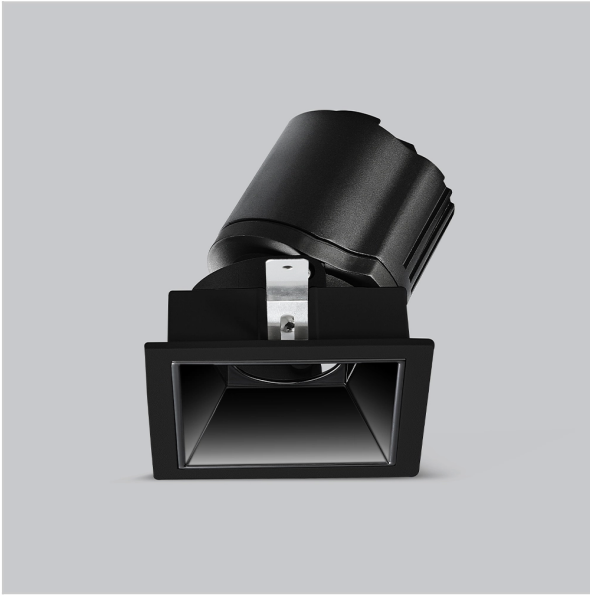

Gleam Down Lights

ITEM SKU#: 662187493862

Product Code : IK-RGLEAMD-L-15W-30K-BL-90C-60D

Voltage	100 - 277 V AC, 50-60 Hz
Lumen Output	1291.1lm
Power	15W
Efficacy	140lm/w
CCT	3000K
CRI	>90
Beam Angle	60°
Light Distribution	Wide flood
LED Light Source	Osram SOLERIQ S 19
Start Time	Instant
Driver	Stand Alone (included)
Operating Position	Swiveling Type
Dimming	On-Off / Triac / 0-10 V
Construction	Sqaure
Mounting Type	Recessed
Heads	Single Head
Body Material	Aluminium Die cast
Finish	Black
Length	4-3/8"
Height	5-1/8"
Diameter	4"
Cut Out	4"x4"
Optics	Darklight Technology Black, Silver
Width (W)	4-3/8"
Application Area	Guest Room, Corridor, Restaurant, Meeting Room Club, Hall, Hotel Entrance

Beam Spread (Options)

Spot	15°	Medium	24°	Flood	38°	Wide Flood	60°
ft	Ø	ft	Ø	ft	Ø	ft	Ø
3.0	0.72	3.0	1.41	3.0	2.03	3.0	3.15
9.0	2.15	9.0	4.22	9.0	6.09	9.0	9.45
15.0	3.58	15.0	7.04	15.0	10.15	15.0	15.75

Gleam, a square shaped LED downlight is made of aluminum die cast with high quality powder coated luminaire housing and optimum heat sink that ensure high-durability. The specular darklight reflector in this store light allows outstanding visual comfort to the visitors so that they are able to explore the merchandise with ease.