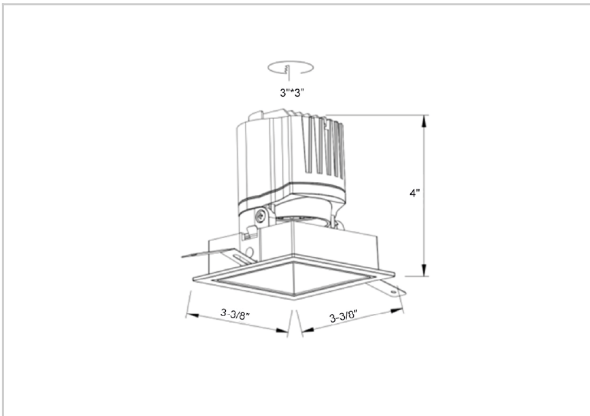

Gleam Down Lights

ITEM SKU#: 662187493855

Product Code : IK-RGLEAMD-L-15W-27K-BL-90C-60D

Voltage	100 - 277 V AC, 50-60 Hz
Lumen Output	1229.61lm
Power	15W
Efficacy	140lm/w
CCT	2700K
CRI	>90
Beam Angle	60°
Light Distribution	Wide flood
LED Light Source	Osram SOLERIQ S 19
Start Time	Instant
Driver	Stand Alone (included)
Operating Position	Swiveling Type
Dimming	On-Off / Triac / 0-10 V
Construction	Sqaure
Mounting Type	Recessed
Heads	Single Head
Body Material	Aluminium Die cast
Finish	Black
Length	4-3/8"
Height	5-1/8"
Diameter	4"
Cut Out	4"x4"
Optics	Darklight Technology Black, Silver
Width (W)	4-3/8"
Application Area	Guest Room, Corridor, Restaurant, Meeting Room Club, Hall, Hotel Entrance

Beam Spread (Options)

Spot	15°	Medium	24°	Flood	38°	Wide Flood	60°
ft	Ø	ft	Ø	ft	Ø	ft	Ø
3.0	0.72	3.0	1.41	3.0	2.03	3.0	3.15
9.0	2.15	9.0	4.22	9.0	6.09	9.0	9.45
15.0	3.58	15.0	7.04	15.0	10.15	15.0	15.75

Gleam, a square shaped LED downlight is made of aluminum die cast with high quality powder coated luminaire housing and optimum heat sink that ensure high-durability. The specular darklight reflector in this store light allows outstanding visual comfort to the visitors so that they are able to explore the merchandise with ease.