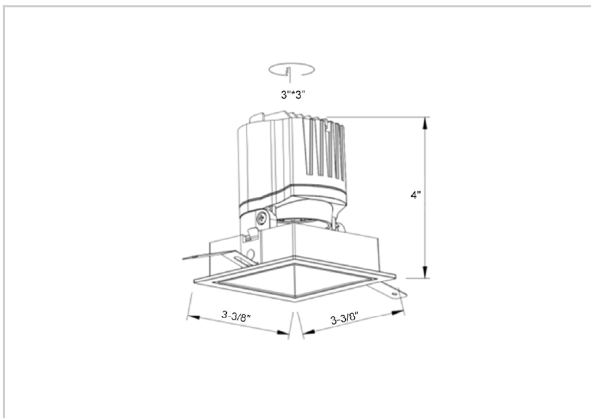

Gleam Down Lights

ITEM SKU#: 662187493848

Product Code : IK-RGLEAMD-L-15W-40K-BL-90C-38D

| | |
|--------------------|---|
| Voltage | 100 - 277 V AC, 50-60 Hz |
| Lumen Output | 1348.93lm |
| Power | 15W |
| Efficacy | 140lm/w |
| CCT | 4000K |
| CRI | >90 |
| Beam Angle | 38° |
| Light Distribution | Flood |
| LED Light Source | Osram SOLERIQ S 19 |
| Start Time | Instant |
| Driver | Stand Alone (included) |
| Operating Position | Swiveling Type |
| Dimming | On-Off / Triac / 0-10 V |
| Construction | Sqaure |
| Mounting Type | Recessed |
| Heads | Single Head |
| Body Material | Aluminium Die cast |
| Finish | Black |
| Length | 4-3/8" |
| Height | 5-1/8" |
| Diameter | 4" |
| Cut Out | 4"x4" |
| Optics | Darklight Technology Black, Silver |
| Width (W) | 4-3/8" |
| Application Area | Guest Room, Corridor, Restaurant, Meeting Room Club, Hall, Hotel Entrance |

Beam Spread (Options)

| Spot | 15° | Medium | 24° | Flood | 38° | Wide Flood | 60° |
|------|------|--------|------|-------|-------|------------|-------|
| ft | Ø | ft | Ø | ft | Ø | ft | Ø |
| 3.0 | 0.72 | 3.0 | 1.41 | 3.0 | 2.03 | 3.0 | 3.15 |
| 9.0 | 2.15 | 9.0 | 4.22 | 9.0 | 6.09 | 9.0 | 9.45 |
| 15.0 | 3.58 | 15.0 | 7.04 | 15.0 | 10.15 | 15.0 | 15.75 |