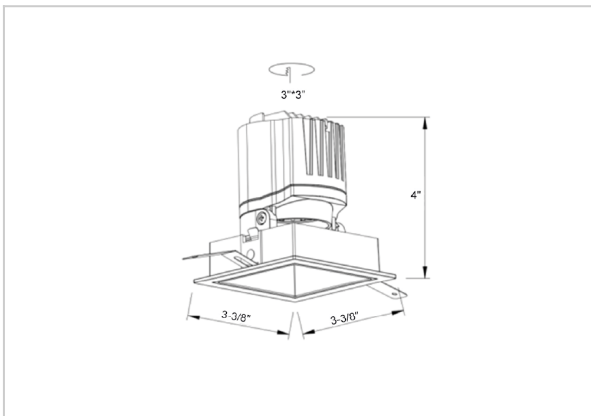

## Product Code : IK-RGLEAMD-L-15W-27K-BL-90C-38D

Voltage	100 - 277 V AC, 50-60 Hz
Lumen Output	1165.26lm
Power	15W
Efficacy	140lm/w
CCT	2700K
CRI	>90
Beam Angle	38°
Light Distribution	Flood
LED Light Source	Osram SOLERIQ S 19
Start Time	Instant
Driver	Stand Alone (included)
Operating Position	Swiveling Type
Dimming	On-Off / Triac / 0-10 V
Construction	Sqaure
Mounting Type	Recessed
Heads	Single Head
Body Material	Aluminium Die cast
Finish	Black
Length	4-3/8"
Height	5-1/8"
Diameter	4"
Cut Out	4"x4"
Optics	Darklight Technology Black, Silver
Width (W)	4-3/8"
Application Area	Guest Room, Corridor, Restaurant, Meeting Room Club, Hall, Hotel Entrance

### Beam Spread (Options)

Spot	15°	Medium	24°	Flood	38°	Wide Flood	60°
ft	Ø	ft	Ø	ft	Ø	ft	Ø
3.0	0.72	3.0	1.41	3.0	2.03	3.0	3.15
9.0	2.15	9.0	4.22	9.0	6.09	9.0	9.45
15.0	3.58	15.0	7.04	15.0	10.15	15.0	15.75