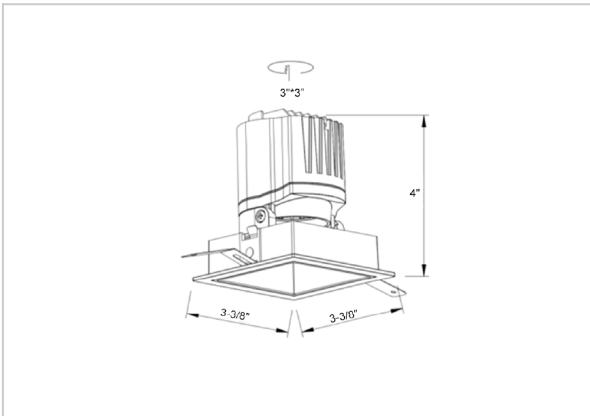

Gleam Down Lights

ITEM SKU#: 662187493787

Product Code : IK-RGLEAMD-L-15W-40K-BL-90C-24D

Voltage	100 - 277 V AC, 50-60 Hz
Lumen Output	1479lm
Power	15W
Efficacy	140lm/w
CCT	4000K
CRI	>90
Beam Angle	24°
Light Distribution	Medium
LED Light Source	Osram SOLERIQ S 19
Start Time	Instant
Driver	Stand Alone (included)
Operating Position	Swiveling Type
Dimming	On-Off / Triac / 0-10 V
Construction	Sqaure
Mounting Type	Recessed
Heads	Single Head
Body Material	Aluminium Die cast
Finish	Black
Length	4-3/8"
Height	5-1/8"
Diameter	4"
Cut Out	4"x4"
Optics	Darklight Technology Black, Silver
Width (W)	4-3/8"
Application Area	Guest Room, Corridor, Restaurant, Meeting Room Club, Hall, Hotel Entrance

Beam Spread (Options)

Spot	15°	Medium	24°	Flood	38°	Wide Flood	60°
ft	Ø	ft	Ø	ft	Ø	ft	Ø
3.0	0.72	3.0	1.41	3.0	2.03	3.0	3.15
9.0	2.15	9.0	4.22	9.0	6.09	9.0	9.45
15.0	3.58	15.0	7.04	15.0	10.15	15.0	15.75

Gleam, a square shaped LED downlight is made of aluminum die cast with high quality powder coated luminaire housing and optimum heat sink that ensure high-durability. The specular darklight reflector in this store light allows outstanding visual comfort to the visitors so that they are able to explore the merchandise with ease.