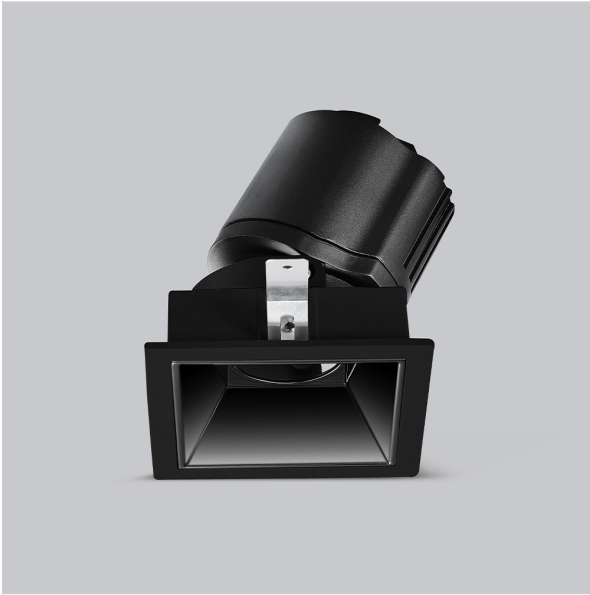

Gleam Down Lights

ITEM SKU#: 662187493787

Product Code : IK-RGLEAMD-L-15W-40K-BL-90C-24D

Voltage	100 - 277 V AC, 50-60 Hz
Lumen Output	1479lm
Power	15W
Efficacy	140lm/w
CCT	4000K
CRI	>90
Beam Angle	24°
Light Distribution	Medium
LED Light Source	Osram SOLERIQ S 19
Start Time	Instant
Driver	Stand Alone (included)
Operating Position	Swiveling Type
Dimming	On-Off / Triac / 0-10 V
Construction	Sqaure
Mounting Type	Recessed
Heads	Single Head
Body Material	Aluminium Die cast
Finish	Black
Length	4-3/8"
Height	5-1/8"
Diameter	4"
Cut Out	4"x4"
Optics	Darklight Technology Black, Silver
Width (W)	4-3/8"
Application Area	Guest Room, Corridor, Restaurant, Meeting Room Club, Hall, Hotel Entrance

Beam Spread (Options)

Spot	15°	Medium	24°	Flood	38°	Wide Flood	60°
ft	Ø	ft	Ø	ft	Ø	ft	Ø
3.0	0.72	3.0	1.41	3.0	2.03	3.0	3.15
9.0	2.15	9.0	4.22	9.0	6.09	9.0	9.45
15.0	3.58	15.0	7.04	15.0	10.15	15.0	15.75

Gleam, a square shaped LED downlight is made of aluminum die cast with high quality powder coated luminaire housing and optimum heat sink that ensure high-durability. The specular darklight reflector in this store light allows outstanding visual comfort to the visitors so that they are able to explore the merchandise with ease.