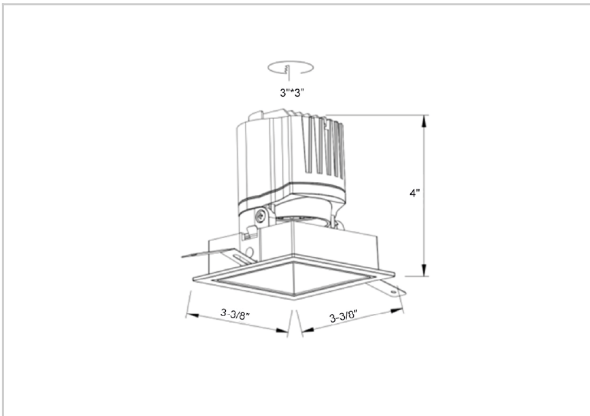

Gleam Down Lights

ITEM SKU#: 662187493770

Product Code : IK-RGLEAMD-L-15W-35K-BL-90C-24D

Voltage	100 - 277 V AC, 50-60 Hz
Lumen Output	1408.57lm
Power	15W
Efficacy	140lm/w
CCT	3500K
CRI	>90
Beam Angle	24°
Light Distribution	Medium
LED Light Source	Osram SOLERIQ S 19
Start Time	Instant
Driver	Stand Alone (included)
Operating Position	Swiveling Type
Dimming	On-Off / Triac / 0-10 V
Construction	Sqaure
Mounting Type	Recessed
Heads	Single Head
Body Material	Aluminium Die cast
Finish	Black
Length	4-3/8"
Height	5-1/8"
Diameter	4"
Cut Out	4"x4"
Optics	Darklight Technology Black, Silver
Width (W)	4-3/8"
Application Area	Guest Room, Corridor, Restaurant, Meeting Room Club, Hall, Hotel Entrance

Beam Spread (Options)

Spot	15°	Medium	24°	Flood	38°	Wide Flood	60°
ft	Ø	ft	Ø	ft	Ø	ft	Ø
3.0	0.72	3.0	1.41	3.0	2.03	3.0	3.15
9.0	2.15	9.0	4.22	9.0	6.09	9.0	9.45
15.0	3.58	15.0	7.04	15.0	10.15	15.0	15.75

Gleam, a square shaped LED downlight is made of aluminum die cast with high quality powder coated luminaire housing and optimum heat sink that ensure high-durability. The specular darklight reflector in this store light allows outstanding visual comfort to the visitors so that they are able to explore the merchandise with ease.