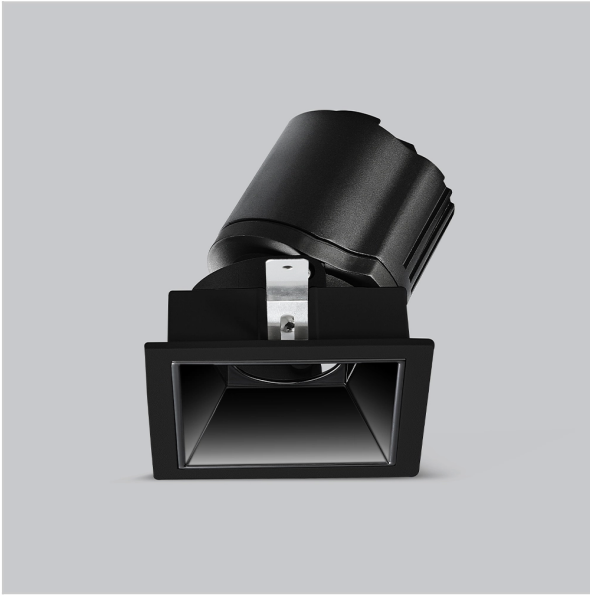

Gleam Down Lights

ITEM SKU#: 662187493770

Product Code : IK-RGLEAMD-L-15W-35K-BL-90C-24D

Voltage	100 - 277 V AC, 50-60 Hz
Lumen Output	1408.57lm
Power	15W
Efficacy	140lm/w
CCT	3500K
CRI	>90
Beam Angle	24°
Light Distribution	Medium
LED Light Source	Osram SOLERIQ S 19
Start Time	Instant
Driver	Stand Alone (included)
Operating Position	Swiveling Type
Dimming	On-Off / Triac / 0-10 V
Construction	Sqaure
Mounting Type	Recessed
Heads	Single Head
Body Material	Aluminium Die cast
Finish	Black
Length	4-3/8"
Height	5-1/8"
Diameter	4"
Cut Out	4"x4"
Optics	Darklight Technology Black, Silver
Width (W)	4-3/8"
Application Area	Guest Room, Corridor, Restaurant, Meeting Room Club, Hall, Hotel Entrance

Beam Spread (Options)

Spot	15°	Medium	24°	Flood	38°	Wide Flood	60°
ft	Ø	ft	Ø	ft	Ø	ft	Ø
3.0	0.72	3.0	1.41	3.0	2.03	3.0	3.15
9.0	2.15	9.0	4.22	9.0	6.09	9.0	9.45
15.0	3.58	15.0	7.04	15.0	10.15	15.0	15.75

Gleam, a square shaped LED downlight is made of aluminum die cast with high quality powder coated luminaire housing and optimum heat sink that ensure high-durability. The specular darklight reflector in this store light allows outstanding visual comfort to the visitors so that they are able to explore the merchandise with ease.