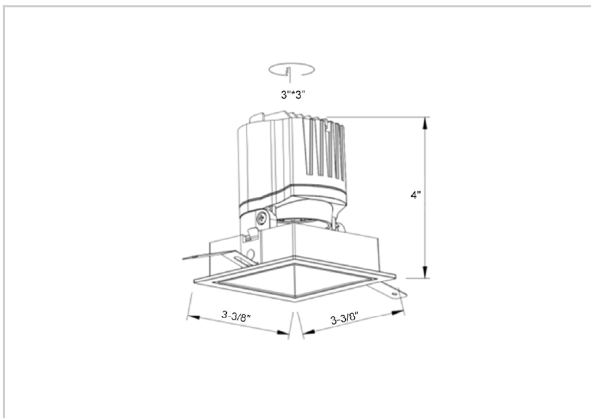

Gleam Down Lights

ITEM SKU#: 662187493770

Product Code : IK-RGLEAMD-L-15W-35K-BL-90C-24D

Voltage	100 - 277 V AC, 50-60 Hz
Lumen Output	1408.57lm
Power	15W
Efficacy	140lm/w
CCT	3500K
CRI	>90
Beam Angle	24°
Light Distribution	Medium
LED Light Source	Osram SOLERIQ S 19
Start Time	Instant
Driver	Stand Alone (included)
Operating Position	Swiveling Type
Dimming	On-Off / Triac / 0-10 V
Construction	Sqaure
Mounting Type	Recessed
Heads	Single Head
Body Material	Aluminium Die cast
Finish	Black
Length	4-3/8"
Height	5-1/8"
Diameter	4"
Cut Out	4"x4"
Optics	Darklight Technology Black, Silver
Width (W)	4-3/8"
Application Area	Guest Room, Corridor, Restaurant, Meeting Room Club, Hall, Hotel Entrance

Beam Spread (Options)

Spot	15°	Medium	24°	Flood	38°	Wide Flood	60°
ft	Ø	ft	Ø	ft	Ø	ft	Ø
3.0	0.72	3.0	1.41	3.0	2.03	3.0	3.15
9.0	2.15	9.0	4.22	9.0	6.09	9.0	9.45
15.0	3.58	15.0	7.04	15.0	10.15	15.0	15.75

Gleam, a square shaped LED downlight is made of aluminum die cast with high quality powder coated luminaire housing and optimum heat sink that ensure high-durability. The specular darklight reflector in this store light allows outstanding visual comfort to the visitors so that they are able to explore the merchandise with ease.