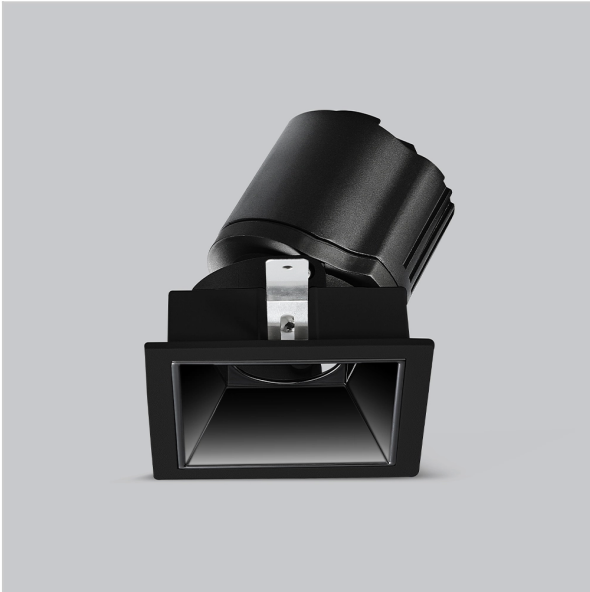

Gleam Down Lights

ITEM SKU#: 662187493763

Product Code : IK-RGLEAMD-L-15W-30K-BL-90C-24D

Voltage	100 - 277 V AC, 50-60 Hz
Lumen Output	1341.5lm
Power	15W
Efficacy	140lm/w
CCT	3000K
CRI	>90
Beam Angle	24°
Light Distribution	Medium
LED Light Source	Osram SOLERIQ S 19
Start Time	Instant
Driver	Stand Alone (included)
Operating Position	Swiveling Type
Dimming	On-Off / Triac / 0-10 V
Construction	Sqaure
Mounting Type	Recessed
Heads	Single Head
Body Material	Aluminium Die cast
Finish	Black
Length	4-3/8"
Height	5-1/8"
Diameter	4"
Cut Out	4"x4"
Optics	Darklight Technology Black, Silver
Width (W)	4-3/8"
Application Area	Guest Room, Corridor, Restaurant, Meeting Room Club, Hall, Hotel Entrance

Beam Spread (Options)

Spot	15°	Medium	24°	Flood	38°	Wide Flood	60°
ft	Ø	ft	Ø	ft	Ø	ft	Ø
3.0	0.72	3.0	1.41	3.0	2.03	3.0	3.15
9.0	2.15	9.0	4.22	9.0	6.09	9.0	9.45
15.0	3.58	15.0	7.04	15.0	10.15	15.0	15.75

Gleam, a square shaped LED downlight is made of aluminum die cast with high quality powder coated luminaire housing and optimum heat sink that ensure high-durability. The specular darklight reflector in this store light allows outstanding visual comfort to the visitors so that they are able to explore the merchandise with ease.