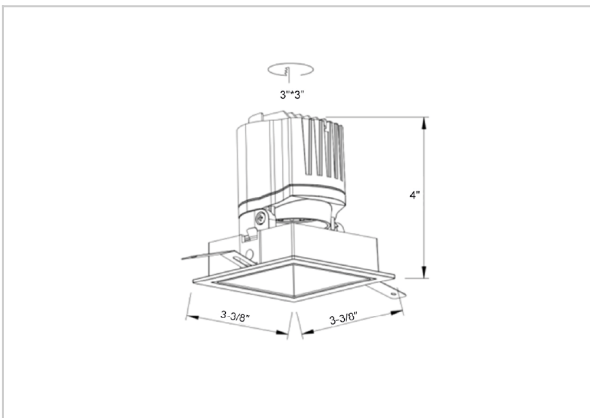

Gleam Down Lights

ITEM SKU#: 662187493763

Product Code : IK-RGLEAMD-L-15W-30K-BL-90C-24D

Voltage	100 - 277 V AC, 50-60 Hz
Lumen Output	1341.5lm
Power	15W
Efficacy	140lm/w
CCT	3000K
CRI	>90
Beam Angle	24°
Light Distribution	Medium
LED Light Source	Osram SOLERIQ S 19
Start Time	Instant
Driver	Stand Alone (included)
Operating Position	Swiveling Type
Dimming	On-Off / Triac / 0-10 V
Construction	Sqaure
Mounting Type	Recessed
Heads	Single Head
Body Material	Aluminium Die cast
Finish	Black
Length	4-3/8"
Height	5-1/8"
Diameter	4"
Cut Out	4"x4"
Optics	Darklight Technology Black, Silver
Width (W)	4-3/8"
Application Area	Guest Room, Corridor, Restaurant, Meeting Room Club, Hall, Hotel Entrance

Beam Spread (Options)

Spot	15°	Medium	24°	Flood	38°	Wide Flood	60°
ft	Ø	ft	Ø	ft	Ø	ft	Ø
3.0	0.72	3.0	1.41	3.0	2.03	3.0	3.15
9.0	2.15	9.0	4.22	9.0	6.09	9.0	9.45
15.0	3.58	15.0	7.04	15.0	10.15	15.0	15.75

Gleam, a square shaped LED downlight is made of aluminum die cast with high quality powder coated luminaire housing and optimum heat sink that ensure high-durability. The specular darklight reflector in this store light allows outstanding visual comfort to the visitors so that they are able to explore the merchandise with ease.