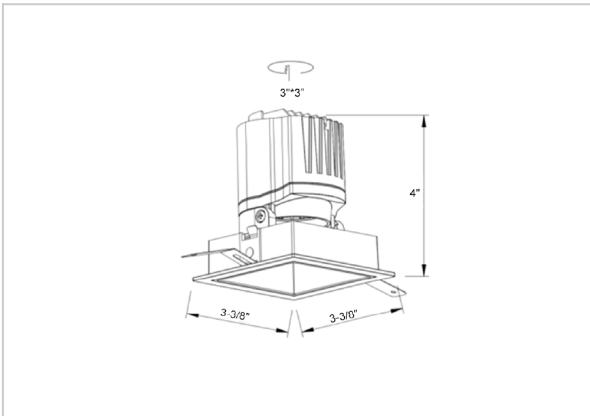

Gleam Down Lights

ITEM SKU#: 662187493756

Product Code : IK-RGLEAMD-L-15W-27K-BL-90C-24D

Voltage	100 - 277 V AC, 50-60 Hz
Lumen Output	1277.61lm
Power	15W
Efficacy	140lm/w
CCT	2700K
CRI	>90
Beam Angle	24°
Light Distribution	Medium
LED Light Source	Osram SOLERIQ S 19
Start Time	Instant
Driver	Stand Alone (included)
Operating Position	Swiveling Type
Dimming	On-Off / Triac / 0-10 V
Construction	Sqaure
Mounting Type	Recessed
Heads	Single Head
Body Material	Aluminium Die cast
Finish	Black
Length	4-3/8"
Height	5-1/8"
Diameter	4"
Cut Out	4"x4"
Optics	Darklight Technology Black, Silver
Width (W)	4-3/8"
Application Area	Guest Room, Corridor, Restaurant, Meeting Room Club, Hall, Hotel Entrance

Beam Spread (Options)

Spot	15°	Medium	24°	Flood	38°	Wide Flood	60°
ft	Ø	ft	Ø	ft	Ø	ft	Ø
3.0	0.72	3.0	1.41	3.0	2.03	3.0	3.15
9.0	2.15	9.0	4.22	9.0	6.09	9.0	9.45
15.0	3.58	15.0	7.04	15.0	10.15	15.0	15.75

Gleam, a square shaped LED downlight is made of aluminum die cast with high quality powder coated luminaire housing and optimum heat sink that ensure high-durability. The specular darklight reflector in this store light allows outstanding visual comfort to the visitors so that they are able to explore the merchandise with ease.