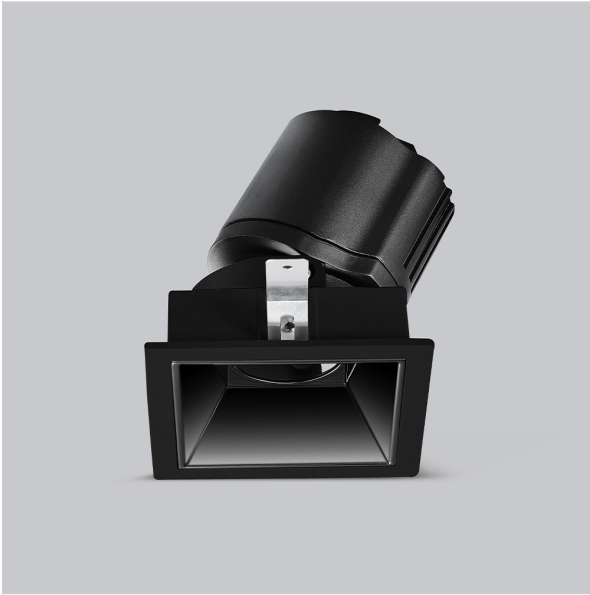

Gleam Down Lights

ITEM SKU#: 662187493756

Product Code : IK-RGLEAMD-L-15W-27K-BL-90C-24D

Voltage	100 - 277 V AC, 50-60 Hz
Lumen Output	1277.61lm
Power	15W
Efficacy	140lm/w
CCT	2700K
CRI	>90
Beam Angle	24°
Light Distribution	Medium
LED Light Source	Osram SOLERIQ S 19
Start Time	Instant
Driver	Stand Alone (included)
Operating Position	Swiveling Type
Dimming	On-Off / Triac / 0-10 V
Construction	Sqaure
Mounting Type	Recessed
Heads	Single Head
Body Material	Aluminium Die cast
Finish	Black
Length	4-3/8"
Height	5-1/8"
Diameter	4"
Cut Out	4"x4"
Optics	Darklight Technology Black, Silver
Width (W)	4-3/8"
Application Area	Guest Room, Corridor, Restaurant, Meeting Room Club, Hall, Hotel Entrance

Beam Spread (Options)

Spot	15°	Medium	24°	Flood	38°	Wide Flood	60°
ft	Ø	ft	Ø	ft	Ø	ft	Ø
3.0	0.72	3.0	1.41	3.0	2.03	3.0	3.15
9.0	2.15	9.0	4.22	9.0	6.09	9.0	9.45
15.0	3.58	15.0	7.04	15.0	10.15	15.0	15.75

Gleam, a square shaped LED downlight is made of aluminum die cast with high quality powder coated luminaire housing and optimum heat sink that ensure high-durability. The specular darklight reflector in this store light allows outstanding visual comfort to the visitors so that they are able to explore the merchandise with ease.