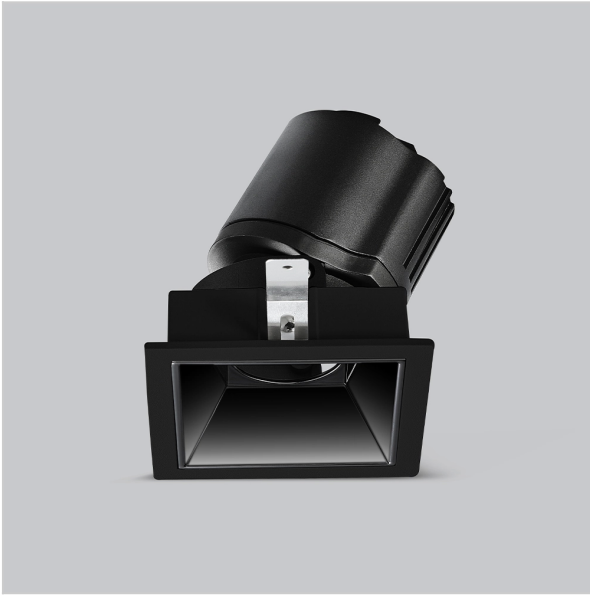

Gleam Down Lights

ITEM SKU#: 662187493749

Product Code : IK-RGLEAMD-L-15W-40K-BL-90C-15D

Voltage	100 - 277 V AC, 50-60 Hz
Lumen Output	1447.03lm
Power	15W
Efficacy	140lm/w
CCT	4000K
CRI	>90
Beam Angle	15°
Light Distribution	Spot
LED Light Source	Osram SOLERIQ S 19
Start Time	Instant
Driver	Stand Alone (included)
Operating Position	Swiveling Type
Dimming	On-Off / Triac / 0-10 V
Construction	Sqaure
Mounting Type	Recessed
Heads	Single Head
Body Material	Aluminium Die cast
Finish	Black
Length	4-3/8"
Height	5-1/8"
Diameter	4"
Cut Out	4"x4"
Optics	Darklight Technology Black, Silver
Width (W)	4-3/8"
Application Area	Guest Room, Corridor, Restaurant, Meeting Room Club, Hall, Hotel Entrance

Beam Spread (Options)

Spot 15°		Medium 24°		Flood 38°		Wide Flood 60°	
ft	Ø	ft	Ø	ft	Ø	ft	Ø
3.0	0.72	3.0	1.41	3.0	2.03	3.0	3.15
9.0	2.15	9.0	4.22	9.0	6.09	9.0	9.45
15.0	3.58	15.0	7.04	15.0	10.15	15.0	15.75

Gleam, a square shaped LED downlight is made of aluminum die cast with high quality powder coated luminaire housing and optimum heat sink that ensure high-durability. The specular darklight reflector in this store light allows outstanding visual comfort to the visitors so that they are able to explore the merchandis with ease.