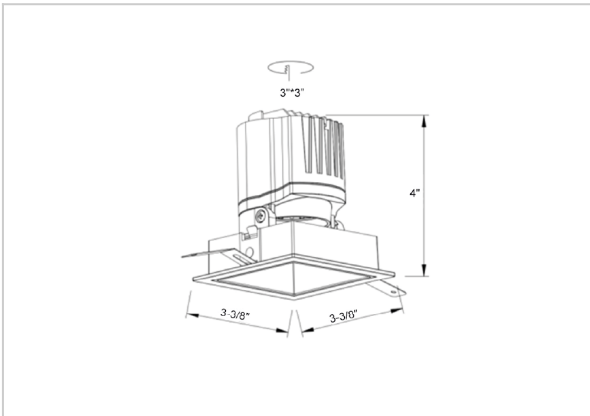

Gleam Down Lights

ITEM SKU#: 662187493749

Product Code : IK-RGLEAMD-L-15W-40K-BL-90C-15D

Voltage	100 - 277 V AC, 50-60 Hz
Lumen Output	1447.03lm
Power	15W
Efficacy	140lm/w
CCT	4000K
CRI	>90
Beam Angle	15°
Light Distribution	Spot
LED Light Source	Osram SOLERIQ S 19
Start Time	Instant
Driver	Stand Alone (included)
Operating Position	Swiveling Type
Dimming	On-Off / Triac / 0-10 V
Construction	Sqaure
Mounting Type	Recessed
Heads	Single Head
Body Material	Aluminium Die cast
Finish	Black
Length	4-3/8"
Height	5-1/8"
Diameter	4"
Cut Out	4"x4"
Optics	Darklight Technology Black, Silver
Width (W)	4-3/8"
Application Area	Guest Room, Corridor, Restaurant, Meeting Room Club, Hall, Hotel Entrance

Beam Spread (Options)

Spot 15°		Medium 24°		Flood 38°		Wide Flood 60°	
ft	Ø	ft	Ø	ft	Ø	ft	Ø
3.0	0.72	3.0	1.41	3.0	2.03	3.0	3.15
9.0	2.15	9.0	4.22	9.0	6.09	9.0	9.45
15.0	3.58	15.0	7.04	15.0	10.15	15.0	15.75