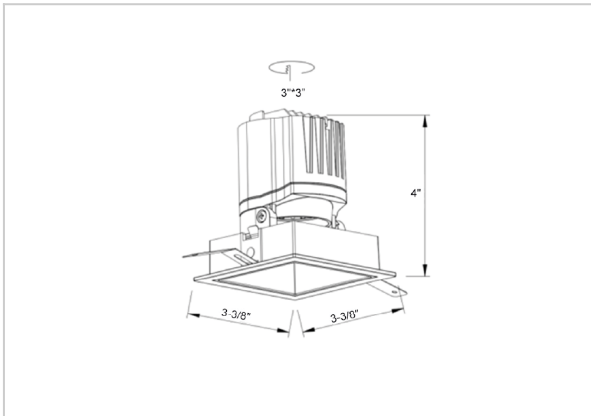

## Product Code : IK-RGLEAMD-L-15W-30K-BL-90C-15D

Voltage	100 - 277 V AC, 50-60 Hz
Lumen Output	1312.5lm
Power	15W
Efficacy	140lm/w
CCT	3000K
CRI	>90
Beam Angle	15°
Light Distribution	Spot
LED Light Source	Osram SOLERIQ S 19
Start Time	Instant
Driver	Stand Alone (included)
Operating Position	Swiveling Type
Dimming	On-Off / Triac / 0-10 V
Construction	Sqaure
Mounting Type	Recessed
Heads	Single Head
Body Material	Aluminium Die cast
Finish	Black
Length	4-3/8"
Height	5-1/8"
Diameter	4"
Cut Out	4"x4"
Optics	Darklight Technology Black, Silver
Width (W)	4-3/8"
Application Area	Guest Room, Corridor, Restaurant, Meeting Room Club, Hall, Hotel Entrance

### Beam Spread (Options)

Spot 15°		Medium 24°		Flood 38°		Wide Flood 60°	
ft	Ø	ft	Ø	ft	Ø	ft	Ø
3.0	0.72	3.0	1.41	3.0	2.03	3.0	3.15
9.0	2.15	9.0	4.22	9.0	6.09	9.0	9.45
15.0	3.58	15.0	7.04	15.0	10.15	15.0	15.75