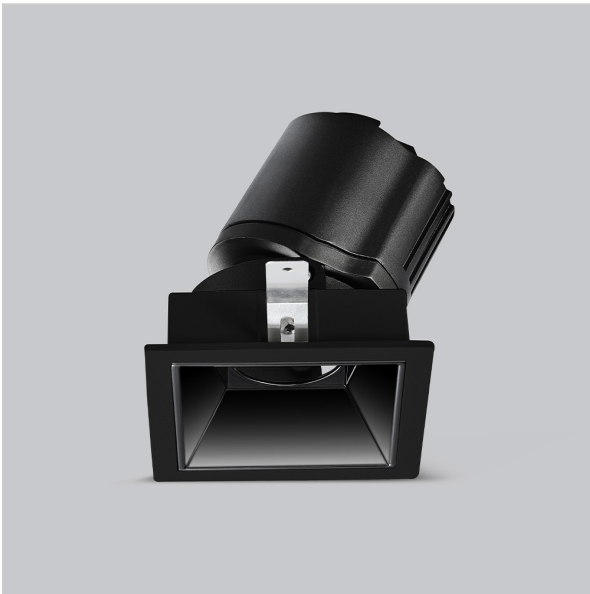

Gleam Down Lights

ITEM SKU#: 662187493640

Product Code : IK-RGLEAMD-L-8W-30K-BL-90C-60D

Voltage	100 - 277 V AC, 50-60 Hz
Lumen Output	695.2lm
Power	8W
Efficacy	140lm/w
CCT	3000K
CRI	>90
Beam Angle	60°
Light Distribution	Wide flood
LED Light Source	Osram SOLERIQ S 19
Start Time	Instant
Driver	Stand Alone (included)
Operating Position	Swiveling Type
Dimming	On-Off / Triac / 0-10 V
Construction	Sqaure
Mounting Type	Recessed
Heads	Single Head
Body Material	Aluminium Die cast
Finish	Black
Length	3-3/8"
Height	4"
Diameter	2-7/8"
Cut Out	3"x3"
Optics	Darklight Technology Black, Silver
Width (W)	3-3/8"
Application Area	Guest Room, Corridor, Restaurant, Meeting Room Club, Hall, Hotel Entrance

Beam Spread (Options)

Spot	15°	Medium	24°	Flood	38°	Wide Flood	60°
ft	Ø	ft	Ø	ft	Ø	ft	Ø
3.0	0.72	3.0	1.41	3.0	2.03	3.0	3.15
9.0	2.15	9.0	4.22	9.0	6.09	9.0	9.45
15.0	3.58	15.0	7.04	15.0	10.15	15.0	15.75

Gleam, a square shaped LED downlight is made of aluminum die cast with high quality powder coated luminaire housing and optimum heat sink that ensure high-durability. The specular darklight reflector in this store light allows outstanding visual comfort to the visitors so that they are able to explore the merchandis with ease.