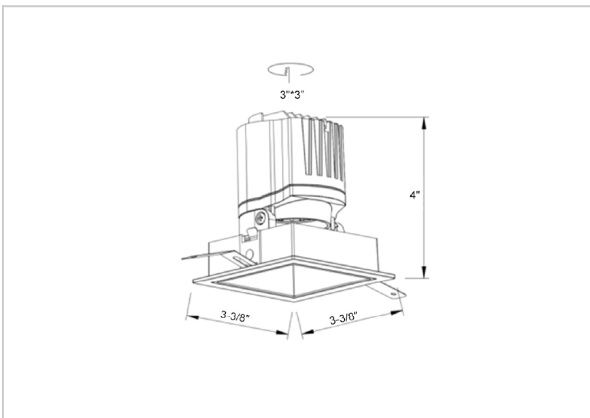

Gleam Down Lights

ITEM SKU#: 662187493640

Product Code : IK-RGLEAMD-L-8W-30K-BL-90C-60D

Voltage	100 - 277 V AC, 50-60 Hz
Lumen Output	695.2lm
Power	8W
Efficacy	140lm/w
CCT	3000K
CRI	>90
Beam Angle	60°
Light Distribution	Wide flood
LED Light Source	Osram SOLERIQ S 19
Start Time	Instant
Driver	Stand Alone (included)
Operating Position	Swiveling Type
Dimming	On-Off / Triac / 0-10 V
Construction	Sqaure
Mounting Type	Recessed
Heads	Single Head
Body Material	Aluminium Die cast
Finish	Black
Length	3-3/8"
Height	4"
Diameter	2-7/8"
Cut Out	3"x3"
Optics	Darklight Technology Black, Silver
Width (W)	3-3/8"
Application Area	Guest Room, Corridor, Restaurant, Meeting Room Club, Hall, Hotel Entrance

Beam Spread (Options)

Spot	15°	Medium	24°	Flood	38°	Wide Flood	60°
ft	Ø	ft	Ø	ft	Ø	ft	Ø
3.0	0.72	3.0	1.41	3.0	2.03	3.0	3.15
9.0	2.15	9.0	4.22	9.0	6.09	9.0	9.45
15.0	3.58	15.0	7.04	15.0	10.15	15.0	15.75

Gleam, a square shaped LED downlight is made of aluminum die cast with high quality powder coated luminaire housing and optimum heat sink that ensure high-durability. The specular darklight reflector in this store light allows outstanding visual comfort to the visitors so that they are able to explore the merchandis with ease.