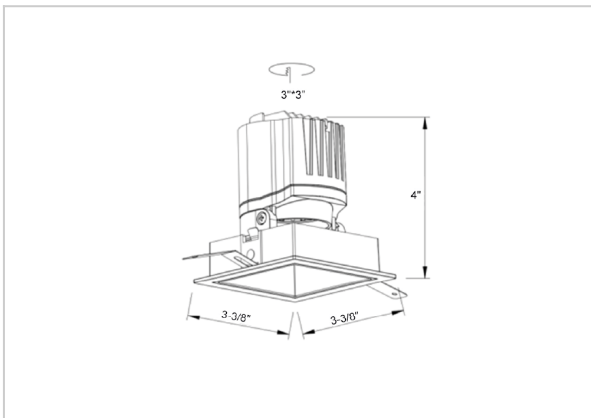

Gleam Down Lights

ITEM SKU#: 662187493640

Product Code : IK-RGLEAMD-L-8W-30K-BL-90C-60D

Voltage	100 - 277 V AC, 50-60 Hz
Lumen Output	695.2lm
Power	8W
Efficacy	140lm/w
CCT	3000K
CRI	>90
Beam Angle	60°
Light Distribution	Wide flood
LED Light Source	Osram SOLERIQ S 19
Start Time	Instant
Driver	Stand Alone (included)
Operating Position	Swiveling Type
Dimming	On-Off / Triac / 0-10 V
Construction	Sqaure
Mounting Type	Recessed
Heads	Single Head
Body Material	Aluminium Die cast
Finish	Black
Length	3-3/8"
Height	4"
Diameter	2-7/8"
Cut Out	3"x3"
Optics	Darklight Technology Black, Silver
Width (W)	3-3/8"
Application Area	Guest Room, Corridor, Restaurant, Meeting Room Club, Hall, Hotel Entrance

Beam Spread (Options)

Spot	15°	Medium	24°	Flood	38°	Wide Flood	60°
ft	Ø	ft	Ø	ft	Ø	ft	Ø
3.0	0.72	3.0	1.41	3.0	2.03	3.0	3.15
9.0	2.15	9.0	4.22	9.0	6.09	9.0	9.45
15.0	3.58	15.0	7.04	15.0	10.15	15.0	15.75

Gleam, a square shaped LED downlight is made of aluminum die cast with high quality powder coated luminaire housing and optimum heat sink that ensure high-durability. The specular darklight reflector in this store light allows outstanding visual comfort to the visitors so that they are able to explore the merchandis with ease.