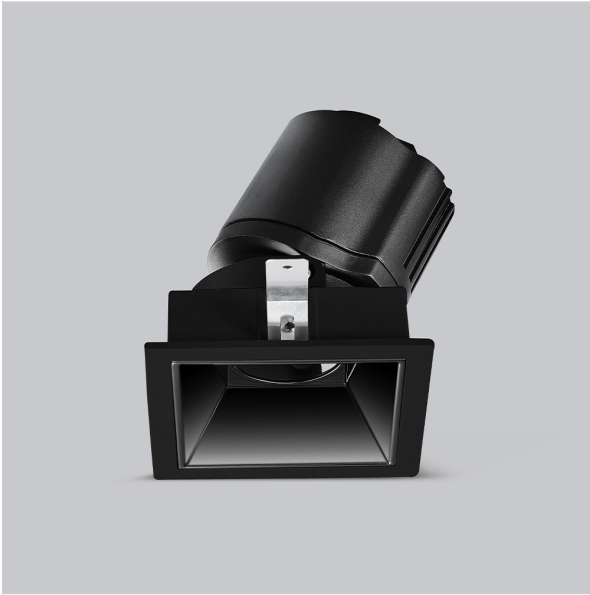

Gleam Down Lights

ITEM SKU#: 662187493626

Product Code : IK-RGLEAMDLM-8W-40K-BL-90C-38D

| | |
|--------------------|---|
| Voltage | 100 - 277 V AC, 50-60 Hz |
| Lumen Output | 753.55lm |
| Power | 8W |
| Efficacy | 140lm/w |
| CCT | 4000K |
| CRI | >90 |
| Beam Angle | 38° |
| Light Distribution | Flood |
| LED Light Source | Osram SOLERIQ S 19 |
| Start Time | Instant |
| Driver | Stand Alone (included) |
| Operating Position | Swiveling Type |
| Dimming | On-Off / Triac / 0-10 V |
| Construction | Sqaure |
| Mounting Type | Recessed |
| Heads | Single Head |
| Body Material | Aluminium Die cast |
| Finish | Black |
| Length | 3-3/8" |
| Height | 4" |
| Diameter | 2-7/8" |
| Cut Out | 3"x3" |
| Optics | Darklight Technology Black, Silver |
| Width (W) | 3-3/8" |
| Application Area | Guest Room, Corridor, Restaurant, Meeting Room Club, Hall, Hotel Entrance |

Beam Spread (Options)

| Spot | 15° | Medium | 24° | Flood | 38° | Wide Flood | 60° |
|------|------|--------|------|-------|-------|------------|-------|
| ft | Ø | ft | Ø | ft | Ø | ft | Ø |
| 3.0 | 0.72 | 3.0 | 1.41 | 3.0 | 2.03 | 3.0 | 3.15 |
| 9.0 | 2.15 | 9.0 | 4.22 | 9.0 | 6.09 | 9.0 | 9.45 |
| 15.0 | 3.58 | 15.0 | 7.04 | 15.0 | 10.15 | 15.0 | 15.75 |

Gleam, a square shaped LED downlight is made of aluminum die cast with high quality powder coated luminaire housing and optimum heat sink that ensure high-durability. The specular darklight reflector in this store light allows outstanding visual comfort to the visitors so that they are able to explore the erchandise with ease.