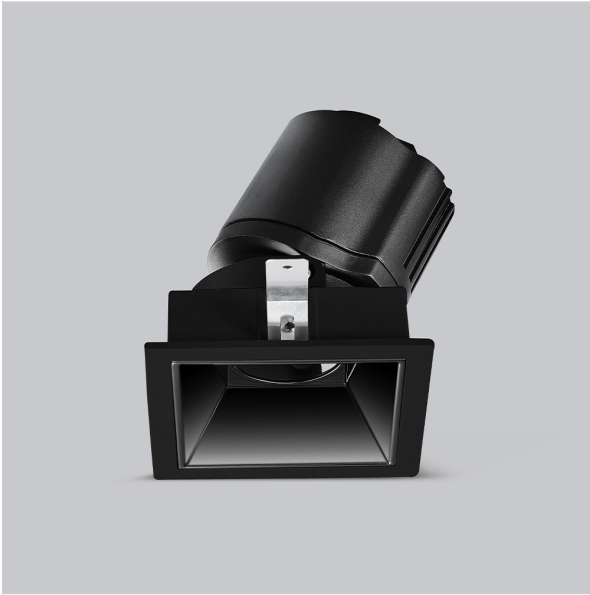

Gleam Down Lights

ITEM SKU#: 662187493626

Product Code : IK-RGLEAMDLM-8W-40K-BL-90C-38D

Voltage	100 - 277 V AC, 50-60 Hz
Lumen Output	753.55lm
Power	8W
Efficacy	140lm/w
CCT	4000K
CRI	>90
Beam Angle	38°
Light Distribution	Flood
LED Light Source	Osram SOLERIQ S 19
Start Time	Instant
Driver	Stand Alone (included)
Operating Position	Swiveling Type
Dimming	On-Off / Triac / 0-10 V
Construction	Sqaure
Mounting Type	Recessed
Heads	Single Head
Body Material	Aluminium Die cast
Finish	Black
Length	3-3/8"
Height	4"
Diameter	2-7/8"
Cut Out	3"x3"
Optics	Darklight Technology Black, Silver
Width (W)	3-3/8"
Application Area	Guest Room, Corridor, Restaurant, Meeting Room Club, Hall, Hotel Entrance

Beam Spread (Options)

Spot	15°	Medium	24°	Flood	38°	Wide Flood	60°
ft	Ø	ft	Ø	ft	Ø	ft	Ø
3.0	0.72	3.0	1.41	3.0	2.03	3.0	3.15
9.0	2.15	9.0	4.22	9.0	6.09	9.0	9.45
15.0	3.58	15.0	7.04	15.0	10.15	15.0	15.75

Gleam, a square shaped LED downlight is made of aluminum die cast with high quality powder coated luminaire housing and optimum heat sink that ensure high-durability. The specular darklight reflector in this store light allows outstanding visual comfort to the visitors so that they are able to explore the erchandise with ease.