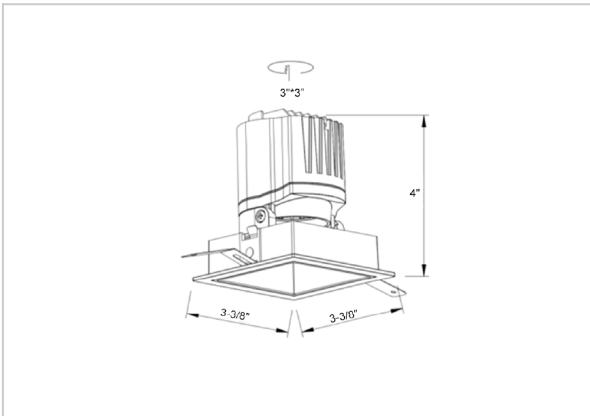

Gleam Down Lights

ITEM SKU#: 662187493626

Product Code : IK-RGLEAMDLM-8W-40K-BL-90C-38D

| | |
|--------------------|---|
| Voltage | 100 - 277 V AC, 50-60 Hz |
| Lumen Output | 753.55lm |
| Power | 8W |
| Efficacy | 140lm/w |
| CCT | 4000K |
| CRI | >90 |
| Beam Angle | 38° |
| Light Distribution | Flood |
| LED Light Source | Osram SOLERIQ S 19 |
| Start Time | Instant |
| Driver | Stand Alone (included) |
| Operating Position | Swiveling Type |
| Dimming | On-Off / Triac / 0-10 V |
| Construction | Sqaure |
| Mounting Type | Recessed |
| Heads | Single Head |
| Body Material | Aluminium Die cast |
| Finish | Black |
| Length | 3-3/8" |
| Height | 4" |
| Diameter | 2-7/8" |
| Cut Out | 3"x3" |
| Optics | Darklight Technology Black, Silver |
| Width (W) | 3-3/8" |
| Application Area | Guest Room, Corridor, Restaurant, Meeting Room Club, Hall, Hotel Entrance |

Beam Spread (Options)

| Spot | 15° | Medium | 24° | Flood | 38° | Wide Flood | 60° |
|------|------|--------|------|-------|-------|------------|-------|
| ft | Ø | ft | Ø | ft | Ø | ft | Ø |
| 3.0 | 0.72 | 3.0 | 1.41 | 3.0 | 2.03 | 3.0 | 3.15 |
| 9.0 | 2.15 | 9.0 | 4.22 | 9.0 | 6.09 | 9.0 | 9.45 |
| 15.0 | 3.58 | 15.0 | 7.04 | 15.0 | 10.15 | 15.0 | 15.75 |