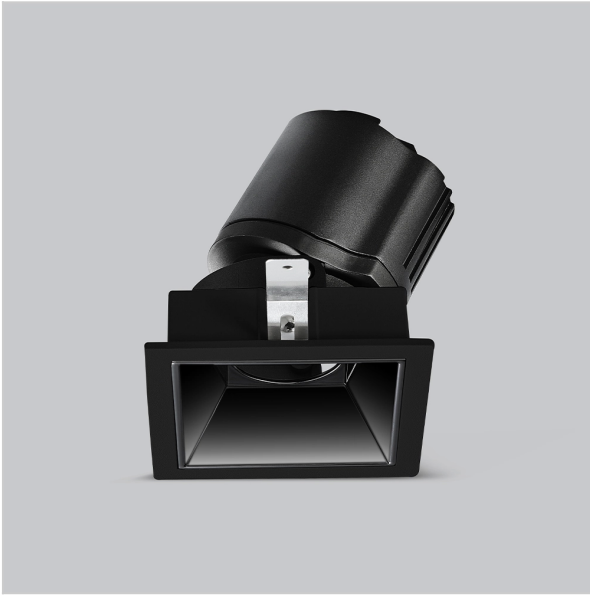

Gleam Down Lights

ITEM SKU#: 662187493626

Product Code : IK-RGLEAMDLM-8W-40K-BL-90C-38D

| | |
|--------------------|---|
| Voltage | 100 - 277 V AC, 50-60 Hz |
| Lumen Output | 753.55lm |
| Power | 8W |
| Efficacy | 140lm/w |
| CCT | 4000K |
| CRI | >90 |
| Beam Angle | 38° |
| Light Distribution | Flood |
| LED Light Source | Osram SOLERIQ S 19 |
| Start Time | Instant |
| Driver | Stand Alone (included) |
| Operating Position | Swiveling Type |
| Dimming | On-Off / Triac / 0-10 V |
| Construction | Sqaure |
| Mounting Type | Recessed |
| Heads | Single Head |
| Body Material | Aluminium Die cast |
| Finish | Black |
| Length | 3-3/8" |
| Height | 4" |
| Diameter | 2-7/8" |
| Cut Out | 3"x3" |
| Optics | Darklight Technology Black, Silver |
| Width (W) | 3-3/8" |
| Application Area | Guest Room, Corridor, Restaurant, Meeting Room Club, Hall, Hotel Entrance |

Beam Spread (Options)

| Spot | 15° | Medium | 24° | Flood | 38° | Wide Flood | 60° |
|------|------|--------|------|-------|-------|------------|-------|
| ft | Ø | ft | Ø | ft | Ø | ft | Ø |
| 3.0 | 0.72 | 3.0 | 1.41 | 3.0 | 2.03 | 3.0 | 3.15 |
| 9.0 | 2.15 | 9.0 | 4.22 | 9.0 | 6.09 | 9.0 | 9.45 |
| 15.0 | 3.58 | 15.0 | 7.04 | 15.0 | 10.15 | 15.0 | 15.75 |

Gleam, a square shaped LED downlight is made of aluminum die cast with high quality powder coated luminaire housing and optimum heat sink that ensure high-durability. The specular darklight reflector in this store light allows outstanding visual comfort to the visitors so that they are able to explore the merchandis with ease.