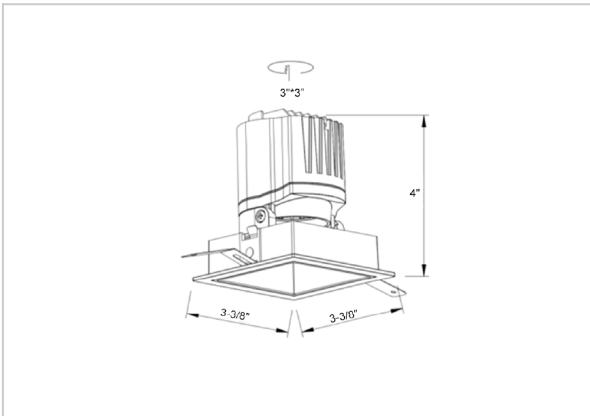

Gleam Down Lights

ITEM SKU#: 662187493626

Product Code : IK-RGLEAMDLM-8W-40K-BL-90C-38D

Voltage	100 - 277 V AC, 50-60 Hz
Lumen Output	753.55lm
Power	8W
Efficacy	140lm/w
CCT	4000K
CRI	>90
Beam Angle	38°
Light Distribution	Flood
LED Light Source	Osram SOLERIQ S 19
Start Time	Instant
Driver	Stand Alone (included)
Operating Position	Swiveling Type
Dimming	On-Off / Triac / 0-10 V
Construction	Sqaure
Mounting Type	Recessed
Heads	Single Head
Body Material	Aluminium Die cast
Finish	Black
Length	3-3/8"
Height	4"
Diameter	2-7/8"
Cut Out	3"x3"
Optics	Darklight Technology Black, Silver
Width (W)	3-3/8"
Application Area	Guest Room, Corridor, Restaurant, Meeting Room Club, Hall, Hotel Entrance

Beam Spread (Options)

Spot	15°	Medium	24°	Flood	38°	Wide Flood	60°
ft	Ø	ft	Ø	ft	Ø	ft	Ø
3.0	0.72	3.0	1.41	3.0	2.03	3.0	3.15
9.0	2.15	9.0	4.22	9.0	6.09	9.0	9.45
15.0	3.58	15.0	7.04	15.0	10.15	15.0	15.75

Gleam, a square shaped LED downlight is made of aluminum die cast with high quality powder coated luminaire housing and optimum heat sink that ensure high-durability. The specular darklight reflector in this store light allows outstanding visual comfort to the visitors so that they are able to explore the erchandise with ease.