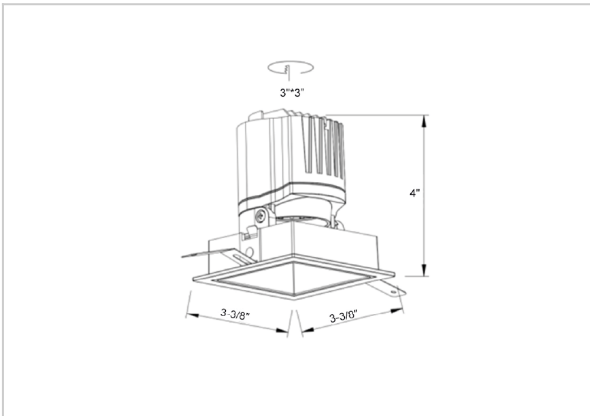

## Product Code : IK-RGLEAMD-L-8W-30K-BL-90C-38D

|                    |   |
|--------------------|---|
| Voltage            | 100 - 277 V AC, 50-60 Hz  |
| Lumen Output       | 683.5lm   |
| Power              | 8W  |
| Efficacy           | 140lm/w   |
| CCT                | 3000K   |
| CRI                | >90   |
| Beam Angle         | 38°   |
| Light Distribution | Flood   |
| LED Light Source   | Osram SOLERIQ S 19  |
| Start Time         | Instant   |
| Driver             | Stand Alone (included)  |
| Operating Position | Swiveling Type  |
| Dimming            | On-Off / Triac / 0-10 V   |
| Construction       | Sqaure  |
| Mounting Type      | Recessed  |
| Heads              | Single Head   |
| Body Material      | Aluminium Die cast  |
| Finish             | Black   |
| Length             | 3-3/8"  |
| Height             | 4"  |
| Diameter           | 2-7/8"  |
| Cut Out            | 3"x3"   |
| Optics             | Darklight Technology Black, Silver  |
| Width (W)          | 3-3/8"  |
| Application Area   | Guest Room, Corridor, Restaurant, Meeting Room Club, Hall, Hotel Entrance |

### Beam Spread (Options)

| Spot | 15°  | Medium | 24°  | Flood | 38°   | Wide Flood | 60°   |
|------|------|--------|------|-------|-------|------------|-------|
| ft   | Ø    | ft     | Ø    | ft    | Ø     | ft         | Ø     |
| 3.0  | 0.72 | 3.0    | 1.41 | 3.0   | 2.03  | 3.0        | 3.15  |
| 9.0  | 2.15 | 9.0    | 4.22 | 9.0   | 6.09  | 9.0        | 9.45  |
| 15.0 | 3.58 | 15.0   | 7.04 | 15.0  | 10.15 | 15.0       | 15.75 |