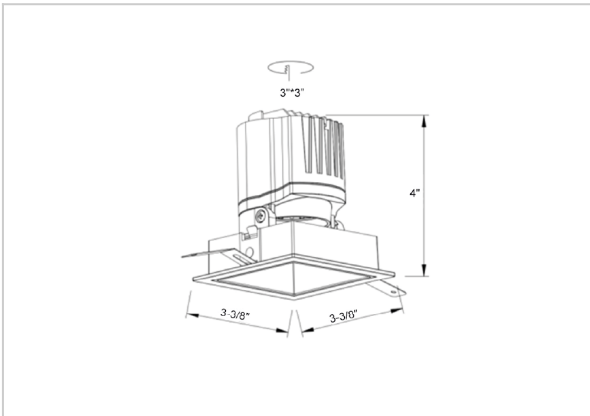

Gleam Down Lights

ITEM SKU#: 662187493602

Product Code : IK-RGLEAMD-L-8W-30K-BL-90C-38D

Voltage	100 - 277 V AC, 50-60 Hz
Lumen Output	683.5lm
Power	8W
Efficacy	140lm/w
CCT	3000K
CRI	>90
Beam Angle	38°
Light Distribution	Flood
LED Light Source	Osram SOLERIQ S 19
Start Time	Instant
Driver	Stand Alone (included)
Operating Position	Swiveling Type
Dimming	On-Off / Triac / 0-10 V
Construction	Sqaure
Mounting Type	Recessed
Heads	Single Head
Body Material	Aluminium Die cast
Finish	Black
Length	3-3/8"
Height	4"
Diameter	2-7/8"
Cut Out	3"x3"
Optics	Darklight Technology Black, Silver
Width (W)	3-3/8"
Application Area	Guest Room, Corridor, Restaurant, Meeting Room Club, Hall, Hotel Entrance

Beam Spread (Options)

Spot	15°	Medium	24°	Flood	38°	Wide Flood	60°
ft	Ø	ft	Ø	ft	Ø	ft	Ø
3.0	0.72	3.0	1.41	3.0	2.03	3.0	3.15
9.0	2.15	9.0	4.22	9.0	6.09	9.0	9.45
15.0	3.58	15.0	7.04	15.0	10.15	15.0	15.75

Gleam, a square shaped LED downlight is made of aluminum die cast with high quality powder coated luminaire housing and optimum heat sink that ensure high-durability. The specular darklight reflector in this store light allows outstanding visual comfort to the visitors so that they are able to explore the merchandise with ease.