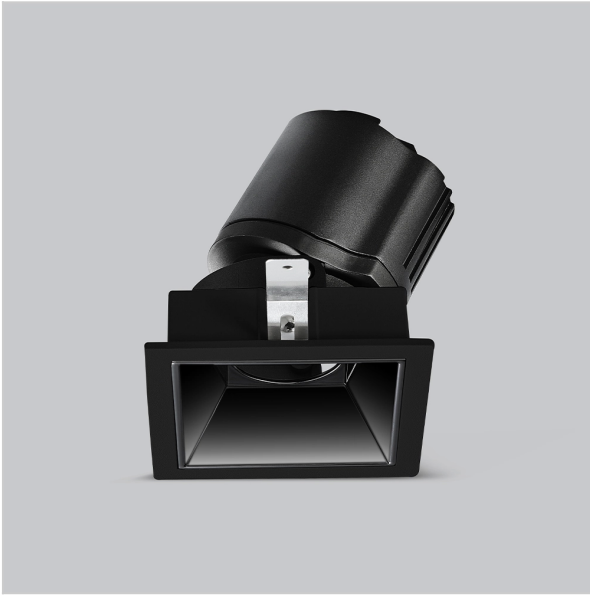

Gleam Down Lights

ITEM SKU#: 662187493602

Product Code : IK-RGLEAMD-L-8W-30K-BL-90C-38D

Voltage	100 - 277 V AC, 50-60 Hz
Lumen Output	683.5lm
Power	8W
Efficacy	140lm/w
CCT	3000K
CRI	>90
Beam Angle	38°
Light Distribution	Flood
LED Light Source	Osram SOLERIQ S 19
Start Time	Instant
Driver	Stand Alone (included)
Operating Position	Swiveling Type
Dimming	On-Off / Triac / 0-10 V
Construction	Sqaure
Mounting Type	Recessed
Heads	Single Head
Body Material	Aluminium Die cast
Finish	Black
Length	3-3/8"
Height	4"
Diameter	2-7/8"
Cut Out	3"x3"
Optics	Darklight Technology Black, Silver
Width (W)	3-3/8"
Application Area	Guest Room, Corridor, Restaurant, Meeting Room Club, Hall, Hotel Entrance

Beam Spread (Options)

Spot	15°	Medium	24°	Flood	38°	Wide Flood	60°
ft	Ø	ft	Ø	ft	Ø	ft	Ø
3.0	0.72	3.0	1.41	3.0	2.03	3.0	3.15
9.0	2.15	9.0	4.22	9.0	6.09	9.0	9.45
15.0	3.58	15.0	7.04	15.0	10.15	15.0	15.75

Gleam, a square shaped LED downlight is made of aluminum die cast with high quality powder coated luminaire housing and optimum heat sink that ensure high-durability. The specular darklight reflector in this store light allows outstanding visual comfort to the visitors so that they are able to explore the merchandise with ease.