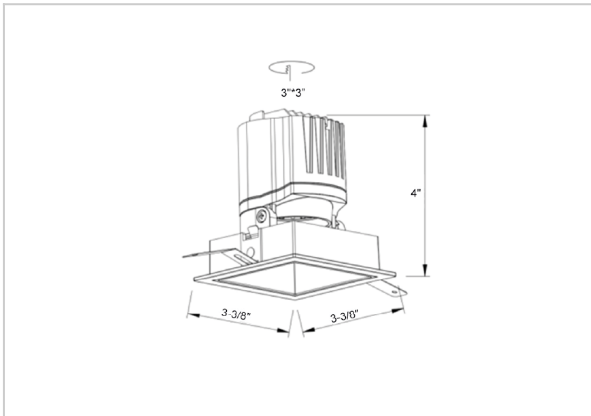

Gleam Down Lights

ITEM SKU#: 662187493541

Product Code : IK-RGLEAMDLM-8W-27K-BL-90C-24D

Voltage	100 - 277 V AC, 50-60 Hz
Lumen Output	645.23lm
Power	8W
Efficacy	140lm/w
CCT	2700K
CRI	>90
Beam Angle	24°
Light Distribution	Medium
LED Light Source	Osram SOLERIQ S 19
Start Time	Instant
Driver	Stand Alone (included)
Operating Position	Swiveling Type
Dimming	On-Off / Triac / 0-10 V
Construction	Sqaure
Mounting Type	Recessed
Heads	Single Head
Body Material	Aluminium Die cast
Finish	Black
Length	3-3/8"
Height	4"
Diameter	2-7/8"
Cut Out	3"x3"
Optics	Darklight Technology Black, Silver
Width (W)	3-3/8"
Application Area	Guest Room, Corridor, Restaurant, Meeting Room Club, Hall, Hotel Entrance

Beam Spread (Options)

Spot	15°	Medium	24°	Flood	38°	Wide Flood	60°
ft	Ø	ft	Ø	ft	Ø	ft	Ø
3.0	0.72	3.0	1.41	3.0	2.03	3.0	3.15
9.0	2.15	9.0	4.22	9.0	6.09	9.0	9.45
15.0	3.58	15.0	7.04	15.0	10.15	15.0	15.75

Gleam, a square shaped LED downlight is made of aluminum die cast with high quality powder coated luminaire housing and optimum heat sink that ensure high-durability. The specular darklight reflector in this store light allows outstanding visual comfort to the visitors so that they are able to explore the merchandise with ease.