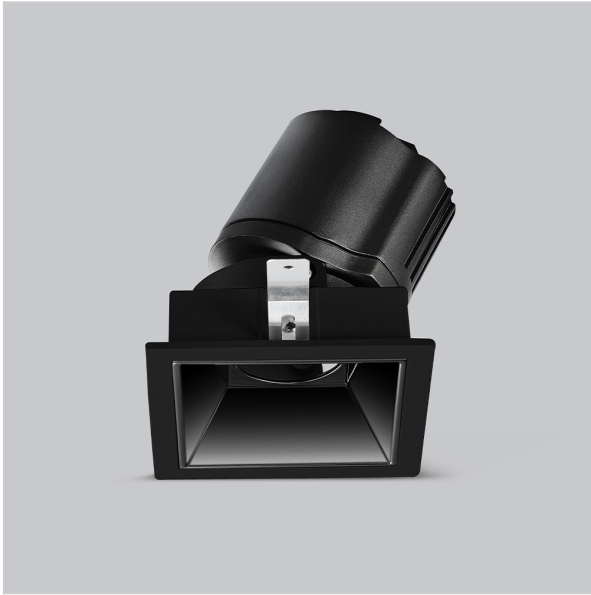

Gleam Down Lights

ITEM SKU#: 662187493541

Product Code : IK-RGLEAMDLM-8W-27K-BL-90C-24D

Voltage	100 - 277 V AC, 50-60 Hz
Lumen Output	645.23lm
Power	8W
Efficacy	140lm/w
CCT	2700K
CRI	>90
Beam Angle	24°
Light Distribution	Medium
LED Light Source	Osram SOLERIQ S 19
Start Time	Instant
Driver	Stand Alone (included)
Operating Position	Swiveling Type
Dimming	On-Off / Triac / 0-10 V
Construction	Sqaure
Mounting Type	Recessed
Heads	Single Head
Body Material	Aluminium Die cast
Finish	Black
Length	3-3/8"
Height	4"
Diameter	2-7/8"
Cut Out	3"x3"
Optics	Darklight Technology Black, Silver
Width (W)	3-3/8"
Application Area	Guest Room, Corridor, Restaurant, Meeting Room Club, Hall, Hotel Entrance

Beam Spread (Options)

Spot	15°	Medium	24°	Flood	38°	Wide Flood	60°
ft	Ø	ft	Ø	ft	Ø	ft	Ø
3.0	0.72	3.0	1.41	3.0	2.03	3.0	3.15
9.0	2.15	9.0	4.22	9.0	6.09	9.0	9.45
15.0	3.58	15.0	7.04	15.0	10.15	15.0	15.75

Gleam, a square shaped LED downlight is made of aluminum die cast with high quality powder coated luminaire housing and optimum heat sink that ensure high-durability. The specular darklight reflector in this store light allows outstanding visual comfort to the visitors so that they are able to explore the merchandise with ease.